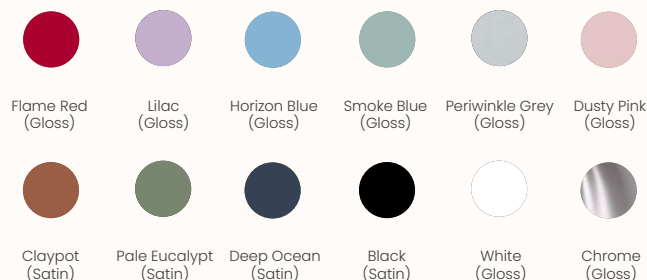

Dome & Cone: