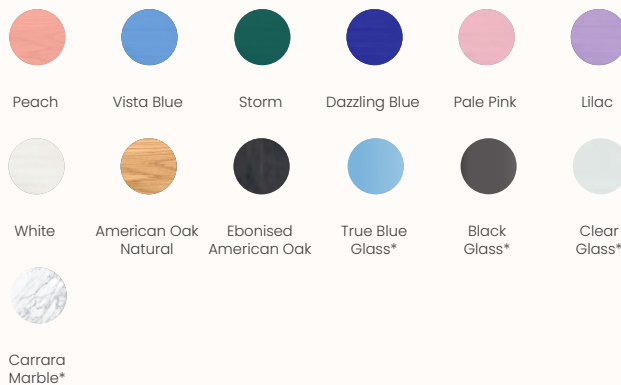

Top & Base: