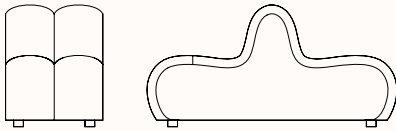

## Dimensions

### Jagger Medium

OW 900mm

OD 900mm

SH 400mm

OH 730mm

Note: \*Add 150mm to seat height for plinth

### Jagger Large

OW 1200mm

OD 900mm

SH 400mm

OH 730mm

Note: \*Add 150mm to seat height for plinth

### Jagger double small

OW 600mm

OD 1520mm

SH 400mm

OH 730mm

Note: \*Add 150mm to seat height for plinth