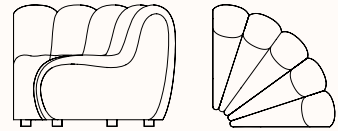

### Jagger double small

OW 600mm

OD 1520mm

SH 400mm

OH 730mm

Note: \*Add 150mm to seat height for plinth

### Jagger double corner

OW 1480mm

OD 1540mm

SH 400mm

OH 730mm

Note: \*Add 150mm to seat height for plinth

### Jagger corner

OW 990mm

OD 990mm

SH 400mm

OH 730mm

Note: \*Add 150mm to seat height for plinth