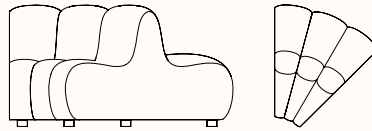

### Jagger Large

OW 1200mm

OD 900mm

SH 400mm

OH 730mm

Note: \*Add 150mm to seat height for plinth

### Jagger double small

OW 600mm

OD 1520mm

SH 400mm

OH 730mm

Note: \*Add 150mm to seat height for plinth

### Jagger double corner

OW 1480mm

OD 1540mm

SH 400mm

OH 730mm

Note: \*Add 150mm to seat height for plinth