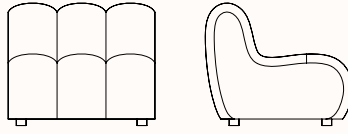

## Dimensions

### Jagger Small

OW 600mm

OD 900mm

SH 400mm

OH 730mm

Note: \*Add 150mm to seat height for plinth

### Jagger Medium

OW 900mm

OD 900mm

SH 400mm

OH 730mm

Note: \*Add 150mm to seat height for plinth

### Jagger Large

OW 1200mm

OD 900mm

SH 400mm

OH 730mm

Note: \*Add 150mm to seat height for plinth