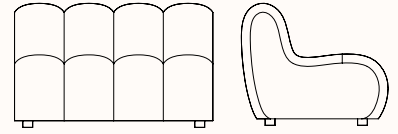

## Dimensions

### Jagger Small

OW 600mm

OD 900mm

SH 400mm

OH 730mm

Note: \*Add 150mm to seat height for plinth

### Jagger Medium

OW 900mm

OD 900mm

SH 400mm

OH 730mm

Note: \*Add 150mm to seat height for plinth

### Jagger Large

OW 1200mm

OD 900mm

SH 400mm

OH 730mm

Note: \*Add 150mm to seat height for plinth