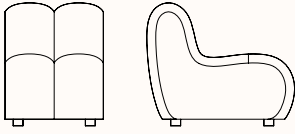

## Options:

- Linking System
- Black wooden plinth\* +150mm to overall height

**Design:** KRISTIAN SOFUS HANSEN & TOMMY HYLDAHL for NORR11

**Warranty:** 2 years

## Dimensions

### Jagger Small

OW 600mm

OD 900mm

SH 400mm

OH 730mm

Note: \*Add 150mm to seat height for plinth