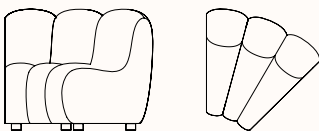

### Jagger corner

OW 990mm

OD 990mm

SH 400mm

OH 730mm

Note: \*Add 150mm to seat height for plinth