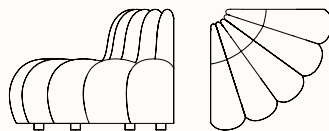

### Jagger soft corner

OW 990mm

OD 920mm

SH 400mm

OH 730mm

Note: \*Add 150mm to seat height for plinth