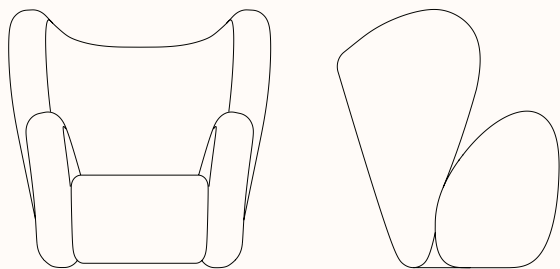

zenithinteriors.com

BIG BIG Lounge Chair

Zenith

Features:

With its simplified block-like structure, the Big Big Chair is a reinterpretation of classic Art Deco lounge chairs. The voluminous shapes are divided into four fully upholstered objects, each piece designed according to ergonomic needs, and put together in a new constellation.

The chair comes on a 360-degree swivel base and can be used in lounge areas and homes. The voluminous and organic shapes of the Big Big Chair provide comfort and a feeling of relaxation.

Country of origin: Italy

Refer to NORR11 Fabric and Leather Specification for full range.

Dimensions:

Big Big Lounge Chair

OW 960mm

OD 810mm

SH 410mm

OH 980mm