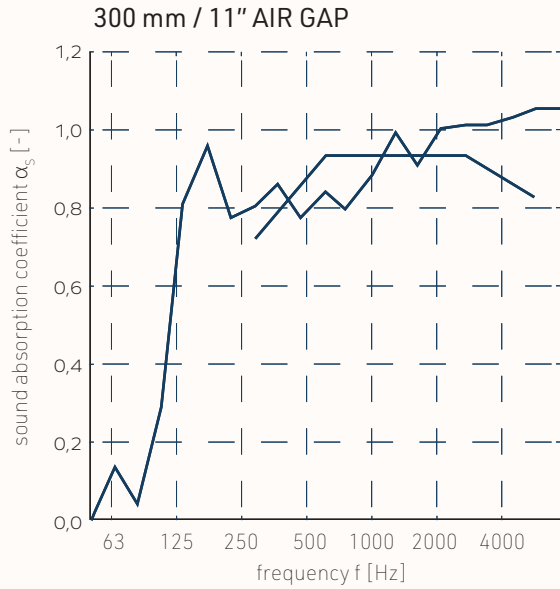

Sound Absorption:

DIN ISO 11654

24 mm

aw 0.55 (no airgap)

aw 0.65 (50 mm / 2" air gap)

aw 0.90 (100 mm / 4" air gap)

aw 0.95 (200 mm / 8" air gap)

aw 0.95 (300 mm / 11" air gap)

Dimensions

Gradient Division.27 24

OW 1800mm

OH 2400mm

Thickness: 24mm

Gradient Division.28 24

OW 900mm

OH 2400mm

Thickness: 24mm

Gradient Division.27 12

OW 1200mm

OH 2800mm

Thickness: 12mm