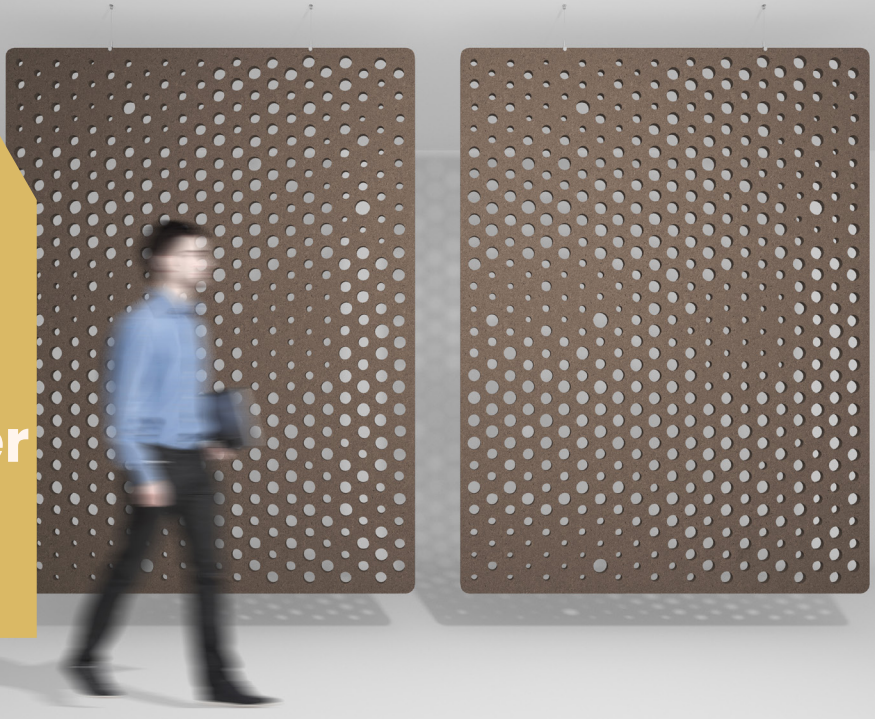

zenithinteriors.com

GRADIENT Hanging Divider

Zenith

Features:

A sound-absorbing room divider that displays a gradient of circle-shaped perforations while preserving its acoustic properties: keep the noise down and shield users from visual distractions.

Finishes:

100% PET (min. 60% post-consumer)

ARCHISONIC® is a high-performance sustainable acoustic absorber made from up-cycled plastic bottles.

ARCHISONIC® is manufactured at the highest quality standards, yet slight colour and surface deviations caused by the high degree of recycled fiber are an inevitable part of the product characteristics and do not claim warranty services.

Material varies in colour when shown in monitor or in print.

ARCHISONIC:

					
Shell Pink 102	Jute 920	Soft Coral 516	Ice Blue 304	Winter Sky 410	Spearmint 706
					
Succulent 712	Pacific Ocean 432	Marine Blue 864	Deep Sea 918	Midnight 810	True Navy 194
					
Moss 439	Grove 317	Nordic Pine 311	Fern 180	Sunshine 846	Honeycomb 139
					
Terracotta 239	Electric Orange 464	Hot Pink 140	Poster Red 662	Grape 540	Garnet 724
					
Warm Stone 105	Linen 107	Lichen 160	Snow White 500	Cloud 103	Milk 404
					
Gull 144	Smoke 442	Ground 108	Slate 444	Charcoal 542	Raven 550