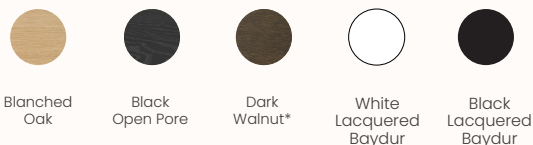

MIUNN Chair

Features:

Muinn, the result when functionality meets aesthetic balance. With multiple base options, three-dimension shaped shell and a welcoming backrest, the possibilities for use is endless.

Options:

- Base options: Sled, 4 wooden legs with plastic or felt glides and 4 star swivel

Design: KARRI MONNI for LAPALMA

Certification: FSC

Warranty: 5 years

Finishes:

Shell: 3D plywood moulding technology in wood or in fire retardant Baydur® polyurethane and fully upholstered in fabric collection categories A, B, C, D, soft leather, leather or COM.

Sled, 4 legs and 4 star swivel: Powder coated in house finishes

4 wooden legs: Blanched oak or Black open pore

4 wooden leg glides: Plastic or felt

Note: *Finish not available on 4 wooden leg model.

Shell:

Powder coat: