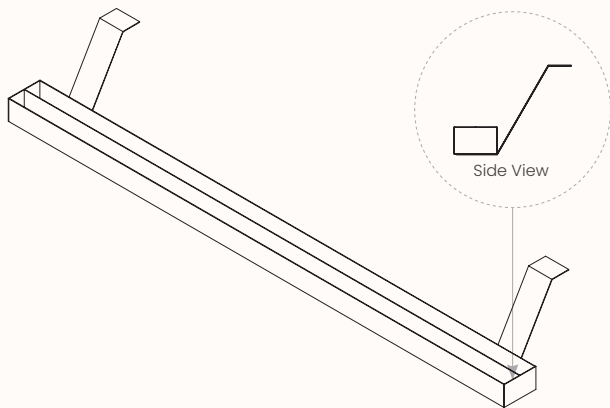

Cable Hub – 500mm

Features:

The Cable Hub has two sets of mounting brackets at each end and can be fixed to the worktop. Please ensure it will not clash with other items fixed underneath the worktop such as table support beams or in-desk boxes.

Olive (Matt/ Fine Texture)

Dimensions:

Length Range 500-2700mm
 Depth Range 236mm
 Overall Height 160mm

96mm Duct Mounted on Vertical Bracket

Features:

The 96mm Duct can be fixed to the worktop using vertical brackets. The Vertical Brackets provide a smaller footprint and give flexibility in the mounting position and avoid other items under the worktop.