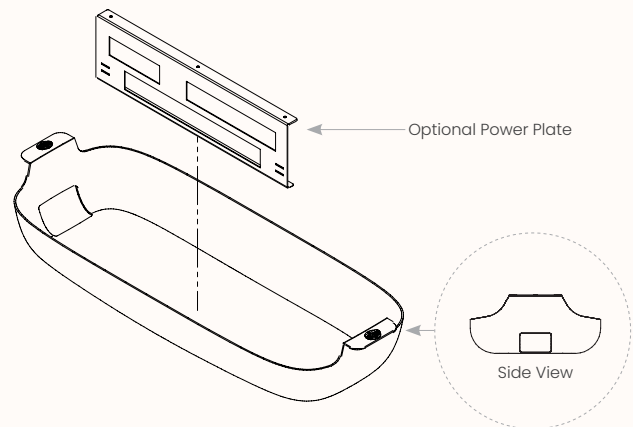

Cable Hub with Tractor

Length Range	980mm 950mm (Internal)
Depth Range	250mm
Overall Height	100mm ; 125mm

Glovebox

Glovebox with or without Power Plate

Features:

The Glovebox is a formed PET cable dump in a fixed size. A low cost and less capacity alternative to the power plate is to order the Glovebox 'without power plate' and then separately order the Services Mount Plate.

Options:

- Power plate for housing CMS soft wiring sockets

Finishes:

100% Recyclable PET:

Mid-Grey

Dimensions:

Length Range	876mm
Depth Range	325mm
Overall Height	152mm

Wire Basket