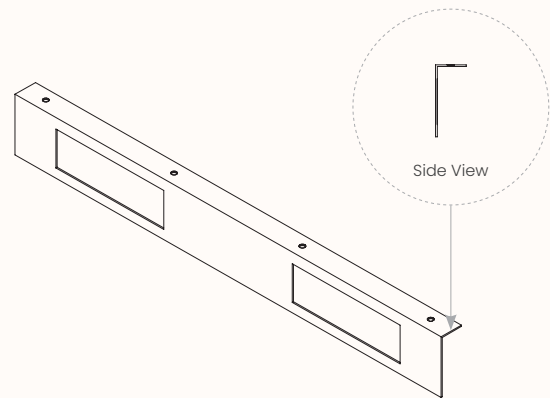

Grey

Charcoal

Dimensions:

Length Range	766-2400mm
Depth Range	236-500mm
Overall Height	30mm

Max in desk box at expandable section: 400L x 150W x 120D

Services Mounting Plate

Features:

The Services Mount Plate is a simple folded sheet metal part to suit required power and data softwiring outlets. The overall plate size is fixed, and are available in two types of plates – dual and quad.

Dimensions:

Length Range	520mm
Depth Range	25mm
Overall Height	65mm

Cable Sleeve

Features:

The Cable Sleeve brings the cabling neatly up from the underside of the desktop to the cable tray or floor. It pairs perfectly with the 'Felt Basket & Cable Hub', but can also be used independently. The Sleeve is a textured fabric and can safely hold 1 x Power and 2 x Data cables.