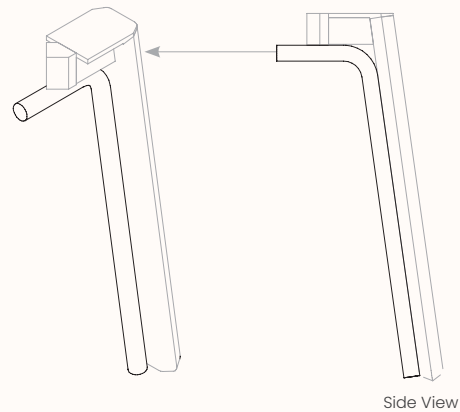

Cable Hub – 500mm

Features:

The Cable Hub has two sets of mounting brackets at each end and can be fixed to the worktop. Please ensure it will not clash with other items fixed underneath the worktop such as table support beams or in-desk boxes.

Dimensions:

Length Range	520mm
Depth Range	25mm
Overall Height	65mm

Cable Sleeve

Features:

The Cable Sleeve brings the cabling neatly up from the underside of the desktop to the cable tray or floor. It pairs perfectly with the 'Felt Basket & Cable Hub', but can also be used independently. The Sleeve is a textured fabric and can safely hold 1 x Power and 2 x Data cables.

Options:

- With or without Felt Basket

Finishes:

Fabric:

Black

Grey

White

Dimensions:

Length Range	25mm
Depth Range	1mm
Overall Height	1000mm

Cable Sleeve with ABS

Features:

The braided Cable Sleeve cleverly conceals the under desk cabling on all Zenith workstations. Designed with a loop at each end to attach the sleeve to the worktop and ducting or floor. Each sleeve can house a maximum of 2 power and 5 data cables. The Sleeve is a textured fabric with a matching ABS guide. It is located inside the braided Cable Sleeve to stiffen the fabric giving it a more rigid appearance. The ABS strip can be removed if desired.