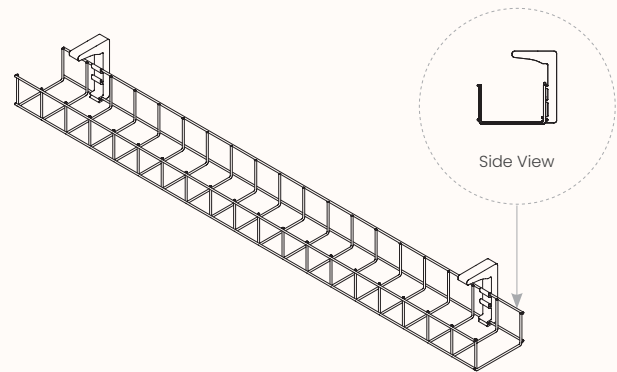

Options:

- Single Sided
- Double Sided

Finishes:

Powder coat:

Cool White
(Satin)

Dimensions:

Length Range	950mm
Depth Range	50mm
Overall Height	50mm

Felt Basket

Grey

Charcoal

Dimensions:

Length Range	766-2400mm
Depth Range	236-500mm
Overall Height	30mm

Max in desk box at expandable section: 400L x 150W x 120D

Services Mounting Plate

Features:

The Services Mount Plate is a simple folded sheet metal part to suit required power and data softwiring outlets. The overall plate size is fixed, and are available in two types of plates – dual and quad.