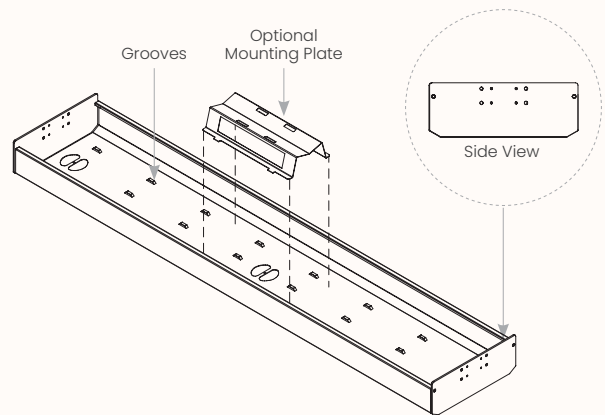

Omni Duct

Omni Duct

Features:

Omni Duct has 3 rows of formed detail in the tray so that power and data can be segregated in the separate rows. Double or Quad GPO Inserts clip into Omni Duct.

Options:

- Cable Divider can be specified for physical separation in Omni Duct
- With or without plates

Finishes:

Powder coat:

Cool White (Satin/ Matt/ Fine Texture)	Warm White (Matt)	Cool Grey (Satin/ Fine Texture)	Gum Grey (Fine Texture)	Monument (Matt)	Black (Satin/ Matt/ Fine Texture)

Chocolate (Matt/ Fine Texture)	Burnt Umber (Matt/ Fine Texture)	Blush Pink (Matt/ Fine Texture)	Rust (Matt/ Fine Texture)	Sky Blue (Matt/ Fine Texture)	Indigo (Matt/ Fine Texture)

Olive
(Matt/
Fine Texture)

Dimensions:

Length Range	Variable
Depth Range	300mm
Overall Height	88mm