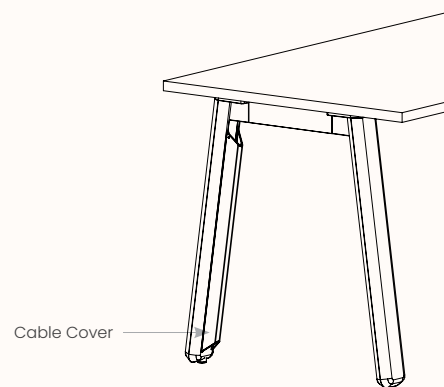

Timber:

**Oak
Vinyl**

Dimensions:

Length Range	49mm
Depth Range	34mm
Overall Height	Calculated to suit table/workstation type & height

96mm Duct Mounted on Z Bracket / Vertical Bracket

96mm Duct Mounted on Z Bracket