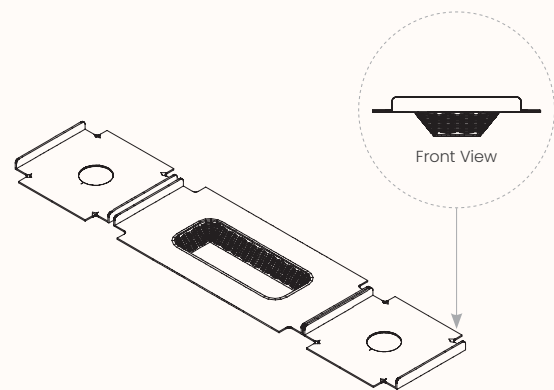

Options:

- Single Sided
- Double Sided

Finishes:

Powder coat:

Cool White
(Satin)

Dimensions:

Length Range	950mm
Depth Range	50mm
Overall Height	50mm

Felt Basket

Features:

Felt Basket works in conjunction with a Cable Sleeve or a third party Umbilical to bring the cabling neatly up from the floor into the basket.

Options:

- With or without Cable Sleeve

Finishes:

Felt:

Grey

Charcoal

Dimensions:

Length Range	766-2400mm
Depth Range	236-500mm
Overall Height	30mm

Max in desk box at expandable section: 400L x 150W x 120D

Services Mounting Plate

Features:

The Services Mount Plate is a simple folded sheet metal part to suit required power and data softwiring outlets. The overall plate size is fixed, and are available in two types of plates – dual and quad.