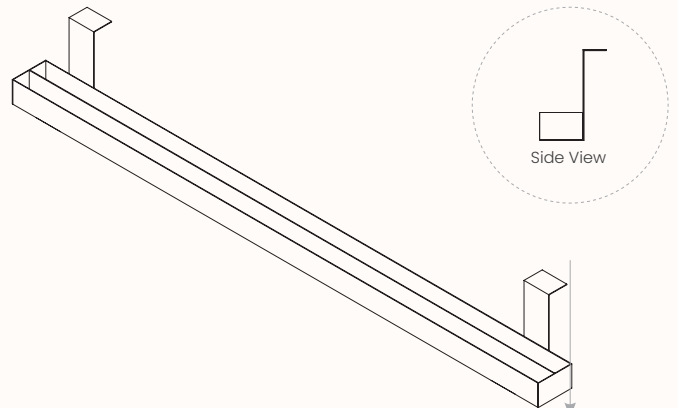

Dimensions:

Length Range   500-2700mm
Depth Range   149mm
Overall Height   160mm