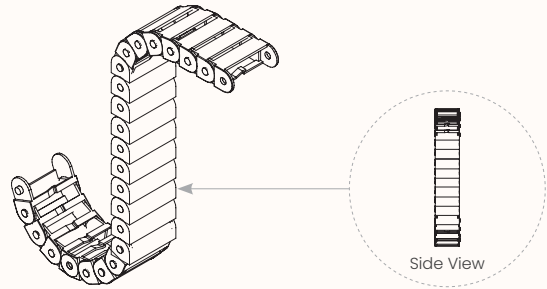

Cable Hub – 500mm

Features:

The Cable Hub has two sets of mounting brackets at each end and can be fixed to the worktop. Please ensure it will not clash with other items fixed underneath the worktop such as table support beams or in-desk boxes.

Features:

The Cable Tractor carries cables from the duct to the worktop and is mainly suited to height adjustable desks. It comes with end brackets and fasteners and has no internal segregation.

Finishes:

White

Dimensions:

Length Range	50mm
Depth Range	20mm
Overall Height	1000mm

Cable Cover

Features:

The cable cover carries cables from the floor up the workstation/table leg to the underside of the worktop. Plastic clips are screw-fixed to the leg, and an extruded cover pushes on over the cables.