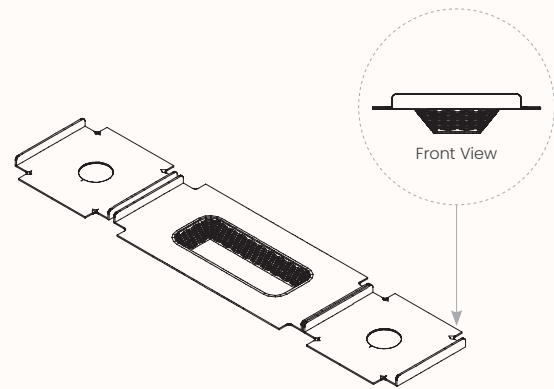

Options:

- Single Sided
- Double Sided

Finishes:

Powder coat:

Cool White
(Satin)

Dimensions:

Length Range	950mm
Depth Range	50mm
Overall Height	50mm

Felt Basket

Features:

Felt Basket works in conjunction with a Cable Sleeve or a third party Umbilical to bring the cabling neatly up from the floor into the basket.

Options:

- With or without Cable Sleeve

Finishes:

Felt:

Grey

Charcoal

Dimensions:

Length Range	766-2400mm
Depth Range	236-500mm
Overall Height	30mm

Max in desk box at expandable section: 400L x 150W x 120D

Services Mounting Plate

Features:

The Services Mount Plate is a simple folded sheet metal part to suit required power and data softwiring outlets. The overall plate size is fixed, and are available in two types of plates – dual and quad.