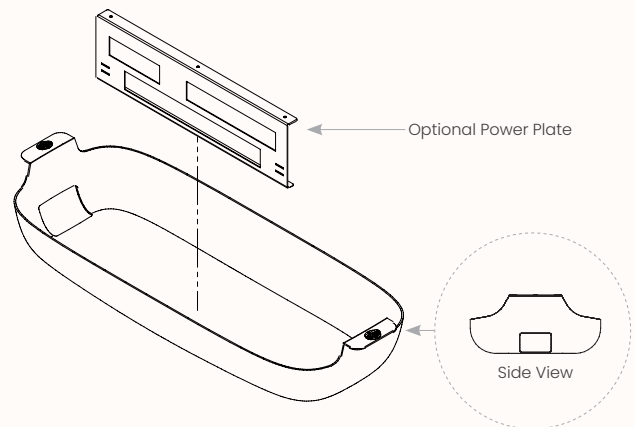

Cable Hub with Tractor

Length Range	980mm 950mm (Internal)
Depth Range	250mm
Overall Height	100mm ; 125mm

Glovebox

Glovebox with or without Power Plate

Features:

The Glovebox is a formed PET cable dump in a fixed size. A low cost and less capacity alternative to the power plate is to order the Glovebox 'without power plate' and then separately order the Services Mount Plate.

Options:

- Power plate for housing CMS soft wiring sockets

Finishes:

100% Recyclable PET:

Mid-Grey

Dimensions:

Length Range	876mm
Depth Range	325mm
Overall Height	152mm

Wire Basket