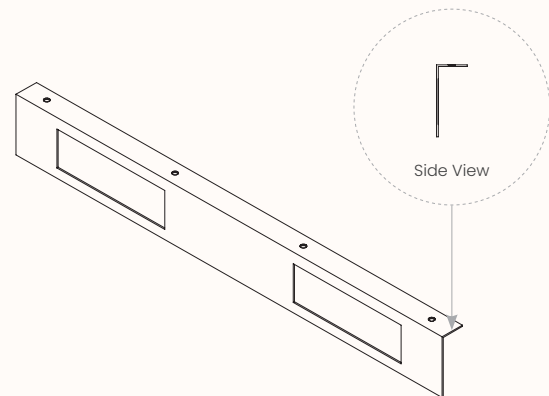

Grey

Charcoal

Dimensions:

Length Range	766-2400mm
Depth Range	236-500mm
Overall Height	30mm

Max in desk box at expandable section: 400L x 150W x 120D

Services Mounting Plate

Features:

The Services Mount Plate is a simple folded sheet metal part to suit required power and data softwiring outlets. The overall plate size is fixed, and are available in two types of plates – dual and quad.

Dimensions:

Length Range 520mm
Depth Range 25mm
Overall Height 65mm

Cable Sleeve

Features:

The Cable Sleeve brings the cabling neatly up from the underside of the desktop to the cable tray or floor. It pairs perfectly with the 'Felt Basket & Cable Hub', but can also be used independently. The Sleeve is a textured fabric and can safely hold 1 x Power and 2 x Data cables.