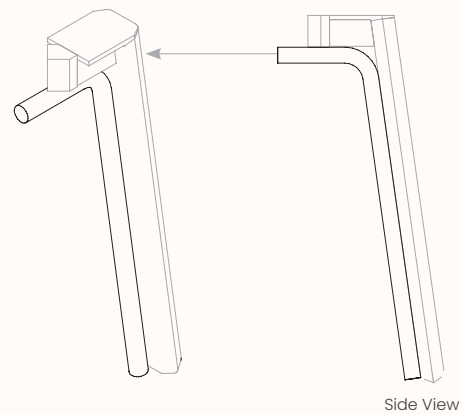

Cable Hub – 500mm

Features:

The Cable Hub has two sets of mounting brackets at each end and can be fixed to the worktop. Please ensure it will not clash with other items fixed underneath the worktop such as table support beams or in-desk boxes.

Dimensions:

Length Range 520mm
Depth Range 25mm
Overall Height 65mm

Cable Sleeve

Features:

The Cable Sleeve brings the cabling neatly up from the underside of the desktop to the cable tray or floor. It pairs perfectly with the 'Felt Basket & Cable Hub', but can also be used independently. The Sleeve is a textured fabric and can safely hold 1 x Power and 2 x Data cables.

Options:

- With or without Felt Basket

Finishes:

Fabric:

Black

Grey

White

Dimensions:

Length Range	25mm
Depth Range	1mm
Overall Height	1000mm

Cable Sleeve with ABS

Features:

The braided Cable Sleeve cleverly conceals the under desk cabling on all Zenith workstations. Designed with a loop at each end to attach the sleeve to the worktop and ducting or floor. Each sleeve can house a maximum of 2 power and 5 data cables. The Sleeve is a textured fabric with a matching ABS guide. It is located inside the braided Cable Sleeve to stiffen the fabric giving it a more rigid appearance. The ABS strip can be removed if desired.