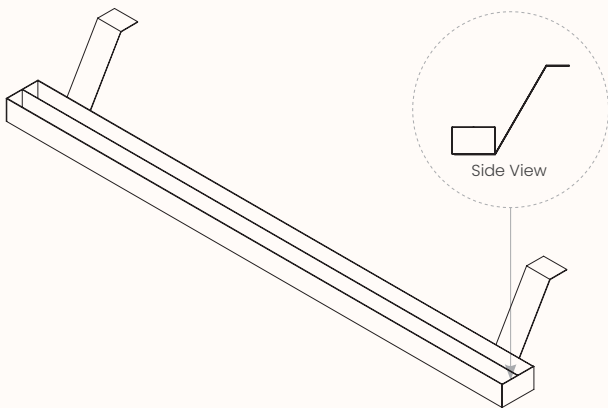

Cable Hub – 500mm

Features:

The Cable Hub has two sets of mounting brackets at each end and can be fixed to the worktop. Please ensure it will not clash with other items fixed underneath the worktop such as table support beams or in-desk boxes.

Olive (Matt/ Fine Texture)

Dimensions:

Length Range 500-2700mm
 Depth Range 236mm
 Overall Height 160mm

96mm Duct Mounted on Vertical Bracket

Features:

The 96mm Duct can be fixed to the worktop using vertical brackets. The Vertical Brackets provide a smaller footprint and give flexibility in the mounting position and avoid other items under the worktop.