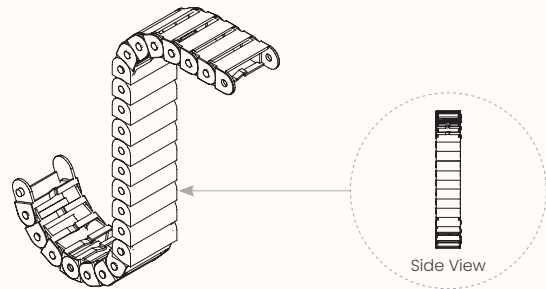

Cable Hub – 500mm

Features:

The Cable Hub has two sets of mounting brackets at each end and can be fixed to the worktop. Please ensure it will not clash with other items fixed underneath the worktop such as table support beams or in-desk boxes.

Length Range	25mm
Depth Range	1mm
Overall Height	1000mm

Cable Sleeve with ABS

Features:

The braided Cable Sleeve cleverly conceals the under desk cabling on all Zenith workstations. Designed with a loop at each end to attach the sleeve to the worktop and ducting or floor. Each sleeve can house a maximum of 2 power and 5 data cables. The Sleeve is a textured fabric with a matching ABS guide. It is located inside the braided Cable Sleeve to stiffen the fabric giving it a more rigid appearance. The ABS strip can be removed if desired.

The Cable Tractor carries cables from the duct to the worktop and is mainly suited to height adjustable desks. It comes with end brackets and fasteners and has no internal segregation.

Finishes:

White

Dimensions: