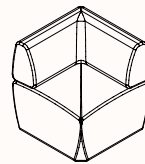

Refer to Zenith House Fabric/Leather Specification

Optional Arm: Upholstered in approved commercial Zenith House fabrics or COM

Dimensions

Arm

OW 60mm
OD 740mm
OH 640mm

**600 Lounge

OW 600mm
OD 736mm
SD 490mm
SH 450mm
OH 817mm

**1200 Lounge

OW 1200mm
OD 736mm
SD 490mm
SH 450mm
OH 817mm

Corner

OW 738mm
OD 738mm
SD 490mm
SH 450mm
OH 817mm

Concave

OW 1015mm
OD 778mm
SD 490mm
SH 450mm
OH 817mm

**Convex

OW 1015mm
OD 778mm
SD 490mm
SH 450mm
OH 817mm

600 Ottoman

OW 600mm
OD 736mm
SD 736mm
SH 450mm
OH 450mm

1200 Ottoman

OW 1200mm
OD 736mm
SD 736mm
SH 450mm
OH 450mm

Corner Ottoman

OW 736mm
OD 736mm
SD 736mm
SH 450mm
OH 450mm

Curved Ottoman

OW 1015mm
OD 778mm
SD 736mm
SH 450mm
OH 450mm