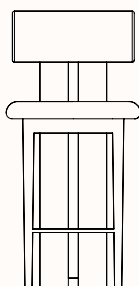

zenithinteriors.com

HIPPO Bar Chair

Zenith

Features:

Soft, playful shapes characterise this family of upholstered pieces, the Hippo makes a stylish statement in any interior setting. The Hippo Chair stands on two sturdy legs and a wooden profile connecting the seat and back which in stark contrast to the soft shapes is hard-lined and strong.

Country of origin: Latvia

Option:

- Upholstered seat pad & backrest
- Available in 2 seat heights

Design: KRISTIAN SOFUS HANSEN & TOMMY HYLDAHL
for NORR11

Warranty: 5 years

Certification: FSC

Dimensions

Hippo Bar Chair
Counter Height 750mm

OW 475mm
OD 590mm
SH 750mm
OH 1190mm

Hippo Bar Chair
Counter Height 650mm

OW 475mm
OD 590mm
SH 650mm
OH 1065mm

Finishes:

Frame: Solid oak

Seat: Laminated oak veneer

Backrest & legs: Clear lacquer coated solid oak wood