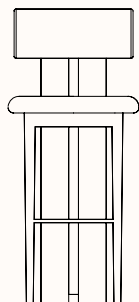

zenithinteriors.com

HIPPO Bar Chair

Zenith

Features:

Soft, playful shapes characterise this family of upholstered pieces, the Hippo makes a stylish statement in any interior setting. The Hippo Chair stands on two sturdy legs and a wooden profile connecting the seat and back which in stark contrast to the soft shapes is hard-lined and strong.

Country of origin: Latvia

Option:

- Upholstered seat pad & backrest
- Available in 2 seat heights

Design: KRISTIAN SOFUS HANSEN & TOMMY HYLDAHL
for NORR11

Warranty: 5 years

Certification: FSC

Dimensions

Hippo Bar Chair
Counter Height 750mm

OW 475mm
OD 590mm
SH 750mm
OH 1190mm

Hippo Bar Chair
Counter Height 650mm

OW 475mm
OD 590mm
SH 650mm
OH 1065mm

Finishes:

Frame: Solid oak

Seat: Laminated oak veneer

Backrest & legs: Clear lacquer coated solid oak wood