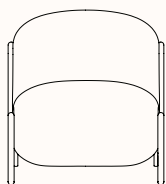

Refer to NORR11 Fabric and Leather Specification.
COM/COL available on request.

Note: Non-curated colours available upon request,
contact your nearest showroom for cost.

Frame:

Chrome

Black

Dimensions:

Boho Chair

OW 670mm

OD 940mm

SH 730mm