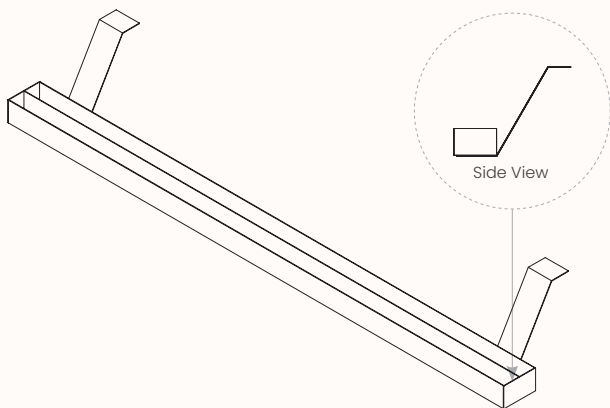

### Dimensions:

Length Range      500-2700mm  
 Depth Range      236mm  
 Overall Height    160mm