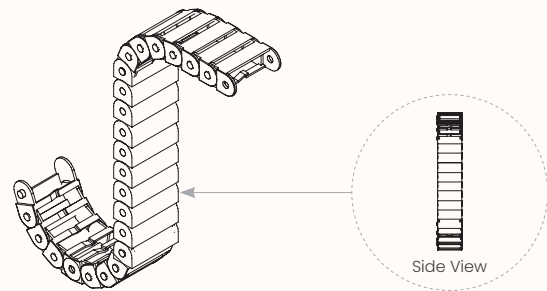

Cable Tractor

Features:

The Cable Tractor carries cables from the duct to the worktop and is mainly suited to height adjustable desks. It comes with end brackets and fasteners and has no internal segregation.

Finishes:

White

Dimensions:

Length Range	50mm
Depth Range	20mm
Overall Height	1000mm