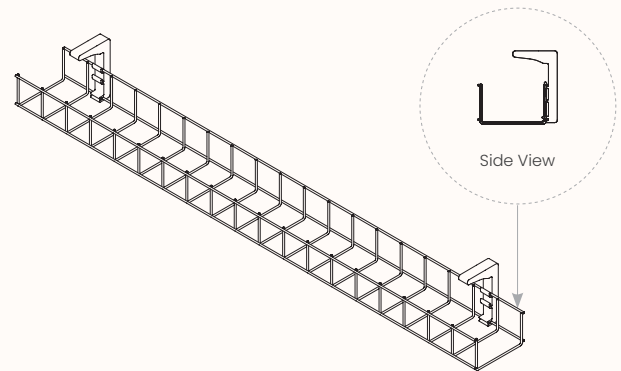

Wire Basket

Wire Basket - 950mm

Features:

Wire Baskets are made of wire mesh folded into a range of standard basket sizes. The worktop mounting brackets are welded to the mesh and the basket is then powder coated. The basket height/depth depends on the worktop mounting brackets.

Options:

- Single Sided
- Double Sided

Finishes:

Powder coat:

Cool White
(Satin)

Dimensions:

Length Range	950mm
Depth Range	50mm
Overall Height	50mm