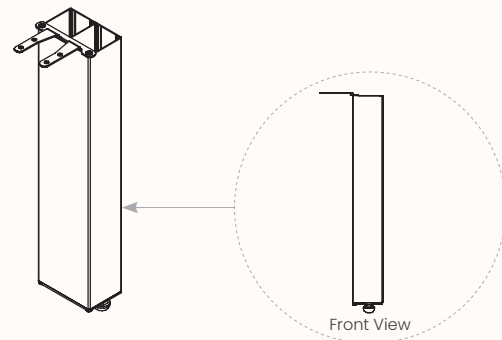

## Dimensions:

Length Range	96mm
Depth Range	60mm
Overall Height	Any height (Floor to workstation)