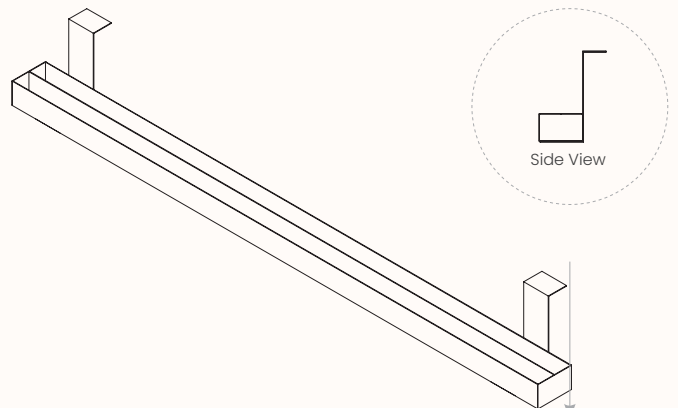

### Dimensions:

Length Range      500-2700mm  
 Depth Range      149mm  
 Overall Height    160mm