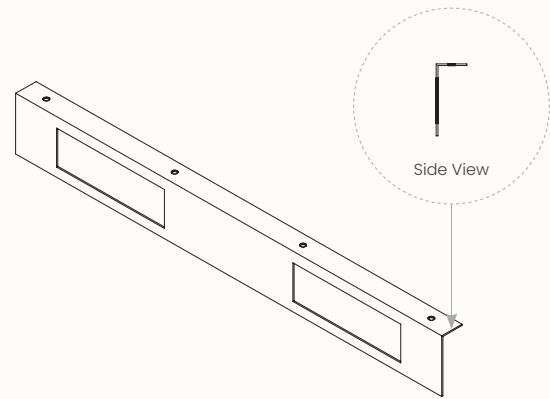

Services Mounting Plate

Features:

The Services Mount Plate is a simple folded sheet metal part to suit required power and data softwiring outlets. The overall plate size is fixed, and are available in two types of plates – dual and quad.

Options:

- Dual plate fit 2x data and 2x GPO
- Quad plate can fit 2x data and 4x GPO

Finishes:

Powder coat:

Cool White (Satin/ Matt/ Fine Texture)   **Warm White** (Matt)   **Cool Grey** (Satin/ Fine Texture)   **Gum Grey** (Fine Texture)   **Monument** (Matt)   **Black** (Satin/ Matt/ Fine Texture)

Chocolate (Matt/ Fine Texture)   **Burnt Umber** (Matt/ Fine Texture)   **Blush Pink** (Matt/ Fine Texture)   **Rust** (Matt/ Fine Texture)   **Sky Blue** (Matt/ Fine Texture)   **Indigo** (Matt/ Fine Texture)

Olive (Matt/ Fine Texture)

Dimensions:

Length Range   520mm
Depth Range   25mm
Overall Height   65mm