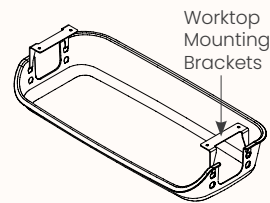

Cable Hub – 500mm

Features:

The Cable Hub has two sets of mounting brackets at each end and can be fixed to the worktop. Please ensure it will not clash with other items fixed underneath the worktop such as table support beams or in-desk boxes.

Options:

- Cable Hub
- Cable Hub with Cable Sleeve
- Cable Hub with Tractor

Finishes:

100% Recyclable PET:

Mid-Grey

Powder coated Mounting Brackets:

Black
(Fine Texture)

Dimensions:

Cable Hub

Length Range	530mm
	500mm (Internal)
Depth Range	250mm
Overall Height	100mm ; 125mm