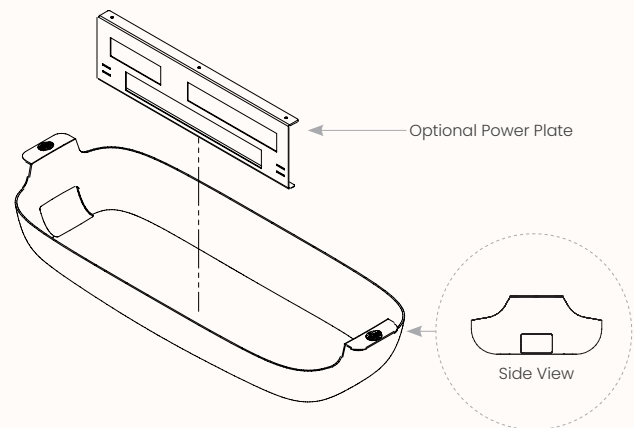

Glovebox

Glovebox with or without Power Plate

Features:

The Glovebox is a formed PET cable dump in a fixed size. A low cost and less capacity alternative to the power plate is to order the Glovebox 'without power plate' and then separately order the Services Mount Plate.

Options:

- Power plate for housing CMS soft wiring sockets

Finishes:

100% Recyclable PET:

Mid-Grey

Dimensions:

Length Range	876mm
Depth Range	325mm
Overall Height	152mm