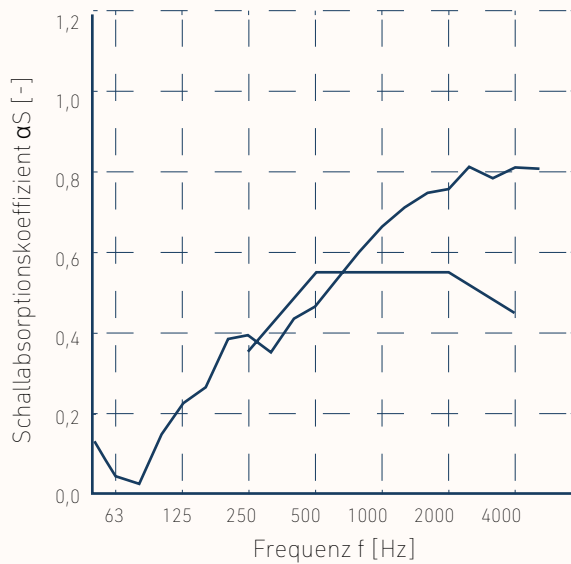

Sound Absorption:

DIN ISO 11654

24 mm

aw 0.55 (no airgap)

aw 0.65 (50 mm / 2" air gap)

aw 0.90 (100 mm / 4" air gap)

aw 0.95 (200 mm / 8" air gap)

aw 0.95 (300 mm / 11" air gap)