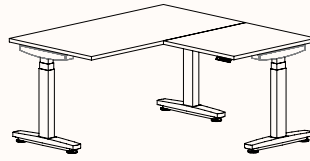

Height Ranges

Fixed Height: 720mm

Tech Adjust: 610-900mm

Winder Adjust: 610-900mm (Sit-Sit)

700-1050mm (Sit-Stand Single Desks)

700-1100mm (Sit-Stand Pods)

120 Degree

120 Degree Single

Width Range: 1200 - 2100mm
1200 - 1700mm (Electric Adjust)
Length Range: 1200 - 2100mm
1200 - 1700mm (Electric Adjust)
Depth Range: 600 - 900mm

Pod of 2

Pod of 3

Pod of 6*

Pod of 9*

Height Ranges

Fixed Height: 720mm
Tech Adjust: 610-900mm
Winder Adjust: 610-900mm (Sit-Sit)
700-1050mm (Sit-Stand Single Desks)
700-1100mm (Sit-Stand Pods)
Electric Adjust:* 620-1230mm

Note: *Not available in 120 Pod of 6 & 9.

90 Degree

3 End Left Hand

Width Range: 1200 - 2700mm
1200 - 2400mm (Electric Adjust)
Length Range: 1200 - 2700mm
1200 - 2100mm (Electric Adjust)
Depth Range: 600 - 900mm