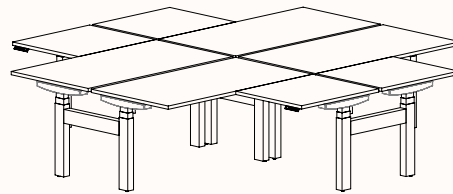

Pod of Four

2x 3 End Left Hand & 2x 3 End Right Hand

Height Ranges

Fixed Height: 720mm
Tech Adjust: 610-900mm
Winder Adjust: 610-900mm (Sit-Sit)
700-1050mm (Sit-Stand Single Desks)
700-1100mm (Sit-Stand Pods)
Electric Adjust: 620-1230mm
Electric Adjust (Veyhl): 650-1310mm (With Foot)