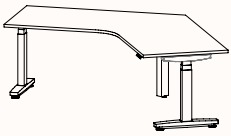

Height Ranges

Fixed Height: 720mm

Tech Adjust: 610-900mm

Winder Adjust: 610-900mm (Sit-Sit)

700-1050mm (Sit-Stand Single Desks)

700-1100mm (Sit-Stand Pods)

120 Degree

120 Degree Single

Width Range: 1200 - 2100mm
1200 - 1700mm (Electric Adjust)
Length Range: 1200 - 2100mm
1200 - 1700mm (Electric Adjust)
Depth Range: 600 - 900mm

Pod of 2

Pod of 3

Pod of 6*

Pod of 9*

Height Ranges

Fixed Height: 720mm
Tech Adjust: 610-900mm
Winder Adjust: 610-900mm (Sit-Sit)
700-1050mm (Sit-Stand Single Desks)
700-1100mm (Sit-Stand Pods)
Electric Adjust:* 620-1230mm

Note: *Not available in 120 Pod of 6 & 9.

90 Degree

3 End Left Hand

Width Range: 1200 - 2700mm
1200 - 2400mm (Electric Adjust)
Length Range: 1200 - 2700mm
1200 - 2100mm (Electric Adjust)
Depth Range: 600 - 900mm