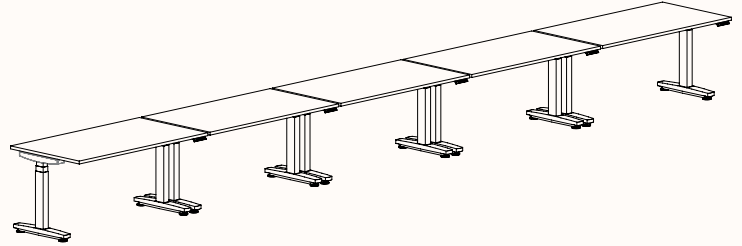

Note:
Fine Texture is not suitable on Rumba Electric Adjust workstation

180 Degree

180 Degree Single

Length Range: 900 - 2700mm

1200 - 2400mm (Electric Adjust)

Depth Range: 600 - 900mm

Run of 2

Run of 3

Run of 4

Run of 5

Run of 6

Height Ranges

| | |
|---------------------------|---|
| Fixed Height: | 720mm |
| Tech Adjust: | 610-900mm |
| Winder Adjust: | 610-900mm (Sit-Sit) 700-1050mm (Sit-Stand Single Desks) 700-1100mm (Sit-Stand Pods) |
| Electric Adjust:* | 620-1230mm |
| Electric Adjust (Veyhl):* | 650-1310mm (180-Deg with Foot) |

Width Range: 1200 - 2100mm
1200 - 1700mm (Electric Adjust)
Length Range: 1200 - 2100mm
1200 - 1700mm (Electric Adjust)
Depth Range: 600 - 900mm

Pod of 2

Pod of 3

Pod of 6*

Pod of 9*

Height Ranges

Fixed Height: 720mm
Tech Adjust: 610-900mm
Winder Adjust: 610-900mm (Sit-Sit)
700-1050mm (Sit-Stand Single Desks)
700-1100mm (Sit-Stand Pods)
Electric Adjust:* 620-1230mm