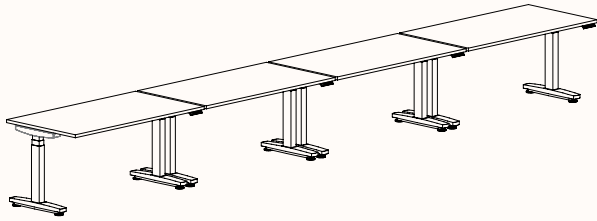

zenithinteriors.com

RUMBA Workstation

Zenith

Features:

The robust Rumba Workstation is simple design language in a bold form. Showcasing exceptional stability and strength without compromising on visual clarity, the workstation's mechanisms are hidden from view so as not to disturb the clean lines and resolution. The solidity of the table legs gives the workstation a firmly grounded and purposeful stance. In a moment that demands the versatility of our workplaces, Rumba is a high achiever. With a high focus on enhancing the end users feelings of wellbeing, this system is available in fixed height, technician, winder and electric adjustment.

Note:
Fine Texture is not suitable on Rumba Electric Adjust workstation

180 Degree

180 Degree Single

Length Range: 900 - 2700mm

1200 - 2400mm (Electric Adjust)

Depth Range: 600 - 900mm

Run of 2

Run of 3

Run of 4

Run of 5

Run of 6

Height Ranges

| | |
|---------------------------|---|
| Fixed Height: | 720mm |
| Tech Adjust: | 610-900mm |
| Winder Adjust: | 610-900mm (Sit-Sit) 700-1050mm (Sit-Stand Single Desks) 700-1100mm (Sit-Stand Pods) |
| Electric Adjust:* | 620-1230mm |
| Electric Adjust (Veyhl):* | 650-1310mm (180-Deg with Foot) |

Width Range: 1200 - 2100mm
1200 - 1700mm (Electric Adjust)
Length Range: 1200 - 2100mm
1200 - 1700mm (Electric Adjust)
Depth Range: 600 - 900mm

Pod of 2

Pod of 3

Pod of 6*

Pod of 9*

Height Ranges

Fixed Height: 720mm
Tech Adjust: 610-900mm
Winder Adjust: 610-900mm (Sit-Sit)
700-1050mm (Sit-Stand Single Desks)
700-1100mm (Sit-Stand Pods)
Electric Adjust:* 620-1230mm