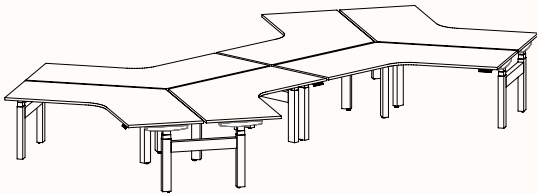

zenithinteriors.com

RUMBA Workstation

Zenith

Features:

The robust Rumba Workstation is simple design language in a bold form. Showcasing exceptional stability and strength without compromising on visual clarity, the workstation's mechanisms are hidden from view so as not to disturb the clean lines and resolution. The solidity of the table legs gives the workstation a firmly grounded and purposeful stance. In a moment that demands the versatility of our workplaces, Rumba is a high achiever. With a high focus on enhancing the end users feelings of wellbeing, this system is available in fixed height, technician, winder and electric adjustment.

Height Ranges

Fixed Height: 720mm

Tech Adjust: 610-900mm

Winder Adjust: 610-900mm (Sit-Sit)

700-1050mm (Sit-Stand Single Desks)

700-1100mm (Sit-Stand Pods)

120 Degree

120 Degree Single

Width Range: 1200 - 2100mm
1200 - 1700mm (Electric Adjust)
Length Range: 1200 - 2100mm
1200 - 1700mm (Electric Adjust)
Depth Range: 600 - 900mm

Pod of 2

Pod of 3

Pod of 6*

Pod of 9*

Height Ranges

Fixed Height: 720mm
Tech Adjust: 610-900mm
Winder Adjust: 610-900mm (Sit-Sit)
700-1050mm (Sit-Stand Single Desks)
700-1100mm (Sit-Stand Pods)
Electric Adjust:* 620-1230mm

Note: *Not available in 120 Pod of 6 & 9.

90 Degree

3 End Left Hand

Width Range: 1200 - 2700mm
1200 - 2400mm (Electric Adjust)
Length Range: 1200 - 2700mm
1200 - 2100mm (Electric Adjust)
Depth Range: 600 - 900mm