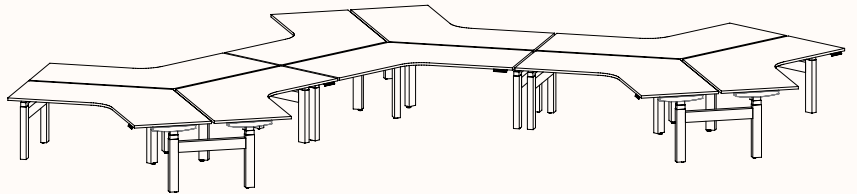

Height Ranges

Fixed Height: 720mm

Tech Adjust: 610-900mm

Winder Adjust: 610-900mm (Sit-Sit)

700-1050mm (Sit-Stand Single Desks)

700-1100mm (Sit-Stand Pods)

120 Degree

120 Degree Single

Width Range: 1200 - 2100mm
1200 - 1700mm (Electric Adjust)
Length Range: 1200 - 2100mm
1200 - 1700mm (Electric Adjust)
Depth Range: 600 - 900mm

Pod of 2

Pod of 3

Pod of 6*

Pod of 9*

Height Ranges

Fixed Height: 720mm
Tech Adjust: 610-900mm
Winder Adjust: 610-900mm (Sit-Sit)
700-1050mm (Sit-Stand Single Desks)
700-1100mm (Sit-Stand Pods)
Electric Adjust:* 620-1230mm

Note: *Not available in 120 Pod of 6 & 9.

90 Degree

3 End Left Hand

Width Range: 1200 - 2700mm
1200 - 2400mm (Electric Adjust)
Length Range: 1200 - 2700mm
1200 - 2100mm (Electric Adjust)
Depth Range: 600 - 900mm