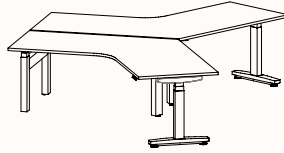

Height Ranges

Fixed Height: 720mm

Tech Adjust: 610-900mm

Winder Adjust: 610-900mm (Sit-Sit)

700-1050mm (Sit-Stand Single Desks)

700-1100mm (Sit-Stand Pods)

120 Degree

120 Degree Single

Width Range: 1200 - 2100mm
1200 - 1700mm (Electric Adjust)
Length Range: 1200 - 2100mm
1200 - 1700mm (Electric Adjust)
Depth Range: 600 - 900mm

Pod of 2

Pod of 3

Pod of 6*

Pod of 9*

Height Ranges

Fixed Height: 720mm
Tech Adjust: 610-900mm
Winder Adjust: 610-900mm (Sit-Sit)
700-1050mm (Sit-Stand Single Desks)
700-1100mm (Sit-Stand Pods)
Electric Adjust:* 620-1230mm

Note: *Not available in 120 Pod of 6 & 9.

90 Degree

3 End Left Hand

Width Range: 1200 - 2700mm
1200 - 2400mm (Electric Adjust)
Length Range: 1200 - 2700mm
1200 - 2100mm (Electric Adjust)
Depth Range: 600 - 900mm