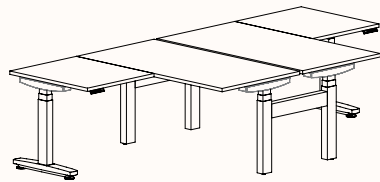

Width Range: 1200 - 2100mm
1200 - 1700mm (Electric Adjust)
Length Range: 1200 - 2100mm
1200 - 1700mm (Electric Adjust)
Depth Range: 600 - 900mm

Pod of 2

Pod of 3

Pod of 6*

Pod of 9*

Height Ranges

Fixed Height: 720mm
Tech Adjust: 610-900mm
Winder Adjust: 610-900mm (Sit-Sit)
700-1050mm (Sit-Stand Single Desks)
700-1100mm (Sit-Stand Pods)
Electric Adjust:* 620-1230mm

Note: *Not available in 120 Pod of 6 & 9.

90 Degree

3 End Left Hand

Width Range: 1200 - 2700mm
1200 - 2400mm (Electric Adjust)
Length Range: 1200 - 2700mm
1200 - 2100mm (Electric Adjust)
Depth Range: 600 - 900mm

3 End Right Hand

Pod of Two

3 End Left Hand & 3 End Right Hand

Pod of Four

2x 3 End Left Hand & 2x 3 End Right Hand

Height Ranges

Fixed Height: 720mm
Tech Adjust: 610-900mm
Winder Adjust: 610-900mm (Sit-Sit)
700-1050mm (Sit-Stand Single Desks)
700-1100mm (Sit-Stand Pods)
Electric Adjust: 620-1230mm
Electric Adjust (Veyhl): 650-1310mm (With Foot)