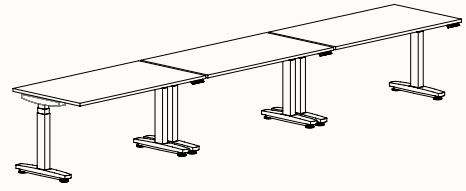

zenithinteriors.com

RUMBA Workstation

Zenith

Features:

The robust Rumba Workstation is simple design language in a bold form. Showcasing exceptional stability and strength without compromising on visual clarity, the workstation's mechanisms are hidden from view so as not to disturb the clean lines and resolution. The solidity of the table legs gives the workstation a firmly grounded and purposeful stance. In a moment that demands the versatility of our workplaces, Rumba is a high achiever. With a high focus on enhancing the end users feelings of wellbeing, this system is available in fixed height, technician, winder and electric adjustment.

Options:

- [180°](#), [120°](#), [90°](#) configurations
- Fixed Height, Tech Adjust, Winder Adjust or Electric Adjust
- Worktop in 25mm or 32mm
- Precinct, CTRL, Cloud, Framed (S30/S50) Screen
- CTRL Rail compatibility: Double Sided rail (1-way or 2-way brackets), worktop mounted and pod mounted
- Cable management: 96mm duct, Cable Tray & Duct Bridges, Glovebox with/without internal powerplate, Umbilical and Cable Sock
- Floorsight pucks and sensors
- Legs with feet have 10mm of levelling adjustment, legs with no feet have 25mm of levelling adjustment
- Castors available on 180 Degree single desk only

Note:
Fine Texture is not suitable on Rumba Electric Adjust workstation

180 Degree

180 Degree Single

Length Range: 900 - 2700mm

1200 - 2400mm (Electric Adjust)

Depth Range: 600 - 900mm

Run of 2

Run of 3

Width Range: 1200 - 2100mm
1200 - 1700mm (Electric Adjust)
Length Range: 1200 - 2100mm
1200 - 1700mm (Electric Adjust)
Depth Range: 600 - 900mm

Pod of 2

Pod of 3

Pod of 6*

Pod of 9*

Height Ranges

Fixed Height: 720mm
Tech Adjust: 610-900mm
Winder Adjust: 610-900mm (Sit-Sit)
700-1050mm (Sit-Stand Single Desks)
700-1100mm (Sit-Stand Pods)
Electric Adjust:* 620-1230mm