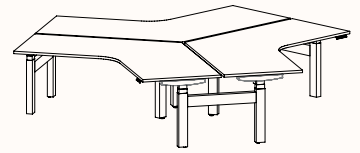

Height Ranges

Fixed Height: 720mm

Tech Adjust: 610-900mm

Winder Adjust: 610-900mm (Sit-Sit)

700-1050mm (Sit-Stand Single Desks)

700-1100mm (Sit-Stand Pods)

120 Degree

120 Degree Single

Width Range: 1200 - 2100mm
1200 - 1700mm (Electric Adjust)
Length Range: 1200 - 2100mm
1200 - 1700mm (Electric Adjust)
Depth Range: 600 - 900mm

Pod of 2

Pod of 3

Pod of 6*

Pod of 9*

Height Ranges

Fixed Height: 720mm
Tech Adjust: 610-900mm
Winder Adjust: 610-900mm (Sit-Sit)
700-1050mm (Sit-Stand Single Desks)
700-1100mm (Sit-Stand Pods)
Electric Adjust:* 620-1230mm