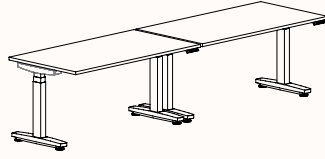

zenithinteriors.com

RUMBA Workstation

Zenith

Features:

The robust Rumba Workstation is simple design language in a bold form. Showcasing exceptional stability and strength without compromising on visual clarity, the workstation's mechanisms are hidden from view so as not to disturb the clean lines and resolution. The solidity of the table legs gives the workstation a firmly grounded and purposeful stance. In a moment that demands the versatility of our workplaces, Rumba is a high achiever. With a high focus on enhancing the end users feelings of wellbeing, this system is available in fixed height, technician, winder and electric adjustment.

Options:

- [180°](#), [120°](#), [90°](#) configurations
- Fixed Height, Tech Adjust, Winder Adjust or Electric Adjust
- Worktop in 25mm or 32mm
- Precinct, CTRL, Cloud, Framed (S30/S50) Screen
- CTRL Rail compatibility: Double Sided rail (1-way or 2-way brackets), worktop mounted and pod mounted
- Cable management: 96mm duct, Cable Tray & Duct Bridges, Glovebox with/without internal powerplate, Umbilical and Cable Sock
- Floorsight pucks and sensors
- Legs with feet have 10mm of levelling adjustment, legs with no feet have 25mm of levelling adjustment
- Castors available on 180 Degree single desk only

Note:
Fine Texture is not suitable on Rumba Electric Adjust workstation

180 Degree

180 Degree Single

Length Range: 900 - 2700mm

1200 - 2400mm (Electric Adjust)

Depth Range: 600 - 900mm

Run of 2

Run of 3

Width Range: 1200 - 2100mm
1200 - 1700mm (Electric Adjust)
Length Range: 1200 - 2100mm
1200 - 1700mm (Electric Adjust)
Depth Range: 600 - 900mm

Pod of 2

Pod of 3

Pod of 6*

Pod of 9*

Height Ranges

Fixed Height: 720mm
Tech Adjust: 610-900mm
Winder Adjust: 610-900mm (Sit-Sit)
700-1050mm (Sit-Stand Single Desks)
700-1100mm (Sit-Stand Pods)
Electric Adjust:* 620-1230mm