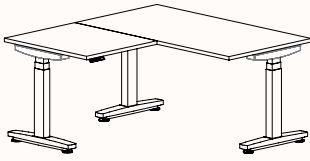

Height Ranges

Fixed Height: 720mm

Tech Adjust: 610-900mm

Winder Adjust: 610-900mm (Sit-Sit)

700-1050mm (Sit-Stand Single Desks)

700-1100mm (Sit-Stand Pods)

120 Degree

120 Degree Single

Width Range: 1200 - 2100mm
1200 - 1700mm (Electric Adjust)
Length Range: 1200 - 2100mm
1200 - 1700mm (Electric Adjust)
Depth Range: 600 - 900mm

Pod of 2

Pod of 3

Pod of 6*

Pod of 9*

Height Ranges

Fixed Height: 720mm
Tech Adjust: 610-900mm
Winder Adjust: 610-900mm (Sit-Sit)
700-1050mm (Sit-Stand Single Desks)
700-1100mm (Sit-Stand Pods)
Electric Adjust:* 620-1230mm

Note: *Not available in 120 Pod of 6 & 9.

90 Degree

3 End Left Hand

Width Range: 1200 - 2700mm
1200 - 2400mm (Electric Adjust)
Length Range: 1200 - 2700mm
1200 - 2100mm (Electric Adjust)
Depth Range: 600 - 900mm