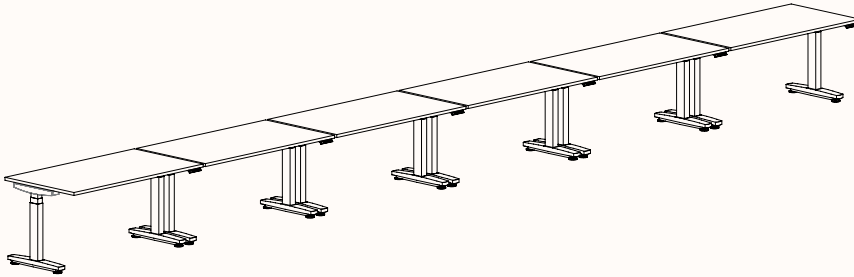

Note:
Fine Texture is not suitable on Rumba Electric Adjust workstation

180 Degree

180 Degree Single

Length Range: 900 - 2700mm

1200 - 2400mm (Electric Adjust)

Depth Range: 600 - 900mm

Run of 2

Run of 3

Run of 4

Run of 5

Run of 6

Height Ranges

| | |
|---------------------------|---|
| Fixed Height: | 720mm |
| Tech Adjust: | 610-900mm |
| Winder Adjust: | 610-900mm (Sit-Sit) 700-1050mm (Sit-Stand Single Desks) 700-1100mm (Sit-Stand Pods) |
| Electric Adjust:* | 620-1230mm |
| Electric Adjust (Veyhl):* | 650-1310mm (180-Deg with Foot) |

Width Range: 1200 - 2100mm
1200 - 1700mm (Electric Adjust)
Length Range: 1200 - 2100mm
1200 - 1700mm (Electric Adjust)
Depth Range: 600 - 900mm

Pod of 2

Pod of 3

Pod of 6*

Pod of 9*

Height Ranges

Fixed Height: 720mm
Tech Adjust: 610-900mm
Winder Adjust: 610-900mm (Sit-Sit)
700-1050mm (Sit-Stand Single Desks)
700-1100mm (Sit-Stand Pods)
Electric Adjust:* 620-1230mm