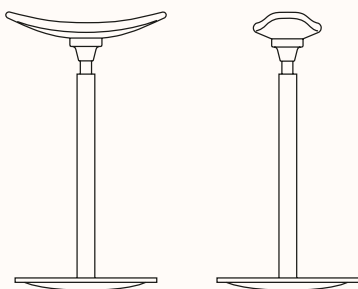

zenithinteriors.com

RYO Stool

Zenith

Features:

RYO is a unconventional stool and support aid. The curved saddle-like seats allows you to actively sit and swivel to the desired position. RYO stool is height adjustable and can be mounted to the wall (screws not included) as a supporting aid for areas where flexibility of function is essential. The button to activate the gasspring is integrated under the seat.

Options:

- Tilting (S172) and non tilting base (S173)
- Mounting option on wall

Design: ENZO BERTI for LAPALMA

Warranty: 5 years

Certifications: FSC

Finishes:

Seat:

Natural
Ash

Black
Open Pore

Frame:

Black
Powder coat

White
Powder coat

Dimensions:

Swivel Stool S172 / S173

OW 400mm
OD 300mm
OH 610-730mm

Wall Mounted Stool S174

OW 400mm
OD 360mm
OH 200mm