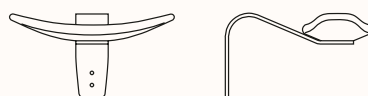

zenithinteriors.com

RYO Stool

Zenith

Features:

RYO is a unconventional stool and support aid. The curved saddle-like seats allows you to actively sit and swivel to the desired position. RYO stool is height adjustable and can be mounted to the wall (screws not included) as a supporting aid for areas where flexibility of function is essential. The button to activate the gasspring is integrated under the seat.

Black
Open Pore

Frame:

Black
Powder coat

White
Powder coat

Dimensions:

Swivel Stool S172 / S173

OW 400mm
OD 300mm
OH 610-730mm

Wall Mounted Stool S174

OW 400mm
OD 360mm
OH 200mm