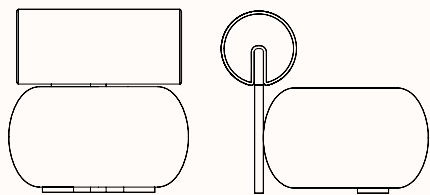

## Dimensions:

### **HIPPO Lounge Chair**

OW 700mm

OD 835mm

SH 410mm

OH 700mm

Upholstered Backrest DIA 290mm