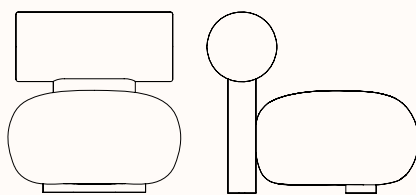

## Dimensions:

### **HIPPO Lounge Chair**

OW 700mm

OD 835mm

SH 410mm

OH 700mm

Upholstered Backrest DIA 290mm

### **HIPPO Lounge Chair Fully Upholstered**

OW 710mm

OD 850mm

SH 420mm

OH 735mm

Upholstered Backrest DIA 300mm