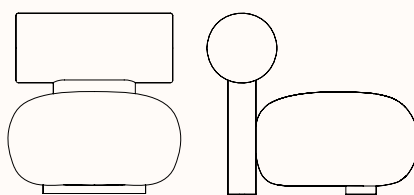

### Dimensions:

#### HIPPO Lounge Chair

OW 700mm

OD 835mm

SH 410mm

OH 700mm

Upholstered Backrest DIA 290mm

#### HIPPO Lounge Chair Fully Upholstered

OW 710mm

OD 850mm

SH 420mm

OH 735mm

Upholstered Backrest DIA 300mm