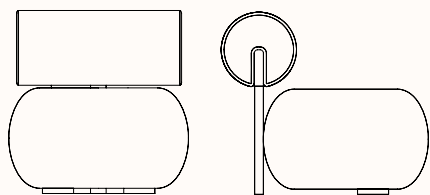

### Dimensions:

#### HIPPO Lounge Chair

OW 700mm

OD 835mm

SH 410mm

OH 700mm

Upholstered Backrest DIA 290mm