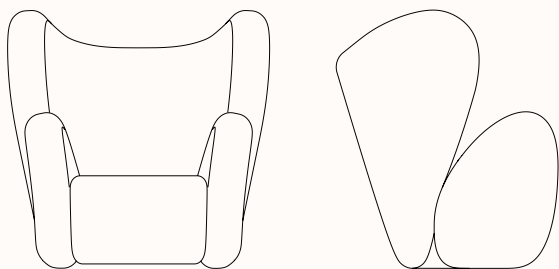

zenithinteriors.com

BIG BIG Lounge Chair

Zenith

Features:

With its simplified block-like structure, the Big Big Chair is a reinterpretation of classic Art Deco lounge chairs. The voluminous shapes are divided into four fully upholstered objects, each piece designed according to ergonomic needs, and put together in a new constellation.

Base available in a 180-degree swivel base with auto return or 360-degree swivel base without return, and can be used in lounge areas and homes. The voluminous and organic shapes of the Big Big Chair provide comfort and a feeling of relaxation.

Cat 3 - Fjord, Savanna, Zero'

Cat 4 - Moss', Safire, Baru, Sisu, Doré, Ismay

Leather

Cat IV - Sheepskin

Refer to NORR11 Fabric and Leather Specification for full range.

Dimensions:

Big Big Lounge Chair

OW 960mm

OD 810mm

SH 410mm

OH 980mm