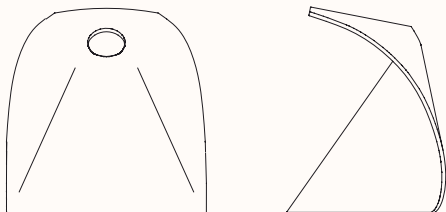

zenithinteriors.com

AP Low Stool

Zenith

Features:

AP is a Japanese inspired minimalist nesting stool made from a single sheet of moulded plywood offering an unexpected degree of comfort.

Design: SHIN AZUMI for LAPALMA

Warranty: 5 years

Certification: FSC

Awards: Interior Innovation Award 2011

Dimensions

S51

OW 470mm

OD 370mm

OH 500mm