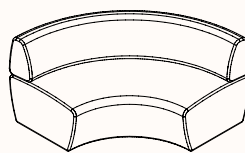

Refer to Zenith House Fabric/Leather Specification

Optional Arm: Upholstered in approved commercial Zenith House fabrics or COM

Dimensions

Arm

OW 60mm
OD 740mm
OH 640mm

**600 Lounge

OW 600mm
OD 736mm
SD 490mm
SH 450mm
OH 817mm

**1200 Lounge

OW 1200mm
OD 736mm
SD 490mm
SH 450mm
OH 817mm

Corner

OW 738mm
OD 738mm
SD 490mm
SH 450mm
OH 817mm

Concave

OW 1015mm
OD 778mm
SD 490mm
SH 450mm
OH 817mm

**Convex

OW 1015mm
OD 778mm
SD 490mm
SH 450mm
OH 817mm

**Double Concave

OW 1876mm
OD 904mm
SD 490mm
SH 450mm
OH 817mm

**Double Convex

OW 1876mm
OD 904mm
SD 490mm
SH 450mm
OH 817mm

600 Ottoman

OW 600mm
OD 736mm
SD 736mm
SH 450mm
OH 450mm

1200 Ottoman

OW 1200mm
OD 736mm
SD 736mm
SH 450mm
OH 450mm

Corner Ottoman

OW 736mm
OD 736mm
SD 736mm
SH 450mm
OH 450mm

Fixed upholstered arm (**compatible with specific models)

Dimensions

Curved Ottoman

OW 1015mm
OD 7778mm
SD 736mm
SH 450mm
OH 450mm

Double Curved Ottoman