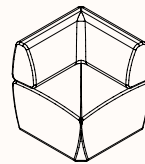

Refer to Zenith House Fabric/Leather Specification

Optional Arm: Upholstered in approved commercial Zenith House fabrics or COM

Dimensions

Arm

OW 60mm
OD 740mm
OH 640mm

**600 Lounge

OW 600mm
OD 736mm
SD 490mm
SH 450mm
OH 817mm

**1200 Lounge

OW 1200mm
OD 736mm
SD 490mm
SH 450mm
OH 817mm

Corner

OW 738mm
OD 738mm
SD 490mm
SH 450mm
OH 817mm

Concave

OW 1015mm
OD 778mm
SD 490mm
SH 450mm
OH 817mm

**Convex

OW 1015mm
OD 778mm
SD 490mm
SH 450mm
OH 817mm

**Double Concave

OW 1876mm
OD 904mm
SD 490mm
SH 450mm
OH 817mm

**Double Convex

OW 1876mm
OD 904mm
SD 490mm
SH 450mm
OH 817mm

600 Ottoman

OW 600mm
OD 736mm
SD 736mm
SH 450mm
OH 450mm

1200 Ottoman

OW 1200mm
OD 736mm
SD 736mm
SH 450mm
OH 450mm

Corner Ottoman

OW 736mm
OD 736mm
SD 736mm
SH 450mm
OH 450mm

Fixed upholstered arm (**compatible with specific models)

Dimensions

Curved Ottoman

OW 1015mm
OD 7778mm
SD 736mm
SH 450mm
OH 450mm

Double Curved Ottoman