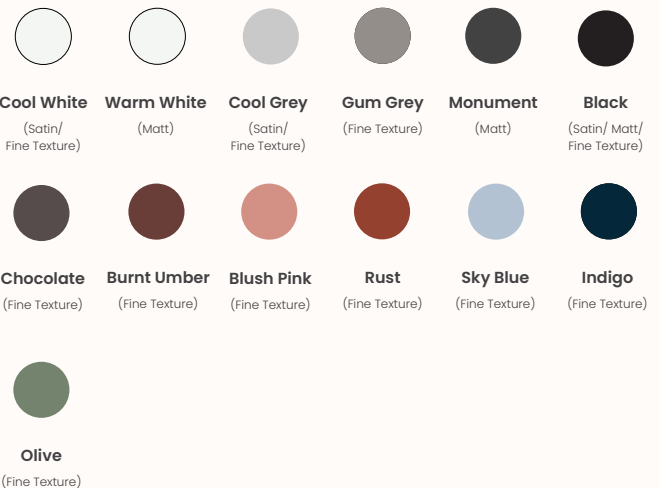

Zenith House Powder Coat:

Note:
Fine Texture is not suitable on Orbis Electric Adjust workstation