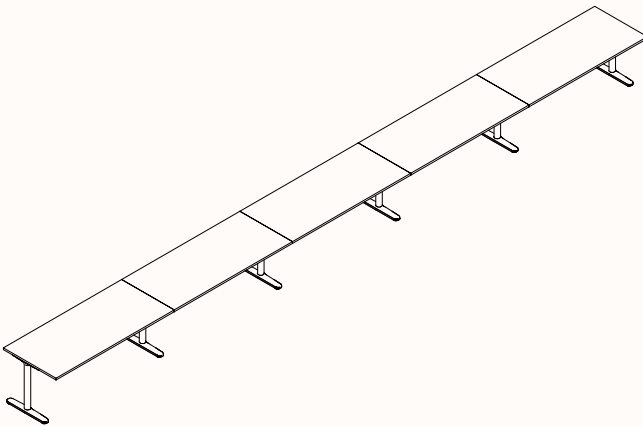

## 180 Degree Single

Length Range: 900-2700mm

1200-2400mm (Electric Adjust)

Depth Range: 600-900mm

These measurements apply to all worktop sizes within the Orbis range.

Run of 2\*

Run of 3\*

Run of 4\*