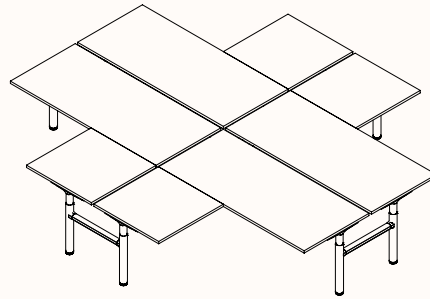

Pod of Two

3 End Left Hand & 3 End Right Hand

Pod of Four

2x 3 End Left Hand & 2x 3 End Right Hand

Height Range

Fixed Height: 720mm
Tech Adjust: 610-900mm
Winder Adjust: 610-900mm
Electric Adjust: 620-1230mm