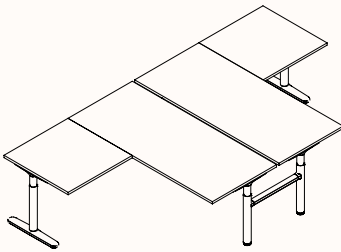

Pod of Two

3 End Left Hand & 3 End Right Hand

Pod of Four

2x 3 End Left Hand & 2x 3 End Right Hand

Height Range

Fixed Height: 720mm
Tech Adjust: 610-900mm
Winder Adjust: 610-900mm
Electric Adjust: 620-1230mm