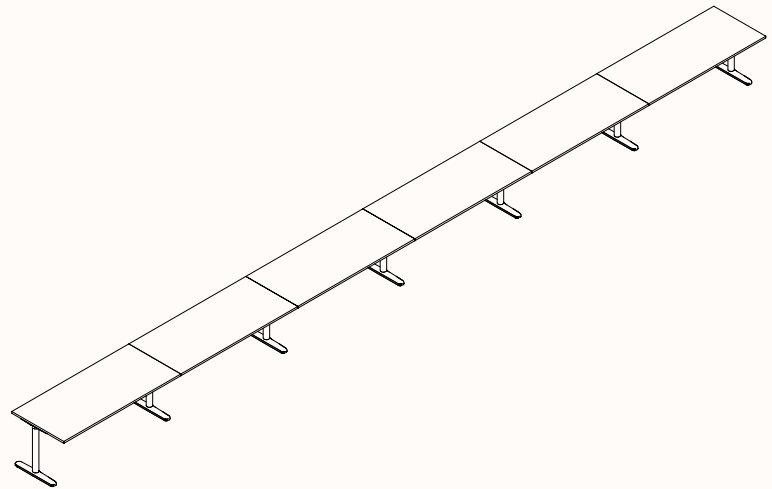

Run of 6*

Height Range

Fixed Height: 720mm*

Tech Adjust: 610-900mm

Winder Adjust: 610-900mm

Electric Adjust: 620-1230mm

Note: * Run of 2, 3, 4, 5, 6 is only available in Fixed Height