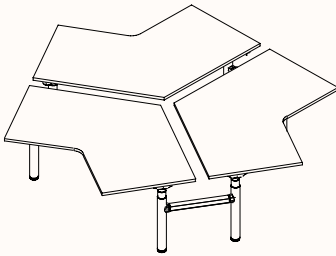

120-POD 3-2 LEG

Worktop Length: 1100mm - 1300mm
Worktop Depth: 600mm - 750mm
Overall Depth: 1225mm - 1600mm