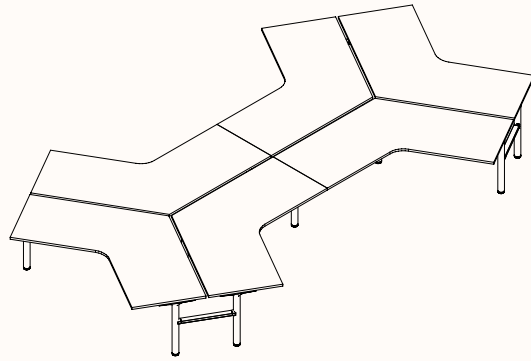

120 Degree

120 Degree Single

Width Range: 1200 - 2100mm
1200 - 1700mm (Electric Adjust)
Length Range: 1200 - 2100mm
1200 - 1700mm (Electric Adjust)
Depth Range: 600 - 900mm

Pod of 2

Pod of 3

Pod of 6*

Pod of 9*

Height Range

Fixed Height: 720mm*
Tech Adjust: 610-900mm
Winder Adjust: 610-900mm
Electric Adjust: 620-1230mm

Note: * Pod of 6 & 9 is only available in Fixed Height