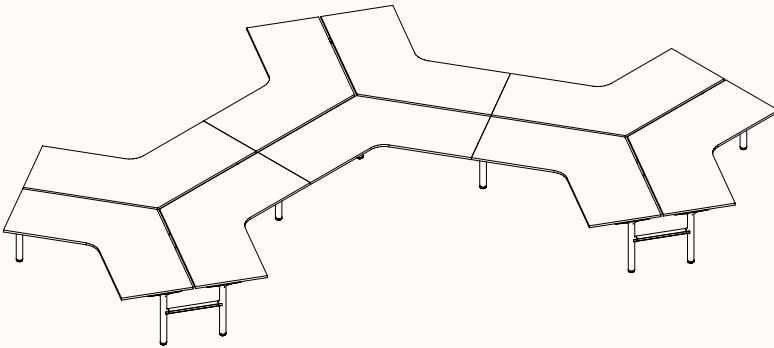

Pod of 3

Pod of 6*

Pod of 9*

Height Range

Fixed Height: 720mm*
Tech Adjust: 610-900mm
Winder Adjust: 610-900mm
Electric Adjust: 620-1230mm

Note: * Pod of 6 & 9 is only available in Fixed Height