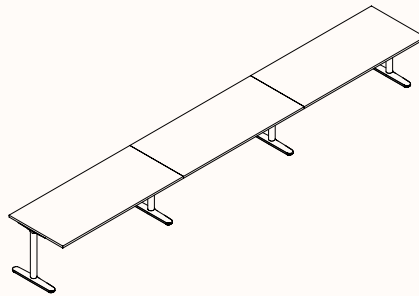

## 180 Degree Single

Length Range: 900-2700mm

1200-2400mm (Electric Adjust)

Depth Range: 600-900mm

These measurements apply to all worktop sizes within the Orbis range.

Run of 2\*

Run of 3\*

Run of 4\*