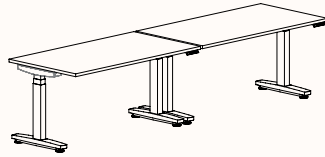

zenithinteriors.com

RUMBA Workstation

Zenith

Features:

The robust Rumba Workstation is simple design language in a bold form. Showcasing exceptional stability and strength without compromising on visual clarity, the workstation's mechanisms are hidden from view so as not to disturb the clean lines and resolution. The solidity of the table legs gives the workstation a firmly grounded and purposeful stance. In a moment that demands the versatility of our workplaces, Rumba is a high achiever. With a high focus on enhancing the end users feelings of wellbeing, this system is available in fixed height, technician, winder and electric adjustment.

Options:

- [180°](#), [120°](#), [90°](#) configurations
- Fixed Height, Tech Adjust, Winder Adjust or Electric Adjust
- Worktop in 25mm or 32mm
- Precinct, CTRL, Cloud, Framed (S30/S50) Screen
- CTRL Rail compatibility: Double Sided rail (1-way or 2-way brackets), worktop mounted and pod mounted
- Cable management: 96mm duct, Cable Tray & Duct Bridges, Glovebox with/without internal powerplate, Umbilical and Cable Sock
- Floorsight pucks and sensors
- Legs with feet have 10mm of levelling adjustment, legs with no feet have 25mm of levelling adjustment
- Castors available on 180 Degree single desk only

Note:
Fine Texture is not suitable on Rumba Electric Adjust workstation

180 Degree

180 Degree Single

Length Range: 900 - 2700mm

1200 - 2400mm (Electric Adjust)

Depth Range: 600 - 900mm

Run of 2

Run of 3