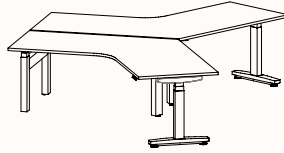

700-1100mm (Sit-Stand Pods)

Electric Adjust:* 620-1230mm

Electric Adjust (Veyhl):* 650-1310mm (180-Deg with Foot)

Note: * Available in 180 Degree Single Desk only

180 Degree

Pod of 2

Pod of 4

Run of 6

Pod of 8

Pod of 10

Run of 12

Height Ranges

Fixed Height: 720mm

Tech Adjust: 610-900mm

Winder Adjust: 610-900mm (Sit-Sit)

700-1050mm (Sit-Stand Single Desks)

700-1100mm (Sit-Stand Pods)

120 Degree

120 Degree Single

Width Range: 1200 - 2100mm
1200 - 1700mm (Electric Adjust)
Length Range: 1200 - 2100mm
1200 - 1700mm (Electric Adjust)
Depth Range: 600 - 900mm

Pod of 2