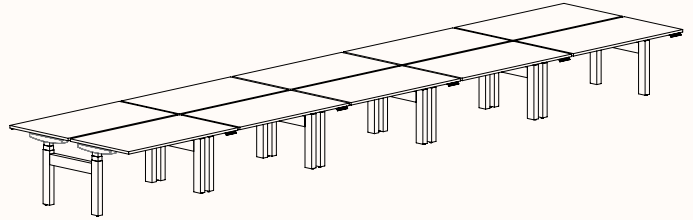

700-1100mm (Sit-Stand Pods)

Electric Adjust:* 620-1230mm

Electric Adjust (Veyhl):* 650-1310mm (180-Deg with Foot)

Note: * Available in 180 Degree Single Desk only

180 Degree

Pod of 2

Pod of 4

Run of 6

Pod of 8

Pod of 10

Run of 12

Height Ranges

Fixed Height: 720mm

Tech Adjust: 610-900mm

Winder Adjust: 610-900mm (Sit-Sit)

700-1050mm (Sit-Stand Single Desks)

700-1100mm (Sit-Stand Pods)

120 Degree

120 Degree Single

Width Range: 1200 - 2100mm
1200 - 1700mm (Electric Adjust)
Length Range: 1200 - 2100mm
1200 - 1700mm (Electric Adjust)
Depth Range: 600 - 900mm

Pod of 2