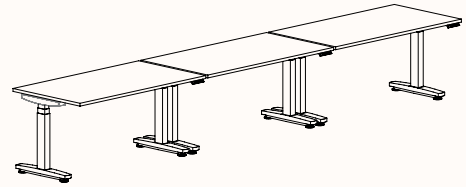

zenithinteriors.com

RUMBA Workstation

Zenith

Features:

The robust Rumba Workstation is simple design language in a bold form. Showcasing exceptional stability and strength without compromising on visual clarity, the workstation's mechanisms are hidden from view so as not to disturb the clean lines and resolution. The solidity of the table legs gives the workstation a firmly grounded and purposeful stance. In a moment that demands the versatility of our workplaces, Rumba is a high achiever. With a high focus on enhancing the end users feelings of wellbeing, this system is available in fixed height, technician, winder and electric adjustment.

Options:

- [180°](#), [120°](#), [90°](#) configurations
- Fixed Height, Tech Adjust, Winder Adjust or Electric Adjust
- Worktop in 25mm or 32mm
- Precinct, CTRL, Cloud, Framed (S30/S50) Screen
- CTRL Rail compatibility: Double Sided rail (1-way or 2-way brackets), worktop mounted and pod mounted
- Cable management: 96mm duct, Cable Tray & Duct Bridges, Glovebox with/without internal powerplate, Umbilical and Cable Sock
- Floorsight pucks and sensors
- Legs with feet have 10mm of levelling adjustment, legs with no feet have 25mm of levelling adjustment
- Castors available on 180 Degree single desk only

Note:
Fine Texture is not suitable on Rumba Electric Adjust workstation

180 Degree

180 Degree Single

Length Range: 900 - 2700mm

1200 - 2400mm (Electric Adjust)

Depth Range: 600 - 900mm

Run of 2

Run of 3