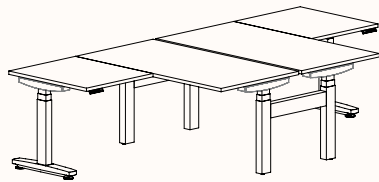

Note: *Not available in 120 Pod of 6 & 9.

90 Degree

3 End Left Hand

Width Range: 1200 - 2700mm
1200 - 2400mm (Electric Adjust)
Length Range: 1200 - 2700mm
1200 - 2100mm (Electric Adjust)
Depth Range: 600 - 900mm

3 End Right Hand

Pod of Two

3 End Left Hand & 3 End Right Hand

Pod of Four

2x 3 End Left Hand & 2x 3 End Right Hand

Height Ranges

Fixed Height: 720mm
Tech Adjust: 610-900mm
Winder Adjust: 610-900mm (Sit-Sit)
700-1050mm (Sit-Stand Single Desks)
700-1100mm (Sit-Stand Pods)
Electric Adjust: 620-1230mm
Electric Adjust (Veyhl): 650-1310mm (With Foot)