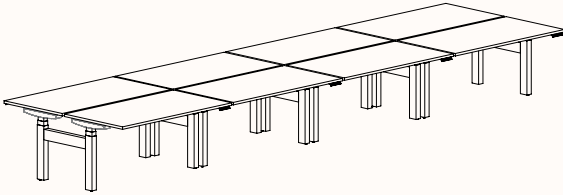

700-1100mm (Sit-Stand Pods)

Electric Adjust:* 620-1230mm

Electric Adjust (Veyhl):* 650-1310mm (180-Deg with Foot)

Note: * Available in 180 Degree Single Desk only

180 Degree

Pod of 2

Pod of 4

Run of 6

Pod of 8

Pod of 10

Run of 12

Height Ranges

Fixed Height: 720mm

Tech Adjust: 610-900mm

Winder Adjust: 610-900mm (Sit-Sit)

700-1050mm (Sit-Stand Single Desks)

700-1100mm (Sit-Stand Pods)

120 Degree

120 Degree Single

Width Range: 1200 - 2100mm
1200 - 1700mm (Electric Adjust)
Length Range: 1200 - 2100mm
1200 - 1700mm (Electric Adjust)
Depth Range: 600 - 900mm

Pod of 2