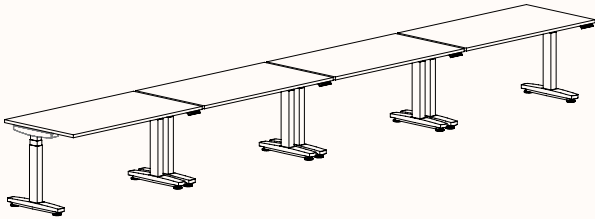

Note:
Fine Texture is not suitable on Rumba Electric Adjust workstation

180 Degree

180 Degree Single

Length Range: 900 - 2700mm

1200 - 2400mm (Electric Adjust)

Depth Range: 600 - 900mm

Run of 2

Run of 3

Run of 4

Run of 5

Run of 6

Height Ranges

Fixed Height: 720mm

Tech Adjust: 610-900mm

Winder Adjust: 610-900mm (Sit-Sit)

700-1050mm (Sit-Stand Single Desks)

700-1100mm (Sit-Stand Pods)

Electric Adjust:* 620-1230mm

Electric Adjust (Veyhl):* 650-1310mm (180-Deg with Foot)

Note: * Available in 180 Degree Single Desk only

180 Degree

Pod of 2

Pod of 4

Run of 6