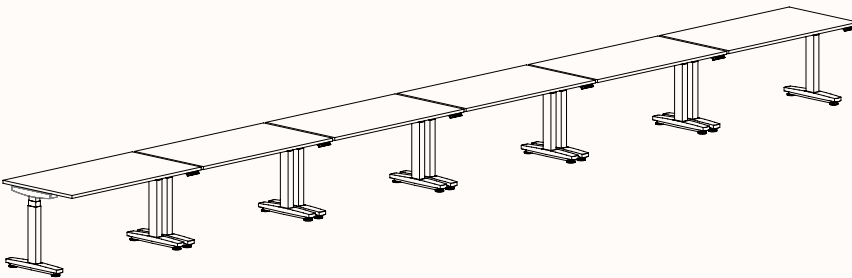

Note:
Fine Texture is not suitable on Rumba Electric Adjust workstation

180 Degree

180 Degree Single

Length Range: 900 - 2700mm

1200 - 2400mm (Electric Adjust)

Depth Range: 600 - 900mm

Run of 2

Run of 3

Run of 4

Run of 5

Run of 6

Height Ranges

Fixed Height: 720mm

Tech Adjust: 610-900mm

Winder Adjust: 610-900mm (Sit-Sit)

700-1050mm (Sit-Stand Single Desks)

700-1100mm (Sit-Stand Pods)

Electric Adjust:* 620-1230mm

Electric Adjust (Veyhl):* 650-1310mm (180-Deg with Foot)

Note: * Available in 180 Degree Single Desk only

180 Degree

Pod of 2

Pod of 4

Run of 6