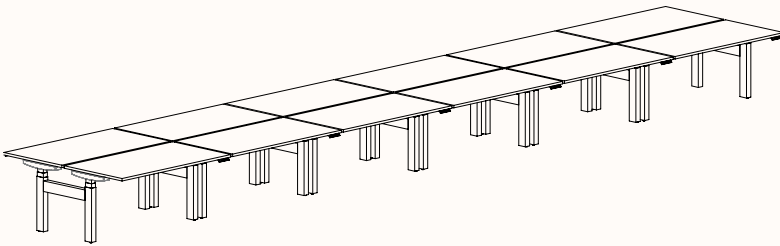

700-1100mm (Sit-Stand Pods)

Electric Adjust:* 620-1230mm

Electric Adjust (Veyhl):* 650-1310mm (180-Deg with Foot)

Note: * Available in 180 Degree Single Desk only

180 Degree

Pod of 2

Pod of 4

Run of 6

Pod of 8

Pod of 10

Run of 12

Height Ranges

Fixed Height: 720mm

Tech Adjust: 610-900mm

Winder Adjust: 610-900mm (Sit-Sit)

700-1050mm (Sit-Stand Single Desks)

700-1100mm (Sit-Stand Pods)

120 Degree

120 Degree Single

Width Range: 1200 - 2100mm
1200 - 1700mm (Electric Adjust)
Length Range: 1200 - 2100mm
1200 - 1700mm (Electric Adjust)
Depth Range: 600 - 900mm

Pod of 2