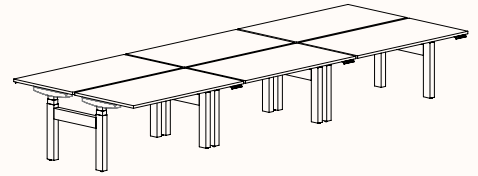

700-1100mm (Sit-Stand Pods)

Electric Adjust:* 620-1230mm

Electric Adjust (Veyhl):* 650-1310mm (180-Deg with Foot)

Note: * Available in 180 Degree Single Desk only

180 Degree

Pod of 2

Pod of 4

Run of 6

Pod of 8

Pod of 10

Run of 12

Height Ranges

Fixed Height: 720mm

Tech Adjust: 610-900mm

Winder Adjust: 610-900mm (Sit-Sit)

700-1050mm (Sit-Stand Single Desks)

700-1100mm (Sit-Stand Pods)

120 Degree

120 Degree Single

Width Range: 1200 - 2100mm
1200 - 1700mm (Electric Adjust)
Length Range: 1200 - 2100mm
1200 - 1700mm (Electric Adjust)
Depth Range: 600 - 900mm

Pod of 2