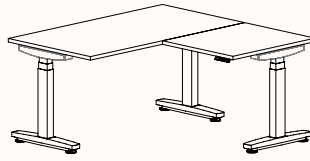

700-1100mm (Sit-Stand Pods)

120 Degree

120 Degree Single

Width Range: 1200 - 2100mm
1200 - 1700mm (Electric Adjust)
Length Range: 1200 - 2100mm
1200 - 1700mm (Electric Adjust)
Depth Range: 600 - 900mm

Pod of 2

Pod of 3

Pod of 6*

Pod of 9*

Height Ranges

Fixed Height: 720mm
Tech Adjust: 610-900mm
Winder Adjust: 610-900mm (Sit-Sit)
700-1050mm (Sit-Stand Single Desks)
700-1100mm (Sit-Stand Pods)
Electric Adjust:* 620-1230mm

Note: *Not available in 120 Pod of 6 & 9.

90 Degree

3 End Left Hand

Width Range: 1200 - 2700mm
1200 - 2400mm (Electric Adjust)
Length Range: 1200 - 2700mm
1200 - 2100mm (Electric Adjust)
Depth Range: 600 - 900mm