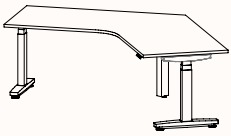

700-1100mm (Sit-Stand Pods)

Electric Adjust:* 620-1230mm

Electric Adjust (Veyhl):* 650-1310mm (180-Deg with Foot)

Note: * Available in 180 Degree Single Desk only

180 Degree

Pod of 2

Pod of 4

Run of 6

Pod of 8

Pod of 10

Run of 12

Height Ranges

Fixed Height: 720mm

Tech Adjust: 610-900mm

Winder Adjust: 610-900mm (Sit-Sit)

700-1050mm (Sit-Stand Single Desks)

700-1100mm (Sit-Stand Pods)

120 Degree

120 Degree Single

Width Range: 1200 - 2100mm
1200 - 1700mm (Electric Adjust)
Length Range: 1200 - 2100mm
1200 - 1700mm (Electric Adjust)
Depth Range: 600 - 900mm

Pod of 2