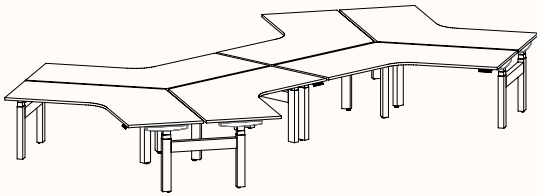

700-1100mm (Sit-Stand Pods)

120 Degree

120 Degree Single

Width Range: 1200 - 2100mm
1200 - 1700mm (Electric Adjust)
Length Range: 1200 - 2100mm
1200 - 1700mm (Electric Adjust)
Depth Range: 600 - 900mm

Pod of 2

Pod of 3

Pod of 6*

Pod of 9*

Height Ranges

Fixed Height: 720mm
Tech Adjust: 610-900mm
Winder Adjust: 610-900mm (Sit-Sit)
700-1050mm (Sit-Stand Single Desks)
700-1100mm (Sit-Stand Pods)
Electric Adjust:* 620-1230mm