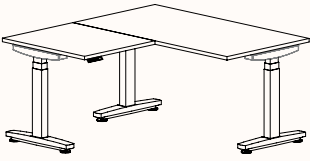

700-1100mm (Sit-Stand Pods)

120 Degree

120 Degree Single

Width Range: 1200 - 2100mm
1200 - 1700mm (Electric Adjust)
Length Range: 1200 - 2100mm
1200 - 1700mm (Electric Adjust)
Depth Range: 600 - 900mm

Pod of 2

Pod of 3

Pod of 6*

Pod of 9*

Height Ranges

Fixed Height: 720mm
Tech Adjust: 610-900mm
Winder Adjust: 610-900mm (Sit-Sit)
700-1050mm (Sit-Stand Single Desks)
700-1100mm (Sit-Stand Pods)
Electric Adjust:* 620-1230mm

Note: *Not available in 120 Pod of 6 & 9.

90 Degree

3 End Left Hand

Width Range: 1200 - 2700mm
1200 - 2400mm (Electric Adjust)
Length Range: 1200 - 2700mm
1200 - 2100mm (Electric Adjust)
Depth Range: 600 - 900mm