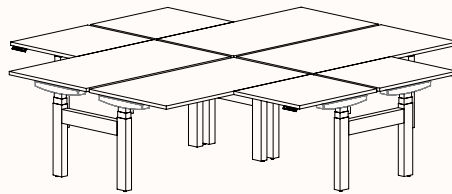

Pod of Four

2x 3 End Left Hand & 2x 3 End Right Hand

Height Ranges

Fixed Height: 720mm
Tech Adjust: 610-900mm
Winder Adjust: 610-900mm (Sit-Sit)
700-1050mm (Sit-Stand Single Desks)
700-1100mm (Sit-Stand Pods)
Electric Adjust: 620-1230mm
Electric Adjust (Veyhl): 650-1310mm (With Foot)