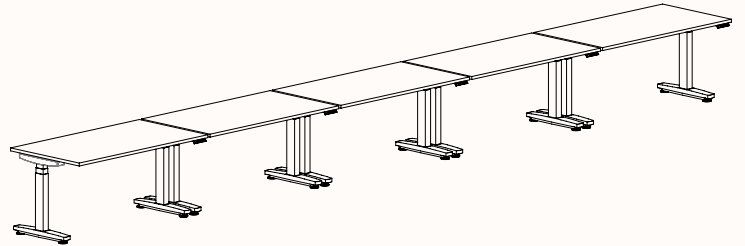

Note:
Fine Texture is not suitable on Rumba Electric Adjust workstation

180 Degree

180 Degree Single

Length Range: 900 - 2700mm

1200 - 2400mm (Electric Adjust)

Depth Range: 600 - 900mm

Run of 2

Run of 3

Run of 4

Run of 5

Run of 6

Height Ranges

Fixed Height: 720mm

Tech Adjust: 610-900mm

Winder Adjust: 610-900mm (Sit-Sit)

700-1050mm (Sit-Stand Single Desks)

700-1100mm (Sit-Stand Pods)

Electric Adjust:* 620-1230mm

Electric Adjust (Veyhl):* 650-1310mm (180-Deg with Foot)

Note: * Available in 180 Degree Single Desk only

180 Degree

Pod of 2

Pod of 4

Run of 6