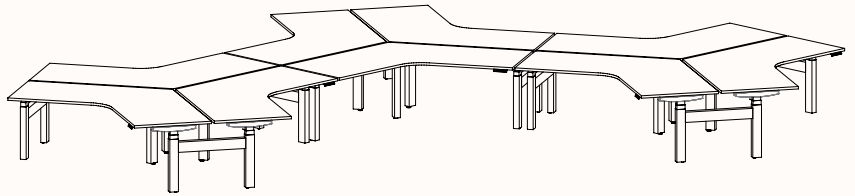

700-1100mm (Sit-Stand Pods)

120 Degree

120 Degree Single

Width Range: 1200 - 2100mm
1200 - 1700mm (Electric Adjust)
Length Range: 1200 - 2100mm
1200 - 1700mm (Electric Adjust)
Depth Range: 600 - 900mm

Pod of 2

Pod of 3

Pod of 6*

Pod of 9*

Height Ranges

Fixed Height: 720mm
Tech Adjust: 610-900mm
Winder Adjust: 610-900mm (Sit-Sit)
700-1050mm (Sit-Stand Single Desks)
700-1100mm (Sit-Stand Pods)
Electric Adjust:* 620-1230mm