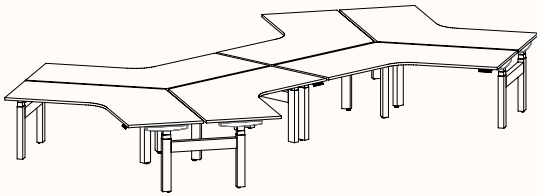

Height Ranges

Fixed Height: 720mm

Tech Adjust: 610-900mm

Winder Adjust: 610-900mm (Sit-Sit)

700-1050mm (Sit-Stand Single Desks)

700-1100mm (Sit-Stand Pods)

120 Degree

120 Degree Single

Width Range: 1200 - 2100mm
1200 - 1700mm (Electric Adjust)
Length Range: 1200 - 2100mm
1200 - 1700mm (Electric Adjust)
Depth Range: 600 - 900mm

Pod of 2

Pod of 3

Pod of 6*

Pod of 9*

Height Ranges

Fixed Height: 720mm
Tech Adjust: 610-900mm
Winder Adjust: 610-900mm (Sit-Sit)
700-1050mm (Sit-Stand Single Desks)
700-1100mm (Sit-Stand Pods)
Electric Adjust:* 620-1230mm

Note: *Not available in 120 Pod of 6 & 9.

90 Degree

3 End Left Hand

Width Range: 1200 - 2700mm
1200 - 2400mm (Electric Adjust)
Length Range: 1200 - 2700mm
1200 - 2100mm (Electric Adjust)
Depth Range: 600 - 900mm