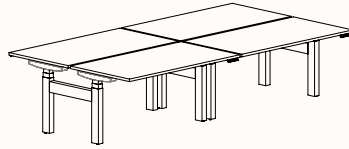

Note:
Fine Texture is not suitable on Rumba Electric Adjust workstation

180 Degree

180 Degree Single

Length Range: 900 - 2700mm

1200 - 2400mm (Electric Adjust)

Depth Range: 600 - 900mm

Run of 2

Run of 3

Run of 4

Run of 5

Run of 6

Height Ranges

Fixed Height:	720mm
Tech Adjust:	610-900mm
Winder Adjust:	610-900mm (Sit-Sit) 700-1050mm (Sit-Stand Single Desks) 700-1100mm (Sit-Stand Pods)
Electric Adjust:*	620-1230mm
Electric Adjust (Veyhl):*	650-1310mm (180-Deg with Foot)

Note: * Available in 180 Degree Single Desk only

180 Degree

Pod of 2

Pod of 4

Run of 6

Pod of 8

Pod of 10

Run of 12