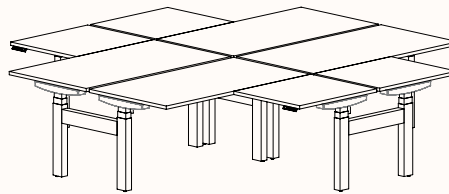

Pod of Four

2x 3 End Left Hand & 2x 3 End Right Hand

Height Ranges

Fixed Height: 720mm
Tech Adjust: 610-900mm
Winder Adjust: 610-900mm (Sit-Sit)
700-1050mm (Sit-Stand Single Desks)
700-1100mm (Sit-Stand Pods)
Electric Adjust: 620-1230mm
Electric Adjust (Veyhl): 650-1310mm (With Foot)