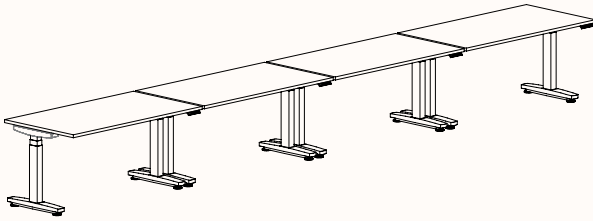

Note:
Fine Texture is not suitable on Rumba Electric Adjust workstation

180 Degree

180 Degree Single

Length Range: 900 - 2700mm

1200 - 2400mm (Electric Adjust)

Depth Range: 600 - 900mm

Run of 2

Run of 3

Run of 4

Run of 5

Run of 6

Height Ranges

Fixed Height:	720mm
Tech Adjust:	610-900mm
Winder Adjust:	610-900mm (Sit-Sit) 700-1050mm (Sit-Stand Single Desks) 700-1100mm (Sit-Stand Pods)
Electric Adjust:*	620-1230mm
Electric Adjust (Veyhl):*	650-1310mm (180-Deg with Foot)

Width Range: 1200 - 2100mm
1200 - 1700mm (Electric Adjust)
Length Range: 1200 - 2100mm
1200 - 1700mm (Electric Adjust)
Depth Range: 600 - 900mm

Pod of 2

Pod of 3

Pod of 6*

Pod of 9*

Height Ranges

Fixed Height: 720mm
Tech Adjust: 610-900mm
Winder Adjust: 610-900mm (Sit-Sit)
700-1050mm (Sit-Stand Single Desks)
700-1100mm (Sit-Stand Pods)
Electric Adjust:* 620-1230mm