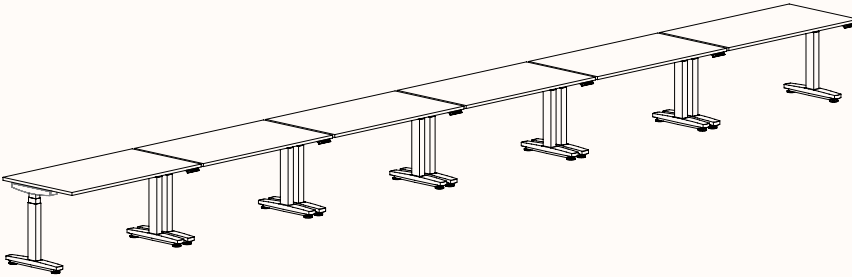

Note:
Fine Texture is not suitable on Rumba Electric Adjust workstation

180 Degree

180 Degree Single

Length Range: 900 - 2700mm

1200 - 2400mm (Electric Adjust)

Depth Range: 600 - 900mm

Run of 2

Run of 3

Run of 4

Run of 5

Run of 6

Height Ranges

Fixed Height:	720mm
Tech Adjust:	610-900mm
Winder Adjust:	610-900mm (Sit-Sit) 700-1050mm (Sit-Stand Single Desks) 700-1100mm (Sit-Stand Pods)
Electric Adjust:*	620-1230mm
Electric Adjust (Veyhl):*	650-1310mm (180-Deg with Foot)

Width Range: 1200 - 2100mm
1200 - 1700mm (Electric Adjust)
Length Range: 1200 - 2100mm
1200 - 1700mm (Electric Adjust)
Depth Range: 600 - 900mm

Pod of 2

Pod of 3

Pod of 6*

Pod of 9*

Height Ranges

Fixed Height: 720mm
Tech Adjust: 610-900mm
Winder Adjust: 610-900mm (Sit-Sit)
700-1050mm (Sit-Stand Single Desks)
700-1100mm (Sit-Stand Pods)
Electric Adjust:* 620-1230mm