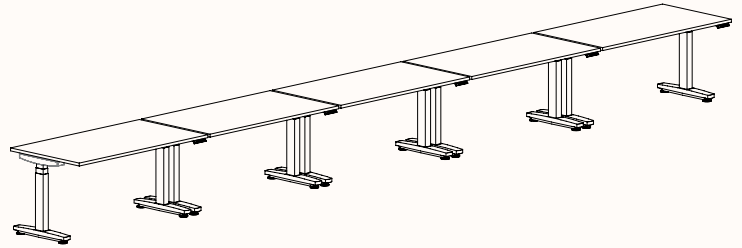

Note:
Fine Texture is not suitable on Rumba Electric Adjust workstation

180 Degree

180 Degree Single

Length Range: 900 - 2700mm

1200 - 2400mm (Electric Adjust)

Depth Range: 600 - 900mm

Run of 2

Run of 3

Run of 4

Run of 5

Run of 6

Height Ranges

Fixed Height:	720mm
Tech Adjust:	610-900mm
Winder Adjust:	610-900mm (Sit-Sit) 700-1050mm (Sit-Stand Single Desks) 700-1100mm (Sit-Stand Pods)
Electric Adjust:*	620-1230mm
Electric Adjust (Veyhl):*	650-1310mm (180-Deg with Foot)

Width Range: 1200 - 2100mm
1200 - 1700mm (Electric Adjust)
Length Range: 1200 - 2100mm
1200 - 1700mm (Electric Adjust)
Depth Range: 600 - 900mm

Pod of 2

Pod of 3

Pod of 6*

Pod of 9*

Height Ranges

Fixed Height: 720mm
Tech Adjust: 610-900mm
Winder Adjust: 610-900mm (Sit-Sit)
700-1050mm (Sit-Stand Single Desks)
700-1100mm (Sit-Stand Pods)
Electric Adjust:* 620-1230mm