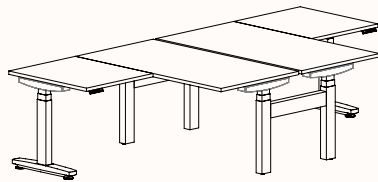

Width Range: 1200 - 2100mm
1200 - 1700mm (Electric Adjust)
Length Range: 1200 - 2100mm
1200 - 1700mm (Electric Adjust)
Depth Range: 600 - 900mm

Pod of 2

Pod of 3

Pod of 6*

Pod of 9*

Height Ranges

Fixed Height: 720mm
Tech Adjust: 610-900mm
Winder Adjust: 610-900mm (Sit-Sit)
700-1050mm (Sit-Stand Single Desks)
700-1100mm (Sit-Stand Pods)
Electric Adjust:* 620-1230mm

Note: *Not available in 120 Pod of 6 & 9.

90 Degree

3 End Left Hand

Width Range: 1200 - 2700mm
1200 - 2400mm (Electric Adjust)
Length Range: 1200 - 2700mm
1200 - 2100mm (Electric Adjust)
Depth Range: 600 - 900mm

3 End Right Hand

Pod of Two

3 End Left Hand & 3 End Right Hand

Pod of Four

2x 3 End Left Hand & 2x 3 End Right Hand

Height Ranges

Fixed Height: 720mm
Tech Adjust: 610-900mm
Winder Adjust: 610-900mm (Sit-Sit)
700-1050mm (Sit-Stand Single Desks)
700-1100mm (Sit-Stand Pods)
Electric Adjust: 620-1230mm
Electric Adjust (Veyhl): 650-1310mm (With Foot)