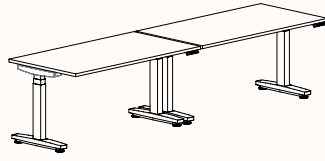

zenithinteriors.com

RUMBA Workstation

Zenith

Features:

The robust Rumba Workstation is simple design language in a bold form. Showcasing exceptional stability and strength without compromising on visual clarity, the workstation's mechanisms are hidden from view so as not to disturb the clean lines and resolution. The solidity of the table legs gives the workstation a firmly grounded and purposeful stance. In a moment that demands the versatility of our workplaces, Rumba is a high achiever. With a high focus on enhancing the end users feelings of wellbeing, this system is available in fixed height, technician, winder and electric adjustment.

Options:

- [180°](#), [120°](#), [90°](#) configurations
- Fixed Height, Tech Adjust, Winder Adjust or Electric Adjust
- Worktop in 25mm or 32mm
- Precinct, CTRL, Cloud, Framed (S30/S50) Screen
- CTRL Rail compatibility: Double Sided rail (1-way or 2-way brackets), worktop mounted and pod mounted
- Cable management: 96mm duct, Cable Tray & Duct Bridges, Glovebox with/without internal powerplate, Umbilical and Cable Sock
- Floorsight pucks and sensors
- Legs with feet have 10mm of levelling adjustment, legs with no feet have 25mm of levelling adjustment
- Castors available on 180 Degree single desk only

Note:
Fine Texture is not suitable on Rumba Electric Adjust workstation

180 Degree

180 Degree Single

Length Range: 900 - 2700mm

1200 - 2400mm (Electric Adjust)

Depth Range: 600 - 900mm

Run of 2

Run of 3

Width Range: 1200 - 2100mm
1200 - 1700mm (Electric Adjust)
Length Range: 1200 - 2100mm
1200 - 1700mm (Electric Adjust)
Depth Range: 600 - 900mm

Pod of 2

Pod of 3

Pod of 6*

Pod of 9*

Height Ranges

Fixed Height: 720mm
Tech Adjust: 610-900mm
Winder Adjust: 610-900mm (Sit-Sit)
700-1050mm (Sit-Stand Single Desks)
700-1100mm (Sit-Stand Pods)
Electric Adjust:* 620-1230mm