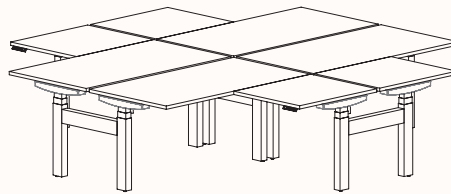

Pod of Four

2x 3 End Left Hand & 2x 3 End Right Hand

Height Ranges

Fixed Height: 720mm
Tech Adjust: 610-900mm
Winder Adjust: 610-900mm (Sit-Sit)
700-1050mm (Sit-Stand Single Desks)
700-1100mm (Sit-Stand Pods)
Electric Adjust: 620-1230mm
Electric Adjust (Veyhl): 650-1310mm (With Foot)