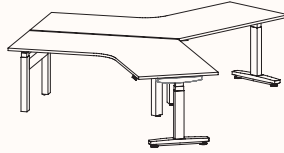

Height Ranges

Fixed Height: 720mm

Tech Adjust: 610-900mm

Winder Adjust: 610-900mm (Sit-Sit)

700-1050mm (Sit-Stand Single Desks)

700-1100mm (Sit-Stand Pods)

120 Degree

120 Degree Single

Width Range: 1200 - 2100mm
1200 - 1700mm (Electric Adjust)
Length Range: 1200 - 2100mm
1200 - 1700mm (Electric Adjust)
Depth Range: 600 - 900mm

Pod of 2

Pod of 3

Pod of 6*

Pod of 9*

Height Ranges

Fixed Height: 720mm
Tech Adjust: 610-900mm
Winder Adjust: 610-900mm (Sit-Sit)
700-1050mm (Sit-Stand Single Desks)
700-1100mm (Sit-Stand Pods)
Electric Adjust:* 620-1230mm

Note: *Not available in 120 Pod of 6 & 9.

90 Degree

3 End Left Hand

Width Range: 1200 - 2700mm
1200 - 2400mm (Electric Adjust)
Length Range: 1200 - 2700mm
1200 - 2100mm (Electric Adjust)
Depth Range: 600 - 900mm