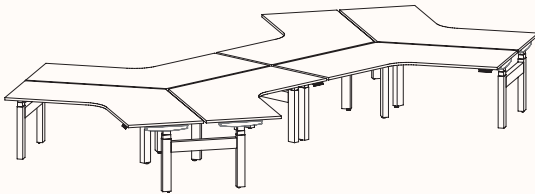

zenithinteriors.com

RUMBA Workstation

Zenith

Features:

The robust Rumba Workstation is simple design language in a bold form. Showcasing exceptional stability and strength without compromising on visual clarity, the workstation's mechanisms are hidden from view so as not to disturb the clean lines and resolution. The solidity of the table legs gives the workstation a firmly grounded and purposeful stance. In a moment that demands the versatility of our workplaces, Rumba is a high achiever. With a high focus on enhancing the end users feelings of wellbeing, this system is available in fixed height, technician, winder and electric adjustment.

Height Ranges

Fixed Height: 720mm

Tech Adjust: 610-900mm

Winder Adjust: 610-900mm (Sit-Sit)

700-1050mm (Sit-Stand Single Desks)

700-1100mm (Sit-Stand Pods)

120 Degree

120 Degree Single

Width Range: 1200 - 2100mm
1200 - 1700mm (Electric Adjust)
Length Range: 1200 - 2100mm
1200 - 1700mm (Electric Adjust)
Depth Range: 600 - 900mm

Pod of 2

Pod of 3

Pod of 6*

Pod of 9*

Height Ranges

Fixed Height: 720mm
Tech Adjust: 610-900mm
Winder Adjust: 610-900mm (Sit-Sit)
700-1050mm (Sit-Stand Single Desks)
700-1100mm (Sit-Stand Pods)
Electric Adjust:* 620-1230mm

Note: *Not available in 120 Pod of 6 & 9.

90 Degree

3 End Left Hand

Width Range: 1200 - 2700mm
1200 - 2400mm (Electric Adjust)
Length Range: 1200 - 2700mm
1200 - 2100mm (Electric Adjust)
Depth Range: 600 - 900mm