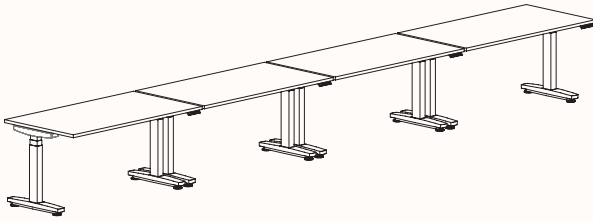

zenithinteriors.com

RUMBA Workstation

Zenith

Features:

The robust Rumba Workstation is simple design language in a bold form. Showcasing exceptional stability and strength without compromising on visual clarity, the workstation's mechanisms are hidden from view so as not to disturb the clean lines and resolution. The solidity of the table legs gives the workstation a firmly grounded and purposeful stance. In a moment that demands the versatility of our workplaces, Rumba is a high achiever. With a high focus on enhancing the end users feelings of wellbeing, this system is available in fixed height, technician, winder and electric adjustment.

Zenith House Powder Coat:

Note:
Fine Texture is not suitable on Rumba Electric Adjust workstation

180 Degree

180 Degree Single

Length Range: 900 - 2700mm

1200 - 2400mm (Electric Adjust)

Depth Range: 600 - 900mm

Run of 2

Run of 3

Run of 4

Run of 5

Run of 6

Height Ranges

Fixed Height:	720mm
Tech Adjust:	610-900mm
Winder Adjust:	610-900mm (Sit-Sit) 700-1050mm (Sit-Stand Single Desks) 700-1100mm (Sit-Stand Pods)
Electric Adjust:*	620-1230mm
Electric Adjust (Veyhl):*	650-1310mm (180-Deg with Foot)

Width Range: 1200 - 2100mm
1200 - 1700mm (Electric Adjust)
Length Range: 1200 - 2100mm
1200 - 1700mm (Electric Adjust)
Depth Range: 600 - 900mm

Pod of 2

Pod of 3

Pod of 6*

Pod of 9*

Height Ranges

Fixed Height: 720mm
Tech Adjust: 610-900mm
Winder Adjust: 610-900mm (Sit-Sit)
700-1050mm (Sit-Stand Single Desks)
700-1100mm (Sit-Stand Pods)
Electric Adjust:* 620-1230mm