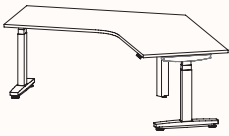

Height Ranges

Fixed Height: 720mm

Tech Adjust: 610-900mm

Winder Adjust: 610-900mm (Sit-Sit)

700-1050mm (Sit-Stand Single Desks)

700-1100mm (Sit-Stand Pods)

120 Degree

120 Degree Single

Width Range: 1200 - 2100mm
1200 - 1700mm (Electric Adjust)
Length Range: 1200 - 2100mm
1200 - 1700mm (Electric Adjust)
Depth Range: 600 - 900mm

Pod of 2

Pod of 3

Pod of 6*

Pod of 9*

Height Ranges

Fixed Height: 720mm
Tech Adjust: 610-900mm
Winder Adjust: 610-900mm (Sit-Sit)
700-1050mm (Sit-Stand Single Desks)
700-1100mm (Sit-Stand Pods)
Electric Adjust:* 620-1230mm

Note: *Not available in 120 Pod of 6 & 9.

90 Degree

3 End Left Hand

Width Range: 1200 - 2700mm
1200 - 2400mm (Electric Adjust)
Length Range: 1200 - 2700mm
1200 - 2100mm (Electric Adjust)
Depth Range: 600 - 900mm