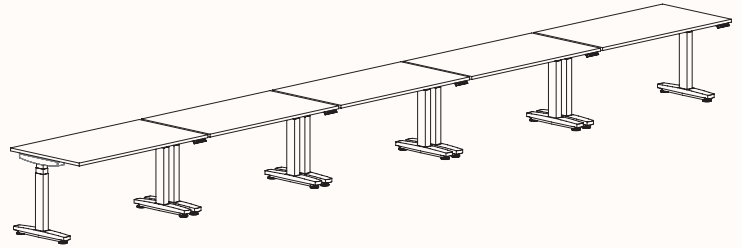

zenithinteriors.com

RUMBA Workstation

Zenith

Features:

The robust Rumba Workstation is simple design language in a bold form. Showcasing exceptional stability and strength without compromising on visual clarity, the workstation's mechanisms are hidden from view so as not to disturb the clean lines and resolution. The solidity of the table legs gives the workstation a firmly grounded and purposeful stance. In a moment that demands the versatility of our workplaces, Rumba is a high achiever. With a high focus on enhancing the end users feelings of wellbeing, this system is available in fixed height, technician, winder and electric adjustment.

Zenith House Powder Coat:

Note:
Fine Texture is not suitable on Rumba Electric Adjust workstation

180 Degree

180 Degree Single

Length Range: 900 - 2700mm

1200 - 2400mm (Electric Adjust)

Depth Range: 600 - 900mm

Run of 2

Run of 3

Run of 4

Run of 5

Run of 6

Height Ranges

Fixed Height:	720mm
Tech Adjust:	610-900mm
Winder Adjust:	610-900mm (Sit-Sit) 700-1050mm (Sit-Stand Single Desks) 700-1100mm (Sit-Stand Pods)
Electric Adjust:*	620-1230mm
Electric Adjust (Veyhl):*	650-1310mm (180-Deg with Foot)

Width Range: 1200 - 2100mm
1200 - 1700mm (Electric Adjust)
Length Range: 1200 - 2100mm
1200 - 1700mm (Electric Adjust)
Depth Range: 600 - 900mm

Pod of 2

Pod of 3

Pod of 6*

Pod of 9*

Height Ranges

Fixed Height: 720mm
Tech Adjust: 610-900mm
Winder Adjust: 610-900mm (Sit-Sit)
700-1050mm (Sit-Stand Single Desks)
700-1100mm (Sit-Stand Pods)
Electric Adjust:* 620-1230mm