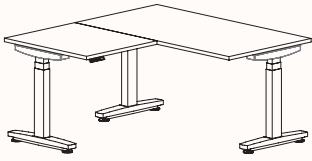

Height Ranges

Fixed Height: 720mm

Tech Adjust: 610-900mm

Winder Adjust: 610-900mm (Sit-Sit)

700-1050mm (Sit-Stand Single Desks)

700-1100mm (Sit-Stand Pods)

120 Degree

120 Degree Single

Width Range: 1200 - 2100mm
1200 - 1700mm (Electric Adjust)
Length Range: 1200 - 2100mm
1200 - 1700mm (Electric Adjust)
Depth Range: 600 - 900mm

Pod of 2

Pod of 3

Pod of 6*

Pod of 9*

Height Ranges

Fixed Height: 720mm
Tech Adjust: 610-900mm
Winder Adjust: 610-900mm (Sit-Sit)
700-1050mm (Sit-Stand Single Desks)
700-1100mm (Sit-Stand Pods)
Electric Adjust:* 620-1230mm

Note: *Not available in 120 Pod of 6 & 9.

90 Degree

3 End Left Hand

Width Range: 1200 - 2700mm
1200 - 2400mm (Electric Adjust)
Length Range: 1200 - 2700mm
1200 - 2100mm (Electric Adjust)
Depth Range: 600 - 900mm