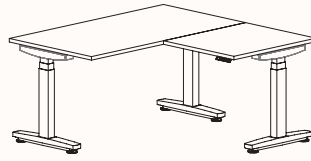

Height Ranges

Fixed Height: 720mm

Tech Adjust: 610-900mm

Winder Adjust: 610-900mm (Sit-Sit)

700-1050mm (Sit-Stand Single Desks)

700-1100mm (Sit-Stand Pods)

120 Degree

120 Degree Single

Width Range: 1200 - 2100mm
1200 - 1700mm (Electric Adjust)
Length Range: 1200 - 2100mm
1200 - 1700mm (Electric Adjust)
Depth Range: 600 - 900mm

Pod of 2

Pod of 3

Pod of 6*

Pod of 9*

Height Ranges

Fixed Height: 720mm
Tech Adjust: 610-900mm
Winder Adjust: 610-900mm (Sit-Sit)
700-1050mm (Sit-Stand Single Desks)
700-1100mm (Sit-Stand Pods)
Electric Adjust:* 620-1230mm

Note: *Not available in 120 Pod of 6 & 9.

90 Degree

3 End Left Hand

Width Range: 1200 - 2700mm
1200 - 2400mm (Electric Adjust)
Length Range: 1200 - 2700mm
1200 - 2100mm (Electric Adjust)
Depth Range: 600 - 900mm