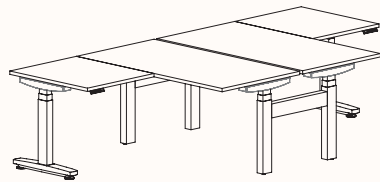

Width Range: 1200 - 2100mm
1200 - 1700mm (Electric Adjust)
Length Range: 1200 - 2100mm
1200 - 1700mm (Electric Adjust)
Depth Range: 600 - 900mm

Pod of 2

Pod of 3

Pod of 6*

Pod of 9*

Height Ranges

Fixed Height: 720mm
Tech Adjust: 610-900mm
Winder Adjust: 610-900mm (Sit-Sit)
700-1050mm (Sit-Stand Single Desks)
700-1100mm (Sit-Stand Pods)
Electric Adjust:* 620-1230mm

Note: *Not available in 120 Pod of 6 & 9.

90 Degree

3 End Left Hand

Width Range: 1200 - 2700mm
1200 - 2400mm (Electric Adjust)
Length Range: 1200 - 2700mm
1200 - 2100mm (Electric Adjust)
Depth Range: 600 - 900mm

3 End Right Hand

Pod of Two

3 End Left Hand & 3 End Right Hand

Pod of Four

2x 3 End Left Hand & 2x 3 End Right Hand

Height Ranges

Fixed Height: 720mm
Tech Adjust: 610-900mm
Winder Adjust: 610-900mm (Sit-Sit)
700-1050mm (Sit-Stand Single Desks)
700-1100mm (Sit-Stand Pods)
Electric Adjust: 620-1230mm
Electric Adjust (Veyhl): 650-1310mm (With Foot)