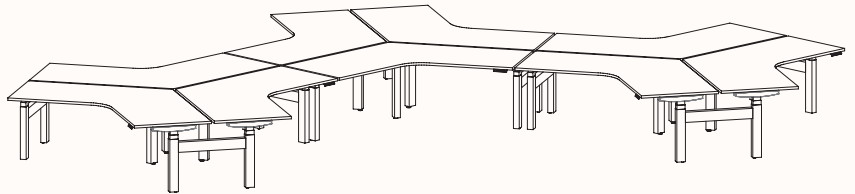

Height Ranges

Fixed Height: 720mm

Tech Adjust: 610-900mm

Winder Adjust: 610-900mm (Sit-Sit)

700-1050mm (Sit-Stand Single Desks)

700-1100mm (Sit-Stand Pods)

120 Degree

120 Degree Single

Width Range: 1200 - 2100mm
1200 - 1700mm (Electric Adjust)
Length Range: 1200 - 2100mm
1200 - 1700mm (Electric Adjust)
Depth Range: 600 - 900mm

Pod of 2

Pod of 3

Pod of 6*

Pod of 9*

Height Ranges

Fixed Height: 720mm
Tech Adjust: 610-900mm
Winder Adjust: 610-900mm (Sit-Sit)
700-1050mm (Sit-Stand Single Desks)
700-1100mm (Sit-Stand Pods)
Electric Adjust:* 620-1230mm

Note: *Not available in 120 Pod of 6 & 9.

90 Degree

3 End Left Hand

Width Range: 1200 - 2700mm
1200 - 2400mm (Electric Adjust)
Length Range: 1200 - 2700mm
1200 - 2100mm (Electric Adjust)
Depth Range: 600 - 900mm