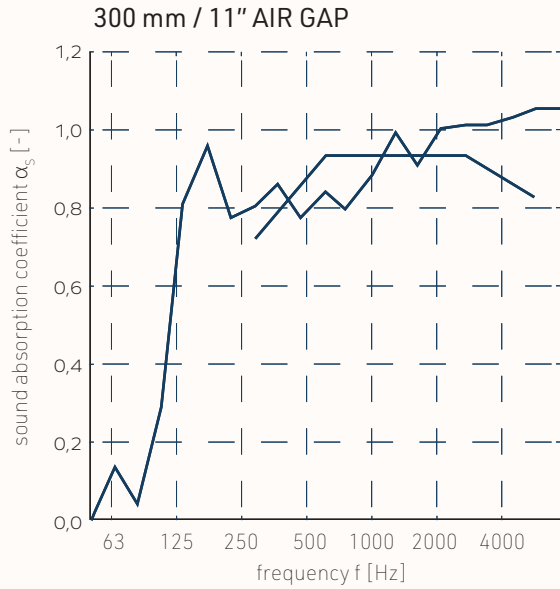

Comes in a set of 4, same colour only.

Design: IMPACT ACOUSTIC

Environmental:

- Cradle to Cradle Certified™
- Product qualifies for LEED v4 specifications on VOC emissions in LEED EQ credit
- VOC Emission CDPH 01350 PASS, ISO 16000 (CDPH/EHLB/STANDARD METHOD V1.2), EN 16516

Sound Absorption:

DIN ISO 11654

24 mm

aw 0.55 (no airgap)

aw 0.65 (50 mm / 2" air gap)

aw 0.90 (100 mm / 4" air gap)

aw 0.95 (200 mm / 8" air gap)

aw 0.95 (300 mm / 11" air gap)