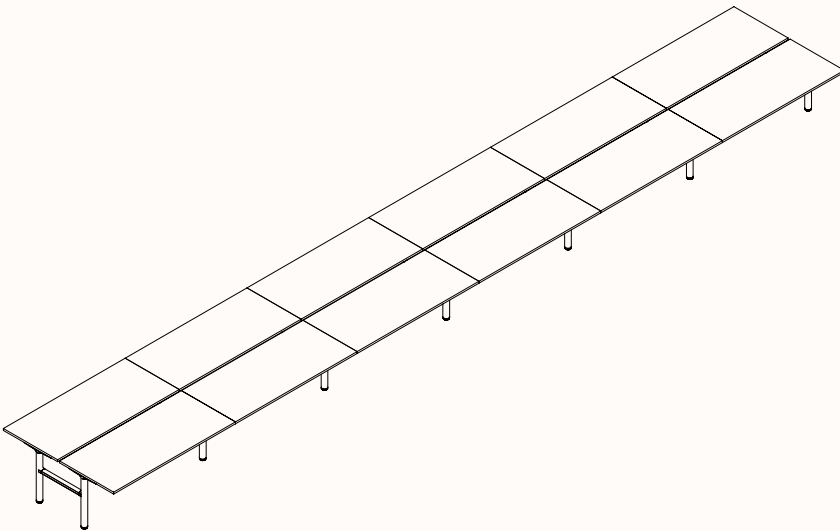

Winder Adjust: 610-900mm

Electric Adjust: 620-1230mm

Note: * Run of 2, 3, 4, 5, 6 is only available in Fixed Height

180 Degree

Pod of 2

Pod of 4

Pod of 6

Pod of 8

Pod of 10

Pod of 12

Height Range

Fixed Height: 720mm*
Tech Adjust: 610-900mm
Winder Adjust: 610-900mm
Electric Adjust: 620-1230mm

Note: * Pods of 4, 6, 8, 10, 12 is only available in Fixed Height

120 Degree

120 Degree Single

Width Range: 1200 - 2100mm
1200 - 1700mm (Electric Adjust)
Length Range: 1200 - 2100mm
1200 - 1700mm (Electric Adjust)
Depth Range: 600 - 900mm

Pod of 2

Pod of 3

Pod of 6*

Pod of 9*

Height Range