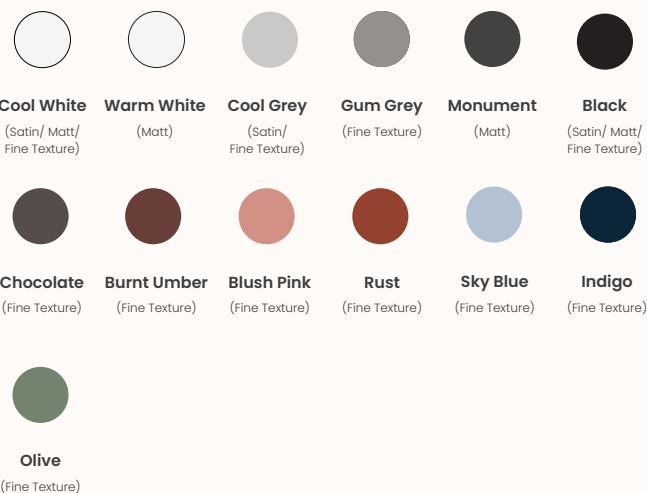

Zenith House Powder Coat:

Note:
Fine Texture is not suitable on Orbis Electric Adjust workstation