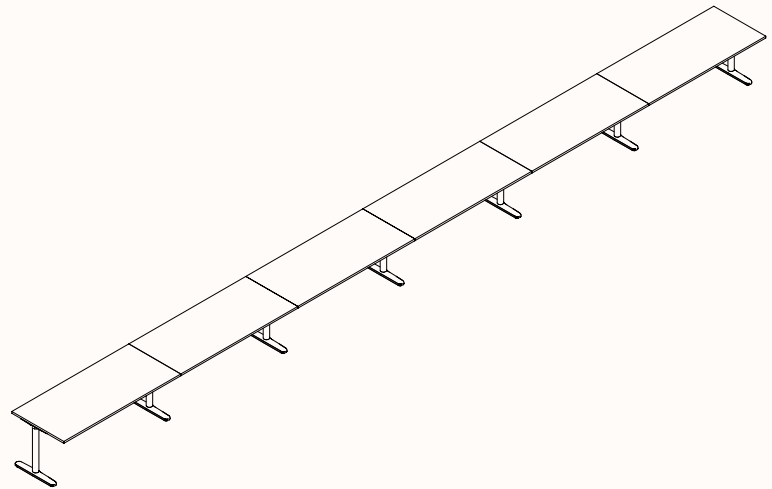

Zenith House Powder Coat:

Note:
Fine Texture is not suitable on Orbis Electric Adjust workstation

180 Degree

180 Degree Single

Length Range: 900-2700mm

1200-2400mm (Electric Adjust)

Depth Range: 600-900mm

These measurements apply to all worktop sizes within the Orbis range.

Run of 2*

Run of 3*

Run of 4*

Run of 5*

Run of 6*

Height Range

Fixed Height: 720mm*

Tech Adjust: 610-900mm

Winder Adjust: 610-900mm

Electric Adjust: 620-1230mm

Note: * Run of 2, 3, 4, 5, 6 is only available in Fixed Height

180 Degree

Pod of 2

Pod of 4

Pod of 6

Pod of 8

120 Degree Single

Width Range: 1200 - 2100mm
1200 - 1700mm (Electric Adjust)
Length Range: 1200 - 2100mm
1200 - 1700mm (Electric Adjust)
Depth Range: 600 - 900mm

Pod of 2

Pod of 3

Pod of 6*

Pod of 9*

Height Range