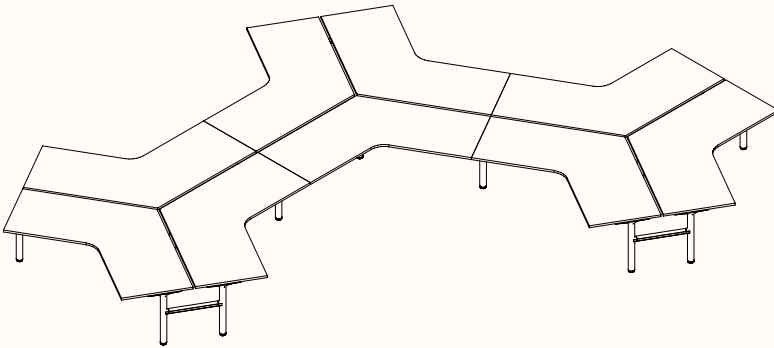

120 Degree Single

Width Range: 1200 - 2100mm
1200 - 1700mm (Electric Adjust)
Length Range: 1200 - 2100mm
1200 - 1700mm (Electric Adjust)
Depth Range: 600 - 900mm

Pod of 2

Pod of 3

Pod of 6*

Pod of 9*

Height Range

Fixed Height: 720mm*
Tech Adjust: 610-900mm
Winder Adjust: 610-900mm
Electric Adjust: 620-1230mm

Note: * Pod of 6 & 9 is only available in Fixed Height

90 Degree

3 End Left Hand

Width Range: 1200 - 2700mm
1200 - 2100mm (Electric Adjust)
Length Range: 1200 - 2700mm
1200 - 2400mm (Electric Adjust)
Depth Range: 600 - 900mm