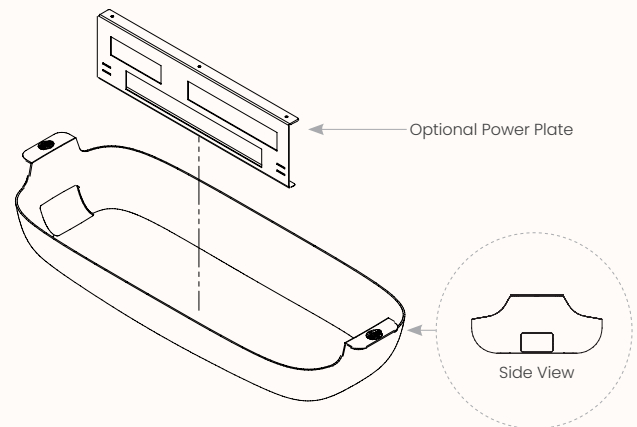

Cable Hub with Tractor

Length Range	980mm 950mm (Internal)
Depth Range	250mm
Overall Height	100mm ; 125mm

Glovebox

Glovebox with or without Power Plate

Features:

The Glovebox is a formed PET cable dump in a fixed size. A low cost and less capacity alternative to the power plate is to order the Glovebox 'without power plate' and then separately order the Services Mount Plate.

Options:

- Power plate for housing CMS soft wiring sockets

Finishes:

100% Recyclable PET:

Mid-Grey

Dimensions:

Length Range	876mm
Depth Range	325mm
Overall Height	152mm

Wire Basket