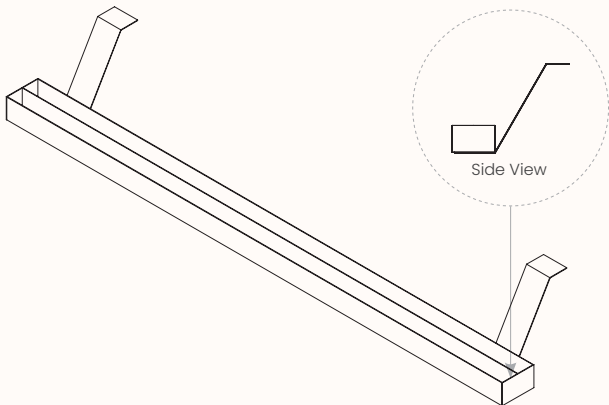

Cable Hub – 500mm

Features:

The Cable Hub has two sets of mounting brackets at each end and can be fixed to the worktop. Please ensure it will not clash with other items fixed underneath the worktop such as table support beams or in-desk boxes.

Olive (Matt/ Fine Texture)

Dimensions:

Length Range 500-2700mm
 Depth Range 236mm
 Overall Height 160mm

96mm Duct Mounted on Vertical Bracket

Features:

The 96mm Duct can be fixed to the worktop using vertical brackets. The Vertical Brackets provide a smaller footprint and give flexibility in the mounting position and avoid other items under the worktop.