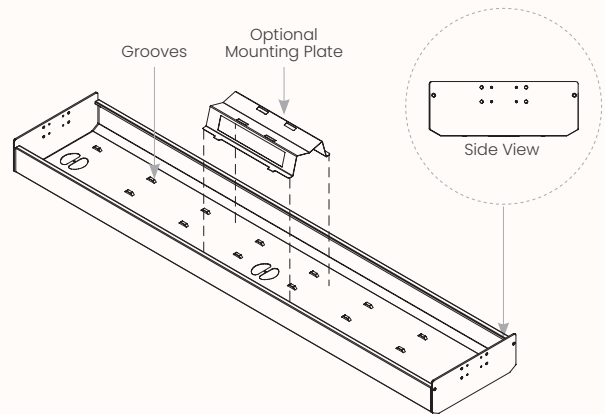

Cable Hub – 500mm

Features:

The Cable Hub has two sets of mounting brackets at each end and can be fixed to the worktop. Please ensure it will not clash with other items fixed underneath the worktop such as table support beams or in-desk boxes.

Dimensions:

Length Range 500-2700mm
 Depth Range 149mm
 Overall Height 160mm

Omni Duct

Features:

Omni Duct has 3 rows of formed detail in the tray so that power and data can be segregated in the separate rows. Double or Quad GPO Inserts clip into Omni Duct.

Dimensions:

Length Range	Variable
Depth Range	300mm
Overall Height	88mm

Top Mount Plates

Features:

Top Mount Plates are folded sheet metal parts which fix to the underside of the worktop to house power/data outlets. The Top Mount Plates are designed to seamlessly integrate with other cable management products such as the Worktop Mount Duct.