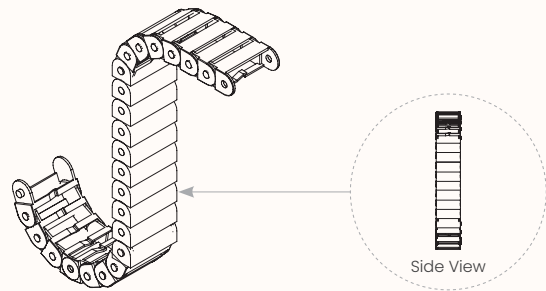

Cable Hub – 500mm

Features:

The Cable Hub has two sets of mounting brackets at each end and can be fixed to the worktop. Please ensure it will not clash with other items fixed underneath the worktop such as table support beams or in-desk boxes.

Features:

The Cable Tractor carries cables from the duct to the worktop and is mainly suited to height adjustable desks. It comes with end brackets and fasteners and has no internal segregation.

Finishes:

White

Dimensions:

Length Range	50mm
Depth Range	20mm
Overall Height	1000mm

Cable Cover

Features:

The cable cover carries cables from the floor up the workstation/table leg to the underside of the worktop. Plastic clips are screw-fixed to the leg, and an extruded cover pushes on over the cables.