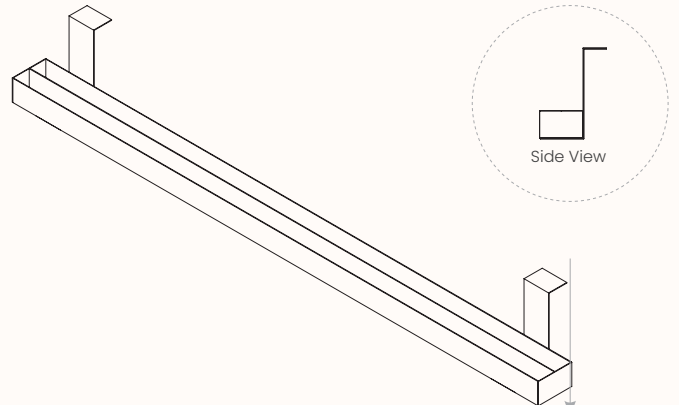

Dimensions:

Length Range   500-2700mm
Depth Range   149mm
Overall Height   160mm