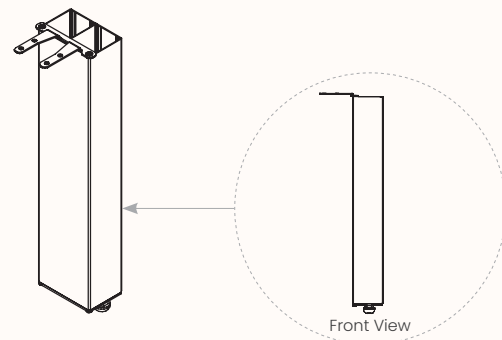

Warm White
(Matt)

Cool Grey
(Satin)

Monument
(Matt)

Black
(Satin/ Matt)

Dimensions:

Length Range
Depth Range
Overall Height

96mm
60mm
Any height
(Floor to workstation)

Omni Duct Lite Work Top Mounted