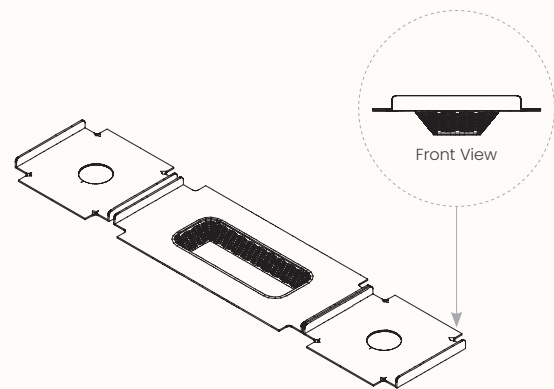

Options:

- Single Sided
- Double Sided

Finishes:

Powder coat:

Cool White
(satin)

Dimensions:

Length Range	950mm
Depth Range	50mm
Overall Height	50mm

Felt Basket

Features:

Felt Basket works in conjunction with a Cable Sleeve or a third party Umbilical to bring the cabling neatly up from the floor into the basket.

Options:

- With or without Cable Sleeve

Finishes:

Felt:

Grey

Charcoal

Dimensions:

Length Range	766-2400mm
Depth Range	236-500mm
Overall Height	30mm

Max in desk box at expandable section: 400L x 150W x 120D

Services Mounting Plate

Features:

The Services Mount Plate is a simple folded sheet metal part to suit required power and data softwiring outlets. The overall plate size is fixed, and are available in two types of plates – dual and quad.