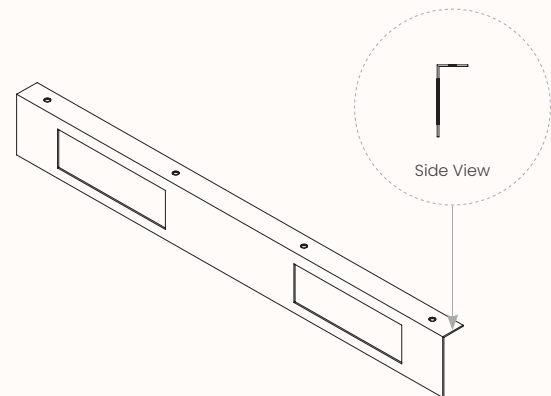

Grey

Charcoal

Dimensions:

Length Range	766-2400mm
Depth Range	236-500mm
Overall Height	30mm

Max in desk box at expandable section: 400L x 150W x 120D

Services Mounting Plate

Features:

The Services Mount Plate is a simple folded sheet metal part to suit required power and data softwiring outlets. The overall plate size is fixed, and are available in two types of plates – dual and quad.

Dimensions:

Length Range	520mm
Depth Range	25mm
Overall Height	65mm

Cable Sleeve

Features:

The Cable Sleeve brings the cabling neatly up from the underside of the desktop to the cable tray or floor. It pairs perfectly with the 'Felt Basket & Cable Hub', but can also be used independently. The Sleeve is a textured fabric and can safely hold 1 x Power and 2 x Data cables.