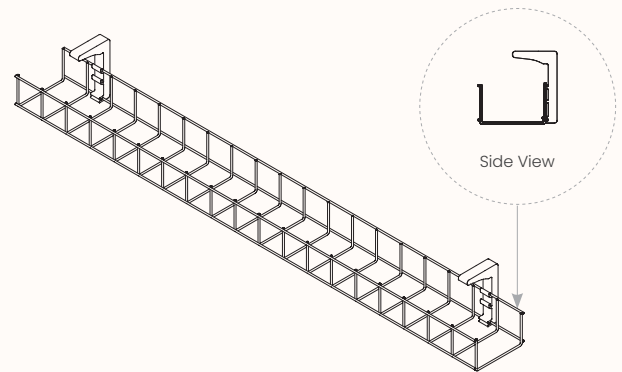

Wire Basket - 950mm

Features:

Wire Baskets are made of wire mesh folded into a range of standard basket sizes. The worktop mounting brackets are welded to the mesh and the basket is then powder coated. The basket height/depth depends on the worktop mounting brackets.

Options:

- Single Sided
- Double Sided

Finishes:

Powder coat:

Cool White
(satin)

Dimensions:

Length Range	950mm
Depth Range	50mm
Overall Height	50mm

Felt Basket

Grey

Charcoal

Dimensions:

Length Range	766-2400mm
Depth Range	236-500mm
Overall Height	30mm

Max in desk box at expandable section: 400L x 150W x 120D

Services Mounting Plate

Features:

The Services Mount Plate is a simple folded sheet metal part to suit required power and data softwiring outlets. The overall plate size is fixed, and are available in two types of plates – dual and quad.