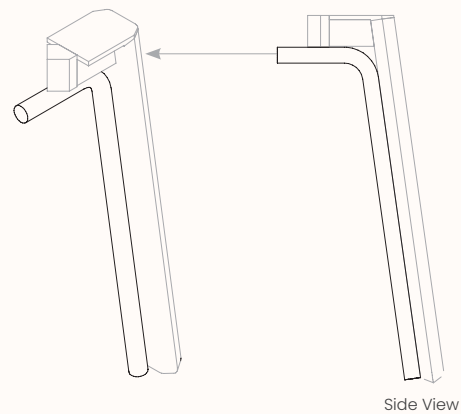

Cable Hub – 500mm

Features:

The Cable Hub has two sets of mounting brackets at each end and can be fixed to the worktop. Please ensure it will not clash with other items fixed underneath the worktop such as table support beams or in-desk boxes.

Dimensions:

Length Range	520mm
Depth Range	25mm
Overall Height	65mm

Cable Sleeve

Features:

The Cable Sleeve brings the cabling neatly up from the underside of the desktop to the cable tray or floor. It pairs perfectly with the 'Felt Basket & Cable Hub', but can also be used independently. The Sleeve is a textured fabric and can safely hold 1 x Power and 2 x Data cables.

Options:

- With or without Felt Basket

Finishes:**Fabric:**

Black

Grey

White

Dimensions:

Length Range	25mm
Depth Range	1mm
Overall Height	1000mm

Cable Sleeve with ABS

Features:

The braided Cable Sleeve cleverly conceals the under desk cabling on all Zenith workstations. Designed with a loop at each end to attach the sleeve to the worktop and ducting or floor. Each sleeve can house a maximum of 2 power and 5 data cables. The Sleeve is a textured fabric with a matching ABS guide. It is located inside the braided Cable Sleeve to stiffen the fabric giving it a more rigid appearance. The ABS strip can be removed if desired.