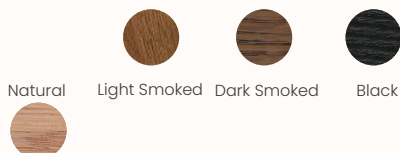

Cat 2 - Barnum, Breeze Fusion, Canvas, Keiga

Cat 3 - Fiord, Hallingdal, Steelcut Trio, Savanna, Zero', Alpaca

Cat 4 - Moss', Safire, Baru, Sisu, Doré, Ismay

Leather Curation

Cat I - Ultra | Black 41599

Ultra Crib 5 | Black 41599

Cat II - Matara (faux)

COL

Cat II - Nuance | Burned Grey 40783, Walnut 40790

Flux | Anthrazite 40302, Light Brown 40305

Envy | Black 20321, Olive 20324

Cat III - Dunes | Anthrazite 21003, Ecu 21008, Almond 21009,

Stone 21010, Dark Brown 21001, Camel 21004, Cognac 21000

Terra | Lime 20365, Clay 20370, Soil 20360

Spectrum | Mineral 30160

Refer to NORR11 Fabric and Leather Specification for full range.

Note: Non-curated colours available upon request, contact your nearest showroom for cost.

Solid Oak:

Natural

Light Smoked

Dark Smoked

Black