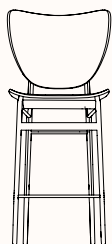

zenithinteriors.com

ELEPHANT Stool

Zenith

Features:

Elephant Stool has been designed with a sculptural wood base and a gently soft curved back that gently curves around the body.

With comfort as the starting point in the design the soft lines and embracing expression brings character and life into any interior setting.

Options:

- Front or full upholstery
- Upholstered seat pad
- Glides available in plastic or felt
- Replaceable seat pad and back pad

Design: KRISTIAN SOFUS HANSEN & TOMMY HYLDAHL for NORR11

Warranty: 5 years

Certification: FSC

Dimensions:

Counter Height 650

OW 460mm
OD 520mm
SH* 650mm
OH 1010mm

Counter Height 750

OW 460mm
OD 520mm
SH* 750mm
OH 1110mm

Note: *SH increases by 10mm with seat pad

Finishes: