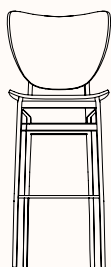

zenithinteriors.com

ELEPHANT Stool

Zenith

Features:

Elephant Stool has been designed with a sculptural wood base and a gently soft curved back that gently curves around the body.

With comfort as the starting point in the design the soft lines and embracing expression brings character and life into any interior setting.

Options:

- Front or full upholstery
- Upholstered seat pad
- Glides available in plastic or felt
- Replaceable seat pad and back pad

Design: KRISTIAN SOFUS HANSEN & TOMMY HYLDAHL for NORR11

Warranty: 5 years

Certification: FSC

Dimensions:

Counter Height 650

OW 460mm
OD 520mm
SH* 650mm
OH 1010mm

Counter Height 750

OW 460mm
OD 520mm
SH* 750mm
OH 1110mm

Note: *SH increases by 10mm with seat pad

Finishes: