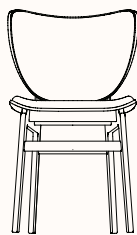

zenithinteriors.com

ELEPHANT Chairs

Zenith

Features:

The Elephant dining chair has a gently curved back, the same soft curve as the lounge chair. Providing comfort at any table.

Options:

- Front or fully upholstered
- Upholstered version with or without arms
- Replaceable seat and back pads
- Glides available in plastic or felt

Solid Oak:

Natural

Light Smoked

Dark Smoked

Black

Dimensions

Elephant Dining Chair

OW 470mm
OD 510mm
SH 455mm
OH 805mm

Elephant Dining Chair Front & Fully upholstered

OW 470mm
OD 530mm
SH 455mm
OH 805mm

Elephant Dining Chair with Armrests

OW 580mm
OD 530mm
SH* 490mm
AH 670mm
OH 805mm
Note* +10mm for seat pad