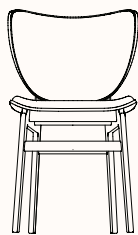

zenithinteriors.com

ELEPHANT Chairs

Zenith

Features:

The Elephant dining chair has a gently curved back, the same soft curve as the lounge chair. Providing comfort at any table.

Options:

- Front or fully upholstered
- Upholstered version with or without arms
- Replaceable seat and back pads
- Glides available in plastic or felt

Solid Oak:

Natural

Light Smoked

Dark Smoked

Black

Dimensions

Elephant Dining Chair

OW 470mm
OD 510mm
SH 455mm
OH 805mm

Elephant Dining Chair Front & Fully upholstered

OW 470mm
OD 530mm
SH 455mm
OH 805mm

Elephant Dining Chair with Armrests

OW 580mm
OD 530mm
SH* 490mm
AH 670mm
OH 805mm
Note* +10mm for seat pad