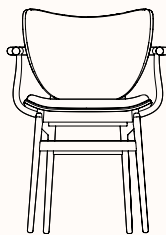

zenithinteriors.com

ELEPHANT Chairs

Zenith

Features:

The Elephant dining chair has a gently curved back, the same soft curve as the lounge chair. Providing comfort at any table.

Options:

- Front or fully upholstered
- Upholstered version with or without arms
- Replaceable seat and back pads
- Glides available in plastic or felt

Solid Oak:

Natural

Light Smoked

Dark Smoked

Black

Dimensions

Elephant Dining Chair

OW 470mm
OD 510mm
SH 455mm
OH 805mm

Elephant Dining Chair Front & Fully upholstered

OW 470mm
OD 530mm
SH 455mm
OH 805mm

Elephant Dining Chair with Armrests

OW 580mm
OD 530mm
SH* 490mm
AH 670mm
OH 805mm
Note* +10mm for seat pad