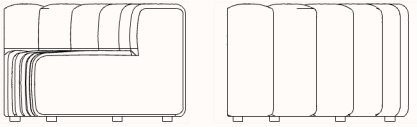

Studio Corner

OW 1100mm
OD 960mm
SH 470mm
SD 620mm
OH 700mm