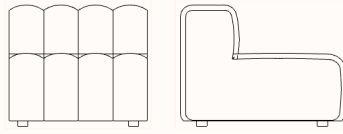

Refer to NORR11 Fabric and Leather Specification for full range

Note: Non-curated colours available upon request, contact your nearest showroom for cost.

**Dimensions:**

**Studio Small**

OW 600mm  
OD 960mm  
SH 470mm  
SD 620mm  
OH 700mm

**Studio Medium**

OW 800mm  
OD 960mm  
SH 470mm  
SD 620mm  
OH 700mm

**Studio Large**

OW 1200mm  
OD 960mm  
SH 470mm  
SD 620mm  
OH 700mm

**Studio Corner**

OW 1100mm  
OD 960mm  
SH 470mm  
SD 620mm  
OH 700mm