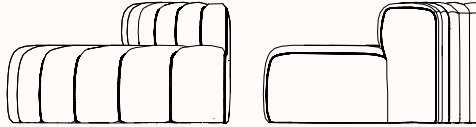

Refer to NORR11 Fabric and Leather Specification for full range

Note: Non-curated colours available upon request, contact your nearest showroom for cost.

**Dimensions:**

**Studio Small**

OW 600mm  
OD 960mm  
SH 470mm  
SD 620mm  
OH 700mm

**Studio Medium**

OW 800mm  
OD 960mm  
SH 470mm  
SD 620mm  
OH 700mm

**Studio Large**

OW 1200mm  
OD 960mm  
SH 470mm  
SD 620mm  
OH 700mm

**Studio Corner**

OW 1100mm  
OD 960mm  
SH 470mm  
SD 620mm  
OH 700mm

**Studio Curve**

OW 1250mm  
OD 960mm  
SH 470mm  
SD 610mm  
OH 700mm

**Ottoman**

OW 800mm  
OD 960mm  
OH 470mm

**Ottoman Classic**

OW 800mm  
OD 900mm  
OH 470mm

## Dimensions