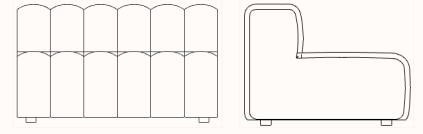

Refer to NORR11 Fabric and Leather Specification for full range

Note: Non-curated colours available upon request, contact your nearest showroom for cost.

**Dimensions:**

**Studio Small**

OW 600mm  
OD 960mm  
SH 470mm  
SD 620mm  
OH 700mm

**Studio Medium**

OW 800mm  
OD 960mm  
SH 470mm  
SD 620mm  
OH 700mm

**Studio Large**

OW 1200mm  
OD 960mm  
SH 470mm  
SD 620mm  
OH 700mm

**Studio Corner**

OW 1100mm  
OD 960mm  
SH 470mm  
SD 620mm  
OH 700mm