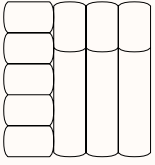

Refer to NORR11 Fabric and Leather Specification for full range

Note: Non-curated colours available upon request, contact your nearest showroom for cost.

**Dimensions:**

**Studio Small**

OW 600mm  
OD 960mm  
SH 470mm  
SD 620mm  
OH 700mm

**Studio Medium**

OW 800mm  
OD 960mm  
SH 470mm  
SD 620mm  
OH 700mm

**Studio Large**

OW 1200mm  
OD 960mm  
SH 470mm  
SD 620mm  
OH 700mm

**Studio Corner**

OW 1100mm  
OD 960mm  
SH 470mm  
SD 620mm  
OH 700mm

**Studio Curve**

OW 1250mm  
OD 960mm  
SH 470mm  
SD 610mm  
OH 700mm

**Ottoman**

OW 800mm  
OD 960mm  
OH 470mm

**Ottoman Classic**

OW 800mm  
OD 900mm  
OH 470mm

## Dimensions