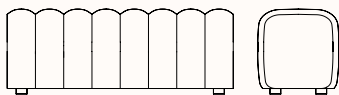

Dimensions

Bench

OW 1200mm
OD 470mm
OH 470mm