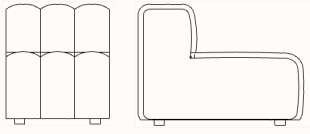

Refer to NORR11 Fabric and Leather Specification for full range

Note: Non-curated colours available upon request, contact your nearest showroom for cost.

**Dimensions:**

**Studio Small**

OW 600mm  
OD 960mm  
SH 470mm  
SD 620mm  
OH 700mm