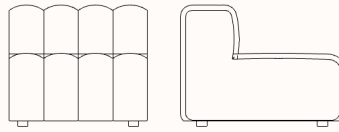

Leather

Cat 1 - Ultra, Ultra Crib 5, COL

Cat 2 - Envy, Matara (faux)

Cat 3 - Dunes, Terra, Specturm

Refer to NORR11 Fabric and Leather Specification for full range.

Dimensions

Studio Small

OW 600mm
OD 960mm
SH 470mm
SD 620mm
OH 700mm

Studio Medium

OW 800mm
OD 960mm
SH 470mm
SD 620mm
OH 700mm

Studio Large

OW 1200mm
OD 960mm
SH 470mm
SD 620mm
OH 700mm

Studio Corner

OW 1100mm
OD 960mm
SH 470mm
SD 620mm
OH 700mm

Studio Curve

OW 1250mm
OD 960mm
SH 470mm
SD 610mm
OH 700mm