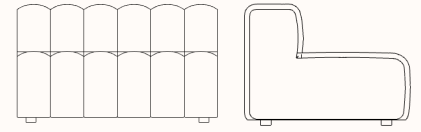

Leather

Cat 1 - Ultra, Ultra Crib 5, COL

Cat 2 - Envy, Matara (faux)

Cat 3 - Dunes, Terra, Specturm

Refer to NORR11 Fabric and Leather Specification for full range.

Dimensions

Studio Small

OW 600mm
OD 960mm
SH 470mm
SD 620mm
OH 700mm

Studio Medium

OW 800mm
OD 960mm
SH 470mm
SD 620mm
OH 700mm

Studio Large

OW 1200mm
OD 960mm
SH 470mm
SD 620mm
OH 700mm

Studio Corner

OW 1100mm
OD 960mm
SH 470mm
SD 620mm
OH 700mm

Studio Curve

OW 1250mm
OD 960mm
SH 470mm
SD 610mm
OH 700mm

OW 480mm
OD 470mm
OH 470mm

Armrest

OW 200mm
OD 500mm
OH 160mm

Small Cushion

OW 500mm
OH 400mm

Large Cushion

OW 600mm
OH 500mm