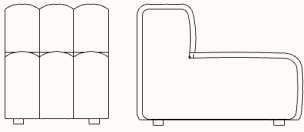

Leather

Cat 1 - Ultra, Ultra Crib 5, COL

Cat 2 - Envy, Matara (faux)

Cat 3 - Dunes, Terra, Specturm

Refer to NORR11 Fabric and Leather Specification for full range.

Dimensions

Studio Small

OW 600mm
OD 960mm
SH 470mm
SD 620mm
OH 700mm

Studio Medium

OW 800mm
OD 960mm
SH 470mm
SD 620mm
OH 700mm

Studio Large

OW 1200mm
OD 960mm
SH 470mm
SD 620mm
OH 700mm

Studio Corner

OW 1100mm
OD 960mm
SH 470mm
SD 620mm
OH 700mm

Studio Curve

OW 1250mm
OD 960mm
SH 470mm
SD 610mm
OH 700mm