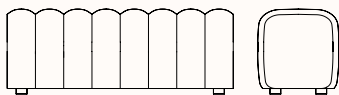

Lounge Large Short Armrest Right

OW 1530mm
OD 1300mm
SH 470mm
SD 1000mm
OH 700mm

Lounge Large Short Armrest Left

OW 1530mm
OD 1300mm
SH 470mm
SD 1000mm
OH 700mm

Dimensions

Bench

OW 1200mm
OD 470mm
OH 470mm

Pouf