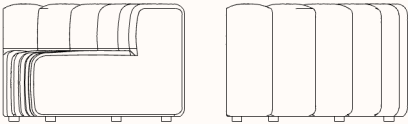

Leather

Cat 1 - Ultra, Ultra Crib 5, COL

Cat 2 - Envy, Matara (faux)

Cat 3 - Dunes, Terra, Specturm

Refer to NORR11 Fabric and Leather Specification for full range.

Dimensions

Studio Small

OW 600mm
OD 960mm
SH 470mm
SD 620mm
OH 700mm

Studio Medium

OW 800mm
OD 960mm
SH 470mm
SD 620mm
OH 700mm

Studio Large

OW 1200mm
OD 960mm
SH 470mm
SD 620mm
OH 700mm

Studio Corner

OW 1100mm
OD 960mm
SH 470mm
SD 620mm
OH 700mm

Studio Curve

OW 1250mm
OD 960mm
SH 470mm
SD 610mm
OH 700mm