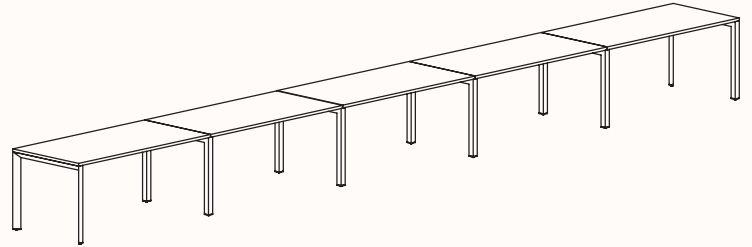

zenithinteriors.com

SILHOUETTE Workstation

Zenith

Features:

Silhouette provides flexibility and contemporary design elements offering elegance and simplicity as a workstation.

Bench tops take on a floating appearance, the triangular profile gives a purposeful stance, while the slim silhouetted under frame provides an airy atmosphere so forget that below work surface clutter too, we believe floor space is for the user.

Zenith House Powder Coat:

180 Degree

180 Degree Single

Width Range: 1200 - 2700mm

Length Range: 1200 - 2700mm

Depth Range: 600 - 900mm

Height Range: 720mm (Fixed Height)

610 - 788mm (Tech Adjust)

Run of 2

Run of 3

Run of 4

Run of 5

Run of 6

180 Degree

Pod of 2

**Pod of 4
With Standard Shared Leg**

**Pod of 6
With Standard Shared Leg**

**Pod of 8
With Standard Shared Leg**

**Pod of 10
With Standard Shared Leg**

**Pod of 12
With Standard Shared Leg**

120 Degree

120 Degree

Width Range: 1200 - 1800mm
Length Range: 1200 - 1800mm
Depth Range: 600 - 900mm
Height Range: 720mm (Fixed Height)
610 - 788mm (Tech Adjust)