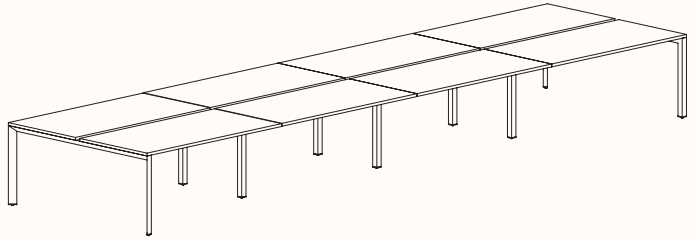

zenithinteriors.com

SILHOUETTE Workstation

Zenith

Features:

Silhouette provides flexibility and contemporary design elements offering elegance and simplicity as a workstation.

Bench tops take on a floating appearance, the triangular profile gives a purposeful stance, while the slim silhouetted under frame provides an airy atmosphere so forget that below work surface clutter too, we believe floor space is for the user.

Zenith House Powder Coat:

180 Degree

180 Degree Single

Width Range: 1200 - 2700mm

Length Range: 1200 - 2700mm

Depth Range: 600 - 900mm

Height Range: 720mm (Fixed Height)

610 - 788mm (Tech Adjust)

Run of 2

Run of 3

Run of 4

Run of 5

Run of 6

180 Degree

Pod of 2

**Pod of 4
With Standard Shared Leg**

**Pod of 6
With Standard Shared Leg**

**Pod of 8
With Standard Shared Leg**

**Pod of 10
With Standard Shared Leg**

**Pod of 12
With Standard Shared Leg**

120 Degree

120 Degree

Width Range: 1200 - 1800mm
Length Range: 1200 - 1800mm
Depth Range: 600 - 900mm
Height Range: 720mm (Fixed Height)
610 - 788mm (Tech Adjust)