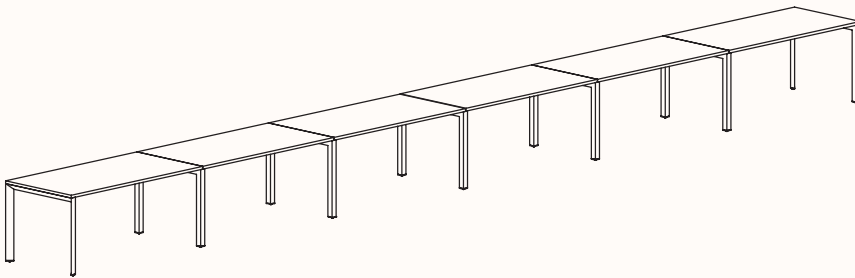

Zenith House Powder Coat:

180 Degree

180 Degree Single

Width Range: 1200 - 2700mm

Length Range: 1200 - 2700mm

Depth Range: 600 - 900mm

Height Range: 720mm (Fixed Height)

610 - 788mm (Tech Adjust)

Run of 2

Run of 3

Run of 4

Run of 5

Run of 6

180 Degree

Pod of 2

**Pod of 4
With Standard Shared Leg**

**Pod of 6
With Standard Shared Leg**

**Pod of 8
With Standard Shared Leg**

**Pod of 10
With Standard Shared Leg**

**Pod of 12
With Standard Shared Leg**

120 Degree

120 Degree

Width Range: 1200 - 1800mm
Length Range: 1200 - 1800mm
Depth Range: 600 - 900mm
Height Range: 720mm (Fixed Height)
610 - 788mm (Tech Adjust)

120 Degree U-Shape

Pod of 3

Pod of 6

Pod of 9

90 Degree

3 End Left Hand

Width Range: 1200 - 2700mm

Length Range: 1200 - 2700mm