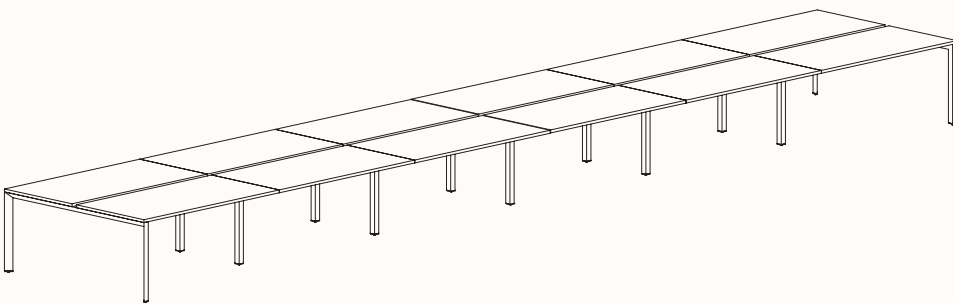

zenithinteriors.com

SILHOUETTE Workstation

Zenith

Features:

Silhouette provides flexibility and contemporary design elements offering elegance and simplicity as a workstation.

Bench tops take on a floating appearance, the triangular profile gives a purposeful stance, while the slim silhouetted under frame provides an airy atmosphere so forget that below work surface clutter too, we believe floor space is for the user.

Zenith House Powder Coat:

180 Degree

180 Degree Single

Width Range: 1200 - 2700mm

Length Range: 1200 - 2700mm

Depth Range: 600 - 900mm

Height Range: 720mm (Fixed Height)

610 - 788mm (Tech Adjust)

Run of 2

Run of 3

Run of 4

Run of 5

Run of 6

180 Degree

Pod of 2

**Pod of 4
With Standard Shared Leg**

**Pod of 6
With Standard Shared Leg**

**Pod of 8
With Standard Shared Leg**

**Pod of 10
With Standard Shared Leg**

**Pod of 12
With Standard Shared Leg**

120 Degree

120 Degree

Width Range: 1200 - 1800mm
Length Range: 1200 - 1800mm
Depth Range: 600 - 900mm
Height Range: 720mm (Fixed Height)
610 - 788mm (Tech Adjust)