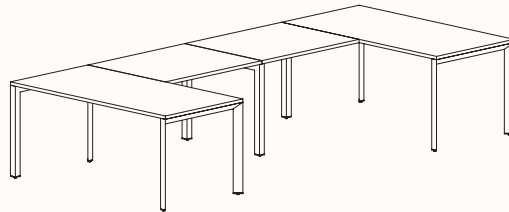

**Pod of 6
With Standard Shared Leg**

**Pod of 8
With Standard Shared Leg**

**Pod of 10
With Standard Shared Leg**

**Pod of 12
With Standard Shared Leg**

120 Degree

120 Degree

Width Range: 1200 - 1800mm
Length Range: 1200 - 1800mm
Depth Range: 600 - 900mm
Height Range: 720mm (Fixed Height)
610 - 788mm (Tech Adjust)

120 Degree U-Shape

Pod of 3

Pod of 6

Pod of 9

90 Degree

3 End Left Hand

Width Range: 1200 - 2700mm

Length Range: 1200 - 2700mm

Depth Range: 600 - 900mm

Height Range: 720mm (Fixed Height)

610 - 788mm (Tech Adjust)

3 End Right Hand

Pod of Two

3 End Left Hand & 3 End Right Hand

Pod of Four

2x 3 End Left Hand & 2x 3 End Right Hand