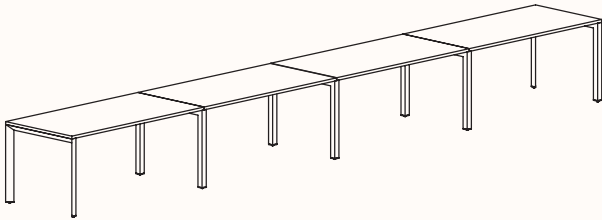

The light weight construction allows us to provide an extraordinary combination of variations, enough to suit any application.

Options:

- [180°](#), [120°](#), [90°](#) configurations
- Fixed Height & Tech Adjust
- Sharknose edge
- Precinct, CTRL, S30 and S50 Screens
- CTRL Rail compatibility: Single Sided Rail, Double Sided Rail (1-way & 2-way brackets), Ctrl Screen Rail Elevated & Worktop Mounted
- Floorsight pucks and sensors
- Castors available in 180 Degree single desk only.

Zenith House Powder Coat:

180 Degree

180 Degree Single

Width Range: 1200 - 2700mm

Length Range: 1200 - 2700mm

Depth Range: 600 - 900mm

Height Range: 720mm (Fixed Height)

610 - 788mm (Tech Adjust)

Run of 2

Run of 3

Run of 4

Run of 5

Run of 6

180 Degree

Pod of 2

**Pod of 4
With Standard Shared Leg**

**Pod of 6
With Standard Shared Leg**

**Pod of 8
With Standard Shared Leg**

**Pod of 10
With Standard Shared Leg**

**Pod of 12
With Standard Shared Leg**

120 Degree

120 Degree

Width Range: 1200 - 1800mm
Length Range: 1200 - 1800mm
Depth Range: 600 - 900mm
Height Range: 720mm (Fixed Height)
610 - 788mm (Tech Adjust)