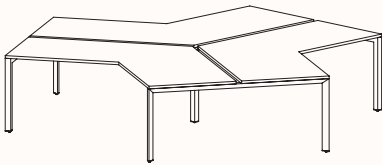

Zenith House Powder Coat:

180 Degree

180 Degree Single

Width Range: 1200 - 2700mm

Length Range: 1200 - 2700mm

Depth Range: 600 - 900mm

Height Range: 720mm (Fixed Height)

610 - 788mm (Tech Adjust)

Run of 2

Run of 3

Run of 4

Run of 5

Run of 6

180 Degree

Pod of 2

**Pod of 4
With Standard Shared Leg**

**Pod of 6
With Standard Shared Leg**

**Pod of 8
With Standard Shared Leg**

**Pod of 10
With Standard Shared Leg**

**Pod of 12
With Standard Shared Leg**

120 Degree

120 Degree

Width Range: 1200 - 1800mm
Length Range: 1200 - 1800mm
Depth Range: 600 - 900mm
Height Range: 720mm (Fixed Height)
610 - 788mm (Tech Adjust)

120 Degree U-Shape

Pod of 3

Pod of 6

Pod of 9

90 Degree

3 End Left Hand

Width Range: 1200 - 2700mm

Length Range: 1200 - 2700mm