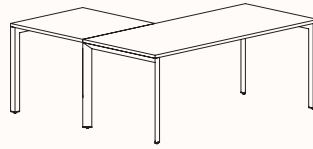

**Pod of 6
With Standard Shared Leg**

**Pod of 8
With Standard Shared Leg**

**Pod of 10
With Standard Shared Leg**

**Pod of 12
With Standard Shared Leg**

120 Degree

120 Degree

Width Range: 1200 - 1800mm
Length Range: 1200 - 1800mm
Depth Range: 600 - 900mm
Height Range: 720mm (Fixed Height)
610 - 788mm (Tech Adjust)

120 Degree U-Shape

Pod of 3

Pod of 6

Pod of 9

90 Degree

3 End Left Hand

Width Range: 1200 - 2700mm

Length Range: 1200 - 2700mm

Depth Range: 600 - 900mm

Height Range: 720mm (Fixed Height)

610 - 788mm (Tech Adjust)

3 End Right Hand

Pod of Two

3 End Left Hand & 3 End Right Hand

Pod of Four

2x 3 End Left Hand & 2x 3 End Right Hand