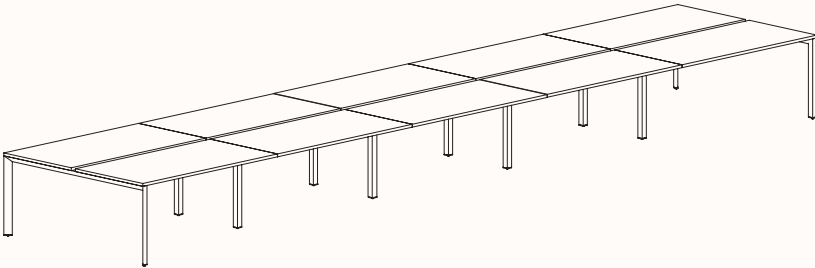

zenithinteriors.com

SILHOUETTE Workstation

Zenith

Features:

Silhouette provides flexibility and contemporary design elements offering elegance and simplicity as a workstation.

Bench tops take on a floating appearance, the triangular profile gives a purposeful stance, while the slim silhouetted under frame provides an airy atmosphere so forget that below work surface clutter too, we believe floor space is for the user.

Zenith House Powder Coat:

180 Degree

180 Degree Single

Width Range: 1200 - 2700mm

Length Range: 1200 - 2700mm

Depth Range: 600 - 900mm

Height Range: 720mm (Fixed Height)

610 - 788mm (Tech Adjust)

Run of 2

Run of 3

Run of 4

Run of 5

Run of 6

180 Degree

Pod of 2

**Pod of 4
With Standard Shared Leg**

**Pod of 6
With Standard Shared Leg**

**Pod of 8
With Standard Shared Leg**

**Pod of 10
With Standard Shared Leg**

**Pod of 12
With Standard Shared Leg**

120 Degree

120 Degree

Width Range: 1200 - 1800mm
Length Range: 1200 - 1800mm
Depth Range: 600 - 900mm
Height Range: 720mm (Fixed Height)
610 - 788mm (Tech Adjust)