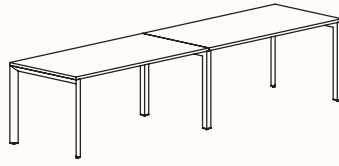

The light weight construction allows us to provide an extraordinary combination of variations, enough to suit any application.

Options:

- [180°](#), [120°](#), [90°](#) configurations
- Fixed Height & Tech Adjust
- Sharknose edge
- Precinct, CTRL, S30 and S50 Screens
- CTRL Rail compatibility: Single Sided Rail, Double Sided Rail (1-way & 2-way brackets), Ctrl Screen Rail Elevated & Worktop Mounted
- Floorsight pucks and sensors
- Castors available in 180 Degree single desk only.

Zenith House Powder Coat:

180 Degree

180 Degree Single

Width Range: 1200 - 2700mm

Length Range: 1200 - 2700mm

Depth Range: 600 - 900mm

Height Range: 720mm (Fixed Height)

610 - 788mm (Tech Adjust)

Run of 2

Run of 3

Run of 4

Run of 5

Run of 6

180 Degree

Pod of 2

**Pod of 4
With Standard Shared Leg**

**Pod of 6
With Standard Shared Leg**

**Pod of 8
With Standard Shared Leg**

**Pod of 10
With Standard Shared Leg**

**Pod of 12
With Standard Shared Leg**

120 Degree

120 Degree

Width Range: 1200 - 1800mm
Length Range: 1200 - 1800mm
Depth Range: 600 - 900mm
Height Range: 720mm (Fixed Height)
610 - 788mm (Tech Adjust)