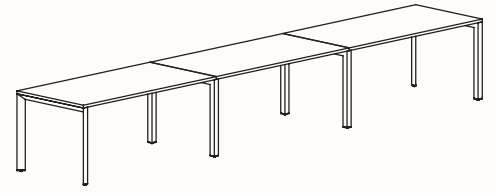

zenithinteriors.com

SILHOUETTE Workstation

Zenith

Features:

Silhouette provides flexibility and contemporary design elements offering elegance and simplicity as a workstation.

Bench tops take on a floating appearance, the triangular profile gives a purposeful stance, while the slim silhouetted under frame provides an airy atmosphere so forget that below work surface clutter too, we believe floor space is for the user.

Zenith House Powder Coat:

180 Degree

180 Degree Single

Width Range: 1200 - 2700mm

Length Range: 1200 - 2700mm

Depth Range: 600 - 900mm

Height Range: 720mm (Fixed Height)

610 - 788mm (Tech Adjust)

Run of 2

Run of 3

Run of 4

Run of 5

Run of 6

180 Degree

Pod of 2

**Pod of 4
With Standard Shared Leg**

**Pod of 6
With Standard Shared Leg**

**Pod of 8
With Standard Shared Leg**

**Pod of 10
With Standard Shared Leg**

**Pod of 12
With Standard Shared Leg**

120 Degree

120 Degree

Width Range: 1200 - 1800mm
Length Range: 1200 - 1800mm
Depth Range: 600 - 900mm
Height Range: 720mm (Fixed Height)
610 - 788mm (Tech Adjust)