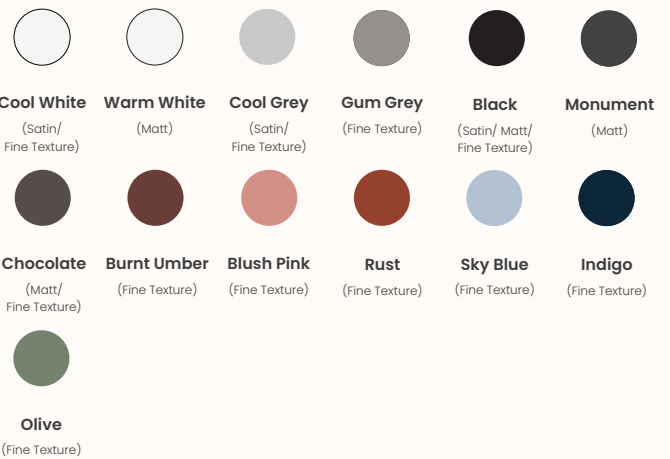

Zenith House Powder Coat:

180 Degree

180 Degree Single

Width Range: 1200 - 2700mm

Length Range: 1200 - 2700mm

Depth Range: 600 - 900mm

Height Range: 720mm (Fixed Height)

610 - 788mm (Tech Adjust)