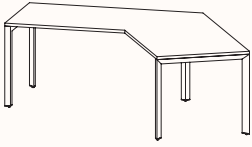

Run of 2

Run of 3

Run of 4

Run of 5

Run of 6

180 Degree

Pod of 2

**Pod of 4
With Standard Shared Leg**

**Pod of 6
With Standard Shared Leg**

**Pod of 8
With Standard Shared Leg**

**Pod of 10
With Standard Shared Leg**

**Pod of 12
With Standard Shared Leg**

120 Degree

120 Degree

Width Range: 1200 - 1800mm
Length Range: 1200 - 1800mm
Depth Range: 600 - 900mm
Height Range: 720mm (Fixed Height)
610 - 788mm (Tech Adjust)

120 Degree U-Shape

Pod of 3

Pod of 6

Pod of 9

90 Degree

3 End Left Hand

Width Range: 1200 - 2700mm

Length Range: 1200 - 2700mm