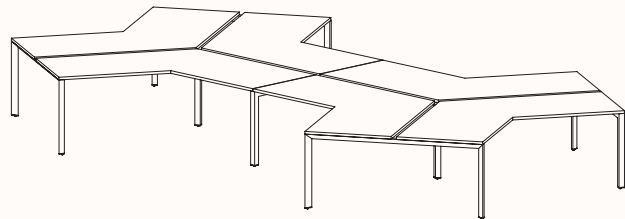

zenithinteriors.com

SILHOUETTE Workstation

Zenith

Features:

Silhouette provides flexibility and contemporary design elements offering elegance and simplicity as a workstation.

Bench tops take on a floating appearance, the triangular profile gives a purposeful stance, while the slim silhouetted under frame provides an airy atmosphere so forget that below work surface clutter too, we believe floor space is for the user.

Run of 2

Run of 3

Run of 4

Run of 5

Run of 6

180 Degree

Pod of 2

**Pod of 4
With Standard Shared Leg**

**Pod of 6
With Standard Shared Leg**

**Pod of 8
With Standard Shared Leg**

**Pod of 10
With Standard Shared Leg**

**Pod of 12
With Standard Shared Leg**

120 Degree

120 Degree

Width Range: 1200 - 1800mm
Length Range: 1200 - 1800mm
Depth Range: 600 - 900mm
Height Range: 720mm (Fixed Height)
610 - 788mm (Tech Adjust)

120 Degree U-Shape

Pod of 3

Pod of 6

Pod of 9

90 Degree

3 End Left Hand

Width Range: 1200 - 2700mm

Length Range: 1200 - 2700mm