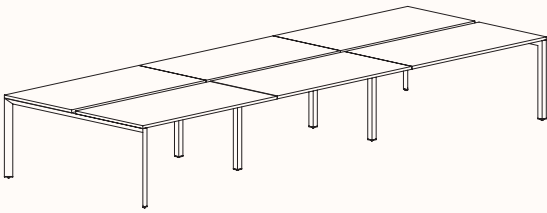

The light weight construction allows us to provide an extraordinary combination of variations, enough to suit any application.

Options:

- [180°](#), [120°](#), [90°](#) configurations
- Fixed Height & Tech Adjust
- Sharknose edge
- Precinct, CTRL, S30 and S50 Screens
- CTRL Rail compatibility: Single Sided Rail, Double Sided Rail (1-way & 2-way brackets), Ctrl Screen Rail Elevated & Worktop Mounted
- Floorsight pucks and sensors
- Castors available in 180 Degree single desk only.

Zenith House Powder Coat:

180 Degree

180 Degree Single

Width Range: 1200 - 2700mm

Length Range: 1200 - 2700mm

Depth Range: 600 - 900mm

Height Range: 720mm (Fixed Height)

610 - 788mm (Tech Adjust)

Run of 2

Run of 3

Run of 4

Run of 5

Run of 6

180 Degree

Pod of 2

**Pod of 4
With Standard Shared Leg**

**Pod of 6
With Standard Shared Leg**

**Pod of 8
With Standard Shared Leg**

**Pod of 10
With Standard Shared Leg**

**Pod of 12
With Standard Shared Leg**

120 Degree

120 Degree

Width Range: 1200 - 1800mm
Length Range: 1200 - 1800mm
Depth Range: 600 - 900mm
Height Range: 720mm (Fixed Height)
610 - 788mm (Tech Adjust)