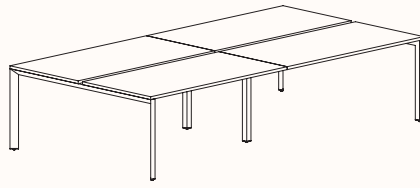

zenithinteriors.com

SILHOUETTE Workstation

Zenith

Features:

Silhouette provides flexibility and contemporary design elements offering elegance and simplicity as a workstation.

Bench tops take on a floating appearance, the triangular profile gives a purposeful stance, while the slim silhouetted under frame provides an airy atmosphere so forget that below work surface clutter too, we believe floor space is for the user.

Zenith House Powder Coat:

180 Degree

180 Degree Single

Width Range: 1200 - 2700mm

Length Range: 1200 - 2700mm

Depth Range: 600 - 900mm

Height Range: 720mm (Fixed Height)

610 - 788mm (Tech Adjust)

Run of 2

Run of 3

Run of 4

Run of 5

Run of 6

180 Degree

Pod of 2

**Pod of 4
With Standard Shared Leg**

**Pod of 6
With Standard Shared Leg**

**Pod of 8
With Standard Shared Leg**

**Pod of 10
With Standard Shared Leg**

**Pod of 12
With Standard Shared Leg**

120 Degree

120 Degree

Width Range: 1200 - 1800mm
Length Range: 1200 - 1800mm
Depth Range: 600 - 900mm
Height Range: 720mm (Fixed Height)
610 - 788mm (Tech Adjust)