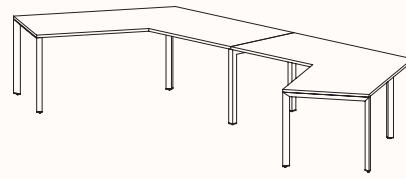

Zenith House Powder Coat:

180 Degree

180 Degree Single

Width Range: 1200 - 2700mm

Length Range: 1200 - 2700mm

Depth Range: 600 - 900mm

Height Range: 720mm (Fixed Height)

610 - 788mm (Tech Adjust)

Run of 2

Run of 3

Run of 4

Run of 5

Run of 6

180 Degree

Pod of 2

**Pod of 4
With Standard Shared Leg**

**Pod of 6
With Standard Shared Leg**

**Pod of 8
With Standard Shared Leg**

**Pod of 10
With Standard Shared Leg**

**Pod of 12
With Standard Shared Leg**

120 Degree

120 Degree

Width Range: 1200 - 1800mm
Length Range: 1200 - 1800mm
Depth Range: 600 - 900mm
Height Range: 720mm (Fixed Height)
610 - 788mm (Tech Adjust)

120 Degree U-Shape

Pod of 3

Pod of 6

Pod of 9

90 Degree

3 End Left Hand

Width Range: 1200 - 2700mm

Length Range: 1200 - 2700mm