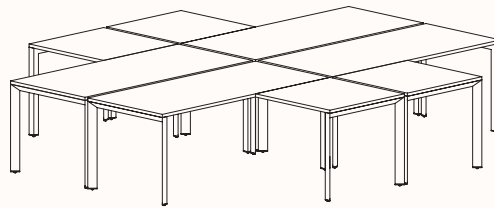

**Pod of 6
With Standard Shared Leg**

**Pod of 8
With Standard Shared Leg**

**Pod of 10
With Standard Shared Leg**

**Pod of 12
With Standard Shared Leg**

120 Degree

120 Degree

Width Range: 1200 - 1800mm
Length Range: 1200 - 1800mm
Depth Range: 600 - 900mm
Height Range: 720mm (Fixed Height)
610 - 788mm (Tech Adjust)

120 Degree U-Shape

Pod of 3

Pod of 6

Pod of 9

90 Degree

3 End Left Hand

Width Range: 1200 - 2700mm

Length Range: 1200 - 2700mm

Depth Range: 600 - 900mm

Height Range: 720mm (Fixed Height)

610 - 788mm (Tech Adjust)

3 End Right Hand

Pod of Two

3 End Left Hand & 3 End Right Hand

Pod of Four

2x 3 End Left Hand & 2x 3 End Right Hand