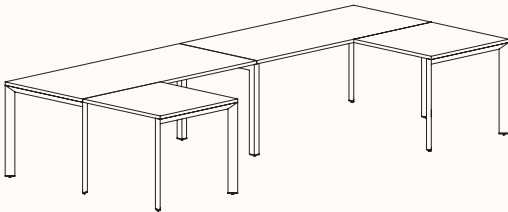

**Pod of 6
With Standard Shared Leg**

**Pod of 8
With Standard Shared Leg**

**Pod of 10
With Standard Shared Leg**

**Pod of 12
With Standard Shared Leg**

120 Degree

120 Degree

Width Range: 1200 - 1800mm
Length Range: 1200 - 1800mm
Depth Range: 600 - 900mm
Height Range: 720mm (Fixed Height)
610 - 788mm (Tech Adjust)

120 Degree U-Shape

Pod of 3

Pod of 6

Pod of 9

90 Degree

3 End Left Hand

Width Range: 1200 - 2700mm

Length Range: 1200 - 2700mm

Depth Range: 600 - 900mm

Height Range: 720mm (Fixed Height)

610 - 788mm (Tech Adjust)

3 End Right Hand

Pod of Two

3 End Left Hand & 3 End Right Hand

Pod of Four

2x 3 End Left Hand & 2x 3 End Right Hand