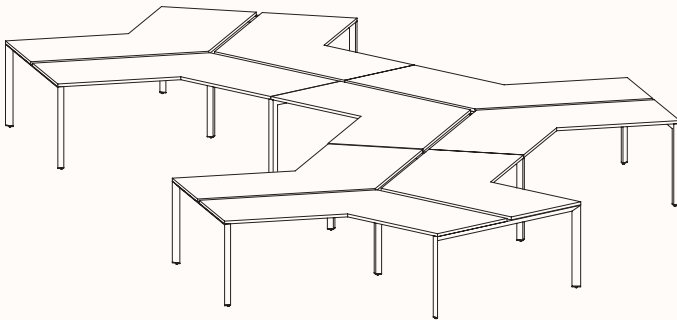

zenithinteriors.com

SILHOUETTE Workstation

Zenith

Features:

Silhouette provides flexibility and contemporary design elements offering elegance and simplicity as a workstation.

Bench tops take on a floating appearance, the triangular profile gives a purposeful stance, while the slim silhouetted under frame provides an airy atmosphere so forget that below work surface clutter too, we believe floor space is for the user.

Run of 2

Run of 3

Run of 4

Run of 5

Run of 6

180 Degree

Pod of 2

**Pod of 4
With Standard Shared Leg**

**Pod of 6
With Standard Shared Leg**

**Pod of 8
With Standard Shared Leg**

**Pod of 10
With Standard Shared Leg**

**Pod of 12
With Standard Shared Leg**

120 Degree

120 Degree

Width Range: 1200 - 1800mm
Length Range: 1200 - 1800mm
Depth Range: 600 - 900mm
Height Range: 720mm (Fixed Height)
610 - 788mm (Tech Adjust)

120 Degree U-Shape

Pod of 3

Pod of 6

Pod of 9

90 Degree

3 End Left Hand

Width Range: 1200 - 2700mm

Length Range: 1200 - 2700mm