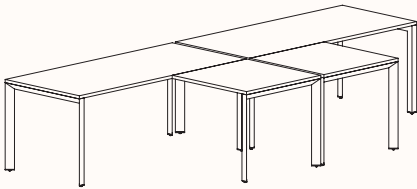

**Pod of 6
With Standard Shared Leg**

**Pod of 8
With Standard Shared Leg**

**Pod of 10
With Standard Shared Leg**

**Pod of 12
With Standard Shared Leg**

120 Degree

120 Degree

Width Range: 1200 - 1800mm
Length Range: 1200 - 1800mm
Depth Range: 600 - 900mm
Height Range: 720mm (Fixed Height)
610 - 788mm (Tech Adjust)

120 Degree U-Shape

Pod of 3

Pod of 6

Pod of 9

90 Degree

3 End Left Hand

Width Range: 1200 - 2700mm

Length Range: 1200 - 2700mm

Depth Range: 600 - 900mm

Height Range: 720mm (Fixed Height)

610 - 788mm (Tech Adjust)

3 End Right Hand

Pod of Two

3 End Left Hand & 3 End Right Hand

Pod of Four

2x 3 End Left Hand & 2x 3 End Right Hand