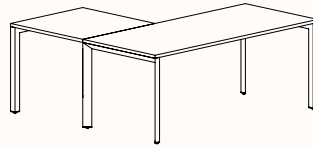

**Pod of 6
With Standard Shared Leg**

**Pod of 8
With Standard Shared Leg**

**Pod of 10
With Standard Shared Leg**

**Pod of 12
With Standard Shared Leg**

120 Degree

120 Degree

Width Range: 1200 - 1800mm
Length Range: 1200 - 1800mm
Depth Range: 600 - 900mm
Height Range: 720mm (Fixed Height)
610 - 788mm (Tech Adjust)

120 Degree U-Shape

Pod of 3

Pod of 6

Pod of 9

90 Degree

3 End Left Hand

Width Range: 1200 - 2700mm

Length Range: 1200 - 2700mm

Depth Range: 600 - 900mm

Height Range: 720mm (Fixed Height)

610 - 788mm (Tech Adjust)

3 End Right Hand

Pod of Two

3 End Left Hand & 3 End Right Hand

Pod of Four

2x 3 End Left Hand & 2x 3 End Right Hand