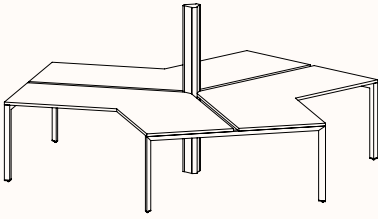

120 Degree Hex Post

Pod of 3 with Hex Post