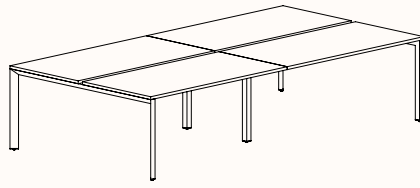

The light weight construction allows us to provide an extraordinary combination of variations, enough to suit any application.

Options:

- [180°](#), [120°](#), [90°](#) configurations
- Fixed Height & Tech Adjust
- Sharknose edge
- Precinct, CTRL, S30 and S50 Screens
- CTRL Rail compatibility: Single Sided Rail, Double Sided Rail (1-way & 2-way brackets), Ctrl Screen Rail Elevated & Worktop Mounted
- Floorsight pucks and sensors
- Castors available in 180 Degree single desk only.

Zenith House Powder Coat:

180 Degree

180 Degree Single

Width Range: 1200 - 2700mm

Length Range: 1200 - 2700mm

Depth Range: 600 - 900mm

Height Range: 720mm (Fixed Height)

610 - 788mm (Tech Adjust)

Run of 2

Run of 3

Run of 4

Run of 5

Run of 6

180 Degree

Pod of 2

**Pod of 4
With Standard Shared Leg**

**Pod of 6
With Standard Shared Leg**

**Pod of 8
With Standard Shared Leg**

**Pod of 10
With Standard Shared Leg**

**Pod of 12
With Standard Shared Leg**

120 Degree

120 Degree

Width Range: 1200 - 1800mm
Length Range: 1200 - 1800mm
Depth Range: 600 - 900mm
Height Range: 720mm (Fixed Height)
610 - 788mm (Tech Adjust)