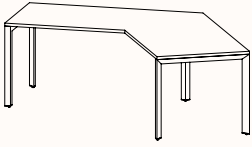

Run of 2

Run of 3

Run of 4

Run of 5

Run of 6

180 Degree

Pod of 2

**Pod of 4
With Standard Shared Leg**

**Pod of 6
With Standard Shared Leg**

**Pod of 8
With Standard Shared Leg**

**Pod of 10
With Standard Shared Leg**

**Pod of 12
With Standard Shared Leg**

120 Degree

120 Degree

Width Range: 1200 - 1800mm
Length Range: 1200 - 1800mm
Depth Range: 600 - 900mm
Height Range: 720mm (Fixed Height)
610 - 788mm (Tech Adjust)

120 Degree U-Shape

Pod of 3

Pod of 6

Pod of 9

90 Degree

3 End Left Hand

Width Range: 1200 - 2700mm

Length Range: 1200 - 2700mm