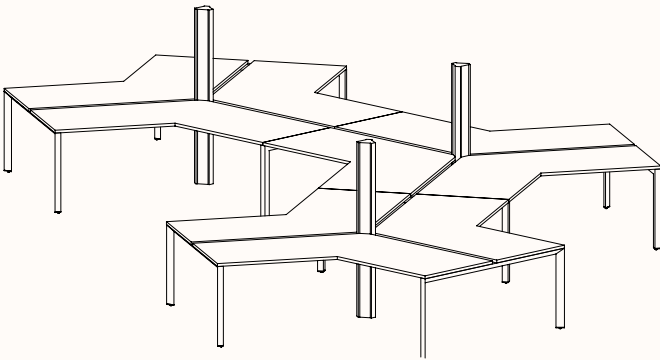

zenithinteriors.com

SILHOUETTE Workstation

Zenith

Features:

Silhouette provides flexibility and contemporary design elements offering elegance and simplicity as a workstation.

Bench tops take on a floating appearance, the triangular profile gives a purposeful stance, while the slim silhouetted under frame provides an airy atmosphere so forget that below work surface clutter too, we believe floor space is for the user.

The light weight construction allows us to provide an extraordinary combination of variations, enough to suit any application.

Options:

- [180°](#), [120°](#), [90°](#) configurations
- Fixed Height & Tech Adjust
- Sharknose edge
- Precinct, CTRL, S30 and S50 Screens
- CTRL Rail compatibility: Single Sided Rail, Double Sided Rail (1-way & 2-way brackets), Ctrl Screen Rail Elevated & Worktop Mounted
- Floorsight pucks and sensors
- Castors available in 180 Degree single desk only.

U-Shape 4 End

U-Shape 2X90

120 Degree Hex Post

Pod of 3 with Hex Post

Pod of 6 with Hex Post

Pod of 9 with Hex Post