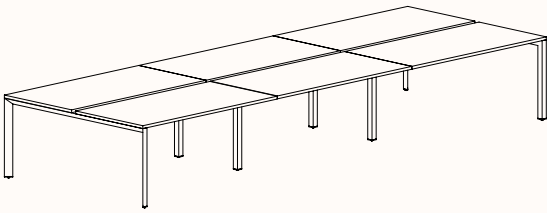

The light weight construction allows us to provide an extraordinary combination of variations, enough to suit any application.

Options:

- [180°](#), [120°](#), [90°](#) configurations
- Fixed Height & Tech Adjust
- Sharknose edge
- Precinct, CTRL, S30 and S50 Screens
- CTRL Rail compatibility: Single Sided Rail, Double Sided Rail (1-way & 2-way brackets), Ctrl Screen Rail Elevated & Worktop Mounted
- Floorsight pucks and sensors
- Castors available in 180 Degree single desk only.

Zenith House Powder Coat:

180 Degree

180 Degree Single

Width Range: 1200 - 2700mm

Length Range: 1200 - 2700mm

Depth Range: 600 - 900mm

Height Range: 720mm (Fixed Height)

610 - 788mm (Tech Adjust)

Run of 2

Run of 3

Run of 4

Run of 5

Run of 6

180 Degree

Pod of 2

**Pod of 4
With Standard Shared Leg**

**Pod of 6
With Standard Shared Leg**

**Pod of 8
With Standard Shared Leg**

**Pod of 10
With Standard Shared Leg**

**Pod of 12
With Standard Shared Leg**

120 Degree

120 Degree

Width Range: 1200 - 1800mm
Length Range: 1200 - 1800mm
Depth Range: 600 - 900mm
Height Range: 720mm (Fixed Height)
610 - 788mm (Tech Adjust)