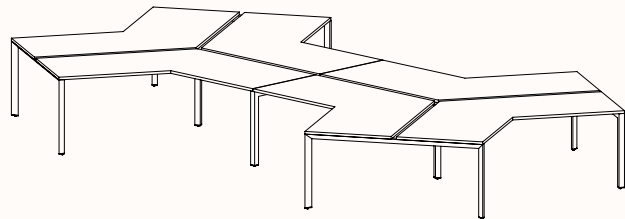

zenithinteriors.com

SILHOUETTE Workstation

Zenith

Features:

Silhouette provides flexibility and contemporary design elements offering elegance and simplicity as a workstation.

Bench tops take on a floating appearance, the triangular profile gives a purposeful stance, while the slim silhouetted under frame provides an airy atmosphere so forget that below work surface clutter too, we believe floor space is for the user.

Run of 2

Run of 3

Run of 4

Run of 5

Run of 6

180 Degree

Pod of 2

**Pod of 4
With Standard Shared Leg**

**Pod of 6
With Standard Shared Leg**

**Pod of 8
With Standard Shared Leg**

**Pod of 10
With Standard Shared Leg**

**Pod of 12
With Standard Shared Leg**

120 Degree

120 Degree

Width Range: 1200 - 1800mm
Length Range: 1200 - 1800mm
Depth Range: 600 - 900mm
Height Range: 720mm (Fixed Height)
610 - 788mm (Tech Adjust)

120 Degree U-Shape

Pod of 3

Pod of 6

Pod of 9

90 Degree

3 End Left Hand

Width Range: 1200 - 2700mm

Length Range: 1200 - 2700mm