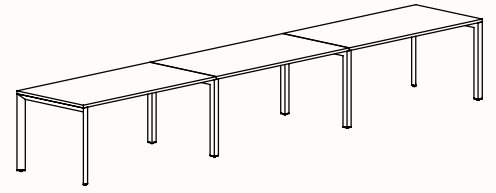

zenithinteriors.com

SILHOUETTE Workstation

Zenith

Features:

Silhouette provides flexibility and contemporary design elements offering elegance and simplicity as a workstation.

Bench tops take on a floating appearance, the triangular profile gives a purposeful stance, while the slim silhouetted under frame provides an airy atmosphere so forget that below work surface clutter too, we believe floor space is for the user.

The light weight construction allows us to provide an extraordinary combination of variations, enough to suit any application.

Options:

- [180°](#), [120°](#), [90°](#) configurations
- Fixed Height & Tech Adjust
- Sharknose edge
- Precinct, CTRL, S30 and S50 Screens
- CTRL Rail compatibility: Single Sided Rail, Double Sided Rail (1-way & 2-way brackets), Ctrl Screen Rail Elevated & Worktop Mounted
- Floorsight pucks and sensors
- Castors available in 180 Degree single desk only.

Zenith House Powder Coat:

180 Degree

180 Degree Single

Width Range: 1200 - 2700mm

Length Range: 1200 - 2700mm

Depth Range: 600 - 900mm

Height Range: 720mm (Fixed Height)

610 - 788mm (Tech Adjust)

**Pod of 6
With Standard Shared Leg**

**Pod of 8
With Standard Shared Leg**

**Pod of 10
With Standard Shared Leg**

**Pod of 12
With Standard Shared Leg**

120 Degree

120 Degree

Width Range: 1200 - 1800mm
Length Range: 1200 - 1800mm
Depth Range: 600 - 900mm
Height Range: 720mm (Fixed Height)
610 - 788mm (Tech Adjust)