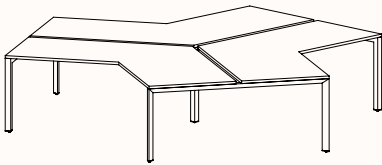

Zenith House Powder Coat:

180 Degree

180 Degree Single

Width Range: 1200 - 2700mm

Length Range: 1200 - 2700mm

Depth Range: 600 - 900mm

Height Range: 720mm (Fixed Height)

610 - 788mm (Tech Adjust)

Run of 2

Run of 3

Run of 4

Run of 5

Run of 6

180 Degree

Pod of 2

**Pod of 4
With Standard Shared Leg**

**Pod of 6
With Standard Shared Leg**

**Pod of 8
With Standard Shared Leg**

**Pod of 10
With Standard Shared Leg**

**Pod of 12
With Standard Shared Leg**

120 Degree

120 Degree

Width Range: 1200 - 1800mm
Length Range: 1200 - 1800mm
Depth Range: 600 - 900mm
Height Range: 720mm (Fixed Height)
610 - 788mm (Tech Adjust)

120 Degree U-Shape

Pod of 3

Pod of 6

Pod of 9

90 Degree

3 End Left Hand

Width Range: 1200 - 2700mm

Length Range: 1200 - 2700mm