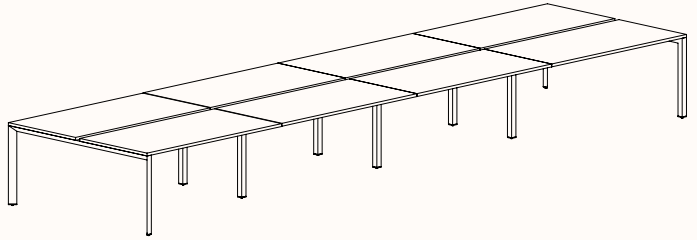

zenithinteriors.com

SILHOUETTE Workstation

Zenith

Features:

Silhouette provides flexibility and contemporary design elements offering elegance and simplicity as a workstation.

Bench tops take on a floating appearance, the triangular profile gives a purposeful stance, while the slim silhouetted under frame provides an airy atmosphere so forget that below work surface clutter too, we believe floor space is for the user.

Zenith House Powder Coat:

180 Degree

180 Degree Single

Width Range: 1200 - 2700mm

Length Range: 1200 - 2700mm

Depth Range: 600 - 900mm

Height Range: 720mm (Fixed Height)

610 - 788mm (Tech Adjust)

Run of 2

Run of 3

Run of 4

Run of 5

Run of 6

180 Degree

Pod of 2

**Pod of 4
With Standard Shared Leg**

**Pod of 6
With Standard Shared Leg**

**Pod of 8
With Standard Shared Leg**

**Pod of 10
With Standard Shared Leg**

**Pod of 12
With Standard Shared Leg**

120 Degree

120 Degree

Width Range: 1200 - 1800mm
Length Range: 1200 - 1800mm
Depth Range: 600 - 900mm
Height Range: 720mm (Fixed Height)
610 - 788mm (Tech Adjust)