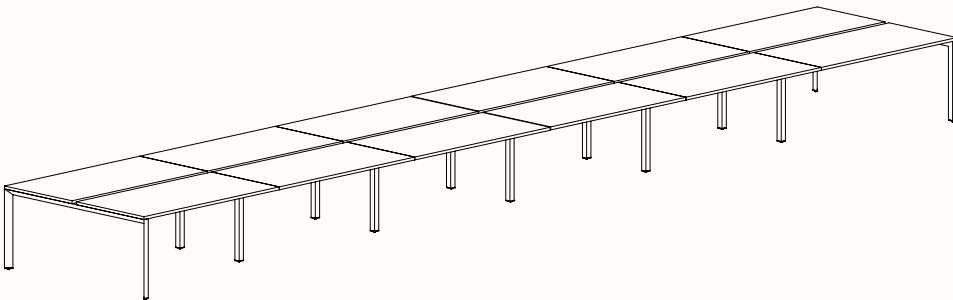

zenithinteriors.com

SILHOUETTE Workstation

Zenith

Features:

Silhouette provides flexibility and contemporary design elements offering elegance and simplicity as a workstation.

Bench tops take on a floating appearance, the triangular profile gives a purposeful stance, while the slim silhouetted under frame provides an airy atmosphere so forget that below work surface clutter too, we believe floor space is for the user.

Zenith House Powder Coat:

180 Degree

180 Degree Single

Width Range: 1200 - 2700mm

Length Range: 1200 - 2700mm

Depth Range: 600 - 900mm

Height Range: 720mm (Fixed Height)

610 - 788mm (Tech Adjust)

Run of 2

Run of 3

Run of 4

Run of 5

Run of 6

180 Degree

Pod of 2

**Pod of 4
With Standard Shared Leg**

**Pod of 6
With Standard Shared Leg**

**Pod of 8
With Standard Shared Leg**

**Pod of 10
With Standard Shared Leg**

**Pod of 12
With Standard Shared Leg**

120 Degree

120 Degree

Width Range: 1200 - 1800mm
Length Range: 1200 - 1800mm
Depth Range: 600 - 900mm
Height Range: 720mm (Fixed Height)
610 - 788mm (Tech Adjust)