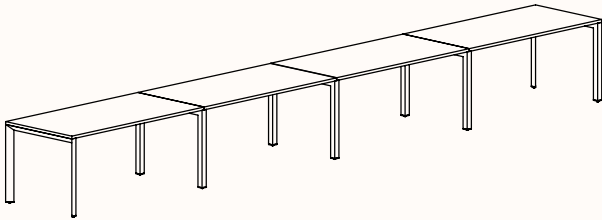

The light weight construction allows us to provide an extraordinary combination of variations, enough to suit any application.

Options:

- [180°](#), [120°](#), [90°](#) configurations
- Fixed Height & Tech Adjust
- Sharknose edge
- Precinct, CTRL, S30 and S50 Screens
- CTRL Rail compatibility: Single Sided Rail, Double Sided Rail (1-way & 2-way brackets), Ctrl Screen Rail Elevated & Worktop Mounted
- Floorsight pucks and sensors
- Castors available in 180 Degree single desk only.

Zenith House Powder Coat:

180 Degree

180 Degree Single

Width Range: 1200 - 2700mm

Length Range: 1200 - 2700mm

Depth Range: 600 - 900mm

Height Range: 720mm (Fixed Height)

610 - 788mm (Tech Adjust)

Run of 2

Run of 3

Run of 4

Run of 5

Run of 6

180 Degree

Pod of 2

**Pod of 4
With Standard Shared Leg**

**Pod of 6
With Standard Shared Leg**

**Pod of 8
With Standard Shared Leg**

**Pod of 10
With Standard Shared Leg**

**Pod of 12
With Standard Shared Leg**

120 Degree

120 Degree

Width Range: 1200 - 1800mm
Length Range: 1200 - 1800mm
Depth Range: 600 - 900mm
Height Range: 720mm (Fixed Height)
610 - 788mm (Tech Adjust)