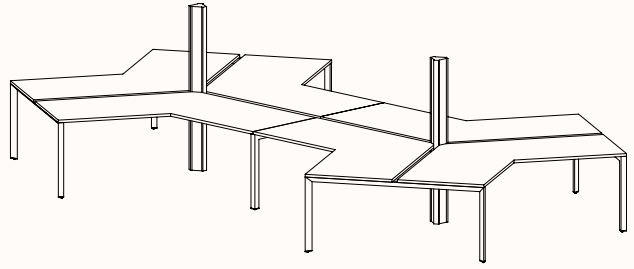

Pod of 6 with Hex Post