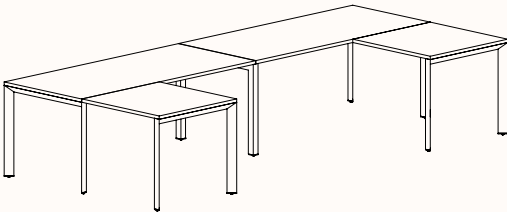

**Pod of 6
With Standard Shared Leg**

**Pod of 8
With Standard Shared Leg**

**Pod of 10
With Standard Shared Leg**

**Pod of 12
With Standard Shared Leg**

120 Degree

120 Degree

Width Range: 1200 - 1800mm
Length Range: 1200 - 1800mm
Depth Range: 600 - 900mm
Height Range: 720mm (Fixed Height)
610 - 788mm (Tech Adjust)

120 Degree U-Shape

Pod of 3

Pod of 6

Pod of 9

90 Degree

3 End Left Hand

Width Range: 1200 - 2700mm

Length Range: 1200 - 2700mm

Depth Range: 600 - 900mm

Height Range: 720mm (Fixed Height)

610 - 788mm (Tech Adjust)

3 End Right Hand

Pod of Two

3 End Left Hand & 3 End Right Hand

Pod of Four

2x 3 End Left Hand & 2x 3 End Right Hand