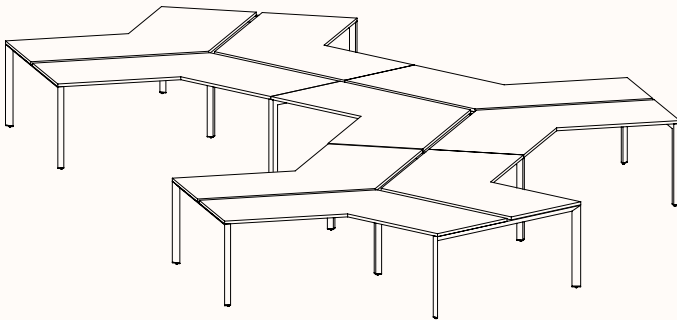

zenithinteriors.com

SILHOUETTE Workstation

Zenith

Features:

Silhouette provides flexibility and contemporary design elements offering elegance and simplicity as a workstation.

Bench tops take on a floating appearance, the triangular profile gives a purposeful stance, while the slim silhouetted under frame provides an airy atmosphere so forget that below work surface clutter too, we believe floor space is for the user.

Run of 2

Run of 3

Run of 4

Run of 5

Run of 6

180 Degree

Pod of 2

**Pod of 4
With Standard Shared Leg**

**Pod of 6
With Standard Shared Leg**

**Pod of 8
With Standard Shared Leg**

**Pod of 10
With Standard Shared Leg**

**Pod of 12
With Standard Shared Leg**

120 Degree

120 Degree

Width Range: 1200 - 1800mm
Length Range: 1200 - 1800mm
Depth Range: 600 - 900mm
Height Range: 720mm (Fixed Height)
610 - 788mm (Tech Adjust)

120 Degree U-Shape

Pod of 3

Pod of 6

Pod of 9

90 Degree

3 End Left Hand

Width Range: 1200 - 2700mm

Length Range: 1200 - 2700mm