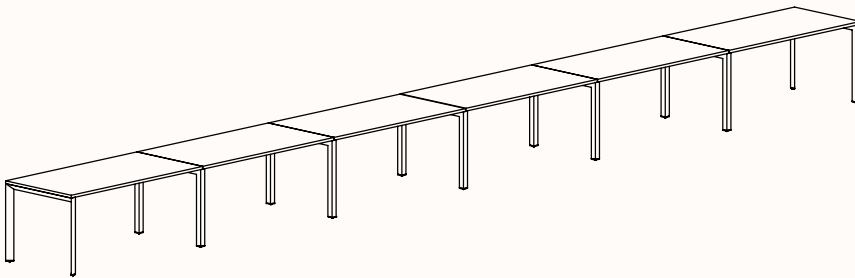

Zenith House Powder Coat:

180 Degree

180 Degree Single

Width Range: 1200 - 2700mm

Length Range: 1200 - 2700mm

Depth Range: 600 - 900mm

Height Range: 720mm (Fixed Height)

610 - 788mm (Tech Adjust)

Run of 2

Run of 3

Run of 4

Run of 5

Run of 6

180 Degree

Pod of 2

**Pod of 4
With Standard Shared Leg**

**Pod of 6
With Standard Shared Leg**

**Pod of 8
With Standard Shared Leg**

**Pod of 10
With Standard Shared Leg**

**Pod of 12
With Standard Shared Leg**

120 Degree

120 Degree

Width Range: 1200 - 1800mm
Length Range: 1200 - 1800mm
Depth Range: 600 - 900mm
Height Range: 720mm (Fixed Height)
610 - 788mm (Tech Adjust)

120 Degree U-Shape

Pod of 3

Pod of 6

Pod of 9

90 Degree

3 End Left Hand

Width Range: 1200 - 2700mm

Length Range: 1200 - 2700mm