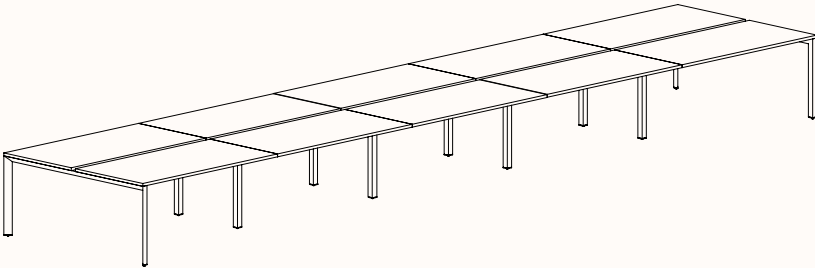

zenithinteriors.com

SILHOUETTE Workstation

Zenith

Features:

Silhouette provides flexibility and contemporary design elements offering elegance and simplicity as a workstation.

Bench tops take on a floating appearance, the triangular profile gives a purposeful stance, while the slim silhouetted under frame provides an airy atmosphere so forget that below work surface clutter too, we believe floor space is for the user.

Zenith House Powder Coat:

180 Degree

180 Degree Single

Width Range: 1200 - 2700mm

Length Range: 1200 - 2700mm

Depth Range: 600 - 900mm

Height Range: 720mm (Fixed Height)

610 - 788mm (Tech Adjust)

Run of 2

Run of 3

Run of 4

Run of 5

Run of 6

180 Degree

Pod of 2

**Pod of 4
With Standard Shared Leg**

**Pod of 6
With Standard Shared Leg**

**Pod of 8
With Standard Shared Leg**

**Pod of 10
With Standard Shared Leg**

**Pod of 12
With Standard Shared Leg**

120 Degree

120 Degree

Width Range: 1200 - 1800mm
Length Range: 1200 - 1800mm
Depth Range: 600 - 900mm
Height Range: 720mm (Fixed Height)
610 - 788mm (Tech Adjust)