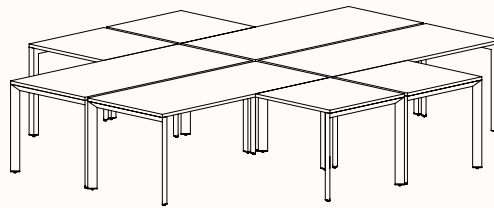

**Pod of 6
With Standard Shared Leg**

**Pod of 8
With Standard Shared Leg**

**Pod of 10
With Standard Shared Leg**

**Pod of 12
With Standard Shared Leg**

120 Degree

120 Degree

Width Range: 1200 - 1800mm
Length Range: 1200 - 1800mm
Depth Range: 600 - 900mm
Height Range: 720mm (Fixed Height)
610 - 788mm (Tech Adjust)

120 Degree U-Shape

Pod of 3

Pod of 6

Pod of 9

90 Degree

3 End Left Hand

Width Range: 1200 - 2700mm

Length Range: 1200 - 2700mm

Depth Range: 600 - 900mm

Height Range: 720mm (Fixed Height)

610 - 788mm (Tech Adjust)

3 End Right Hand

Pod of Two

3 End Left Hand & 3 End Right Hand

Pod of Four

2x 3 End Left Hand & 2x 3 End Right Hand