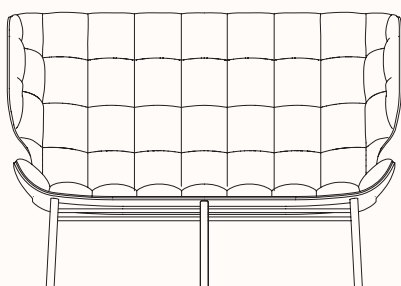

zenithinteriors.com

MAMMOTH Lounge

Zenith

Features:

The Mammoth now fits two.

Just like the original, the Mammoth Sofa balances style and comfort perfectly. The welcoming wings envelop you in seclusion and serenity, making the Mammoth Sofa perfect for public spaces, hotel lobbies and offices.

I - Ultra | Ultra Crib 5 | Matara (faux) | COL

II - Nuance | Flux | Envy

III - Dunes | Terra | Spectrum

Refer to NORR11 Fabric and Leather Specification for full range.

Solid Oak:

Natural

Light Smoked

Dark Smoked

Black

Dimensions

Mammoth Sofa

OW 1510mm

OD 870mm

SH 355mm

OH 1040mm