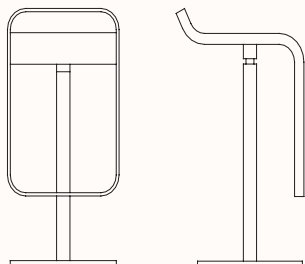

zenithinteriors.com

LEM Outdoor Stool

Zenith

Features:

LEM outdoor is a contemporary height adjustable swivel stool that offers a touch of class and colour to the work or home environment.

Option:

- Waterproof protective cover

Design: KARRI MONNI for LAPALMA

Warranty: 5 years

Awards: FX International Interior Awards 2000, Interior Innovation Award Winner 2010, V&A Museum, Be-Original_Elle-Decor-Italia

Dimensions:

Swivel Stool - Fixed Height ES81

OW 420mm
OD 370mm
SH 800mm
OH 880mm

Finishes:

Iroko Finished Timber or Polyurethane seat.

Powder Coated or Micro-Blasted Stainless Steel Aisi 316L frame and gas lift with rubber inserts under base.

Timber: