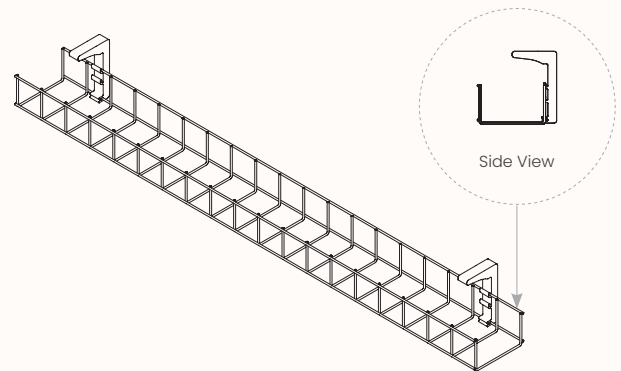

Options:

- Single Sided
- Double Sided

Finishes:

Powder coat:

Cool White
(Satin)

Dimensions:

Length Range	950mm
Depth Range	50mm
Overall Height	50mm

Services Mounting Plate

Features:

The Services Mount Plate is a simple folded sheet metal part to suit required power and data softwiring outlets. The overall plate size is fixed, and are available in two types of plates – dual and quad.