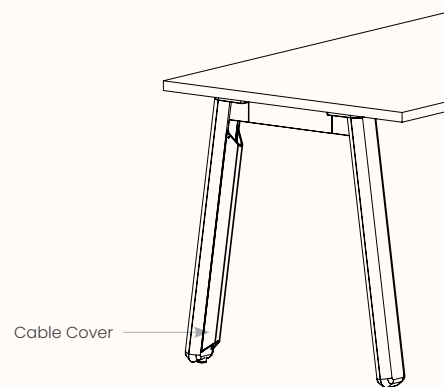

Timber:

**Oak
Vinyl**

Dimensions:

Length Range	49mm
Depth Range	34mm
Overall Height	Calculated to suit table/workstation type & height

96mm Duct Mounted on Z Bracket / Vertical Bracket

96mm Duct Mounted on Z Bracket