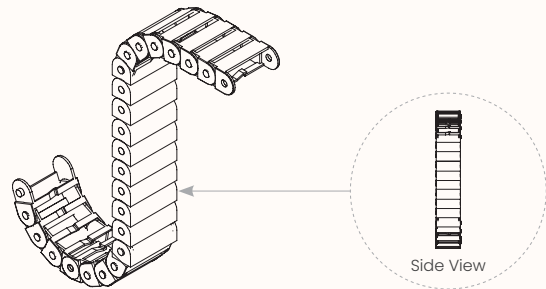

Dimensions:

Length Range	520mm
Depth Range	25mm
Overall Height	65mm

Cable Sleeve with ABS

Features:

The braided Cable Sleeve cleverly conceals the under desk cabling on all Zenith workstations. Designed with a loop at each end to attach the sleeve to the worktop and ducting or floor. Each sleeve can house a maximum of 2 power and 5 data cables. The Sleeve is a textured fabric with a matching ABS guide. It is located inside the braided Cable Sleeve to stiffen the fabric giving it a more rigid appearance. The ABS strip can be removed if desired.

The Cable Tractor carries cables from the duct to the worktop and is mainly suited to height adjustable desks. It comes with end brackets and fasteners and has no internal segregation.

Finishes:

White

Dimensions: