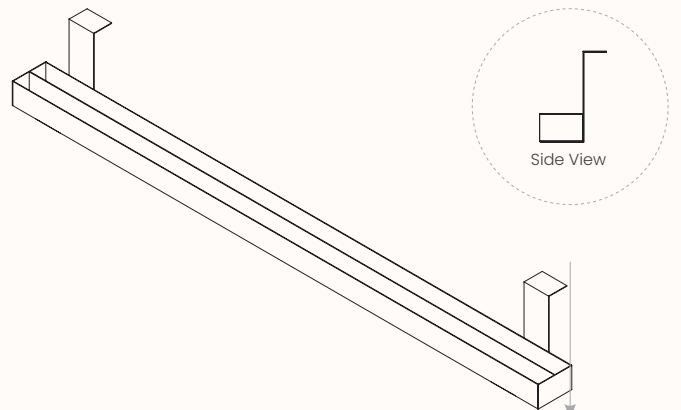

Cable Hub – 500mm

Features:

The Cable Hub has two sets of mounting brackets at each end and can be fixed to the worktop. Please ensure it will not clash with other items fixed underneath the worktop such as table support beams or in-desk boxes.

Olive (Matt/ Fine Texture)

Dimensions:

Length Range 500-2700mm
 Depth Range 236mm
 Overall Height 160mm

96mm Duct Mounted on Vertical Bracket

Features:

The 96mm Duct can be fixed to the worktop using vertical brackets. The Vertical Brackets provide a smaller footprint and give flexibility in the mounting position and avoid other items under the worktop.

Dimensions:

Length Range 500-2700mm
 Depth Range 149mm
 Overall Height 160mm

100 x 30 Powerblade & 100 x 50 Powerblade

100 x 30 Powerblade

Features:

100 x 30 Powerblade is designed to bring cabling in from the ceiling to the workstation. It can be fitted from floor or bottom of screen up to the ceiling. Can be compatible with S30 screen as well.