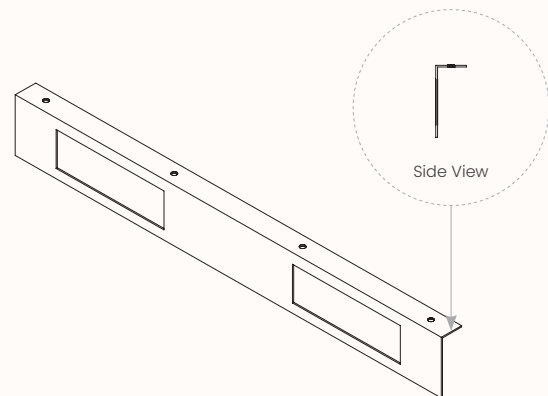

Features:

The Services Mount Plate is a simple folded sheet metal part to suit required power and data softwiring outlets. The overall plate size is fixed, and are available in two types of plates – dual and quad.

Dimensions:

Length Range	520mm
Depth Range	25mm
Overall Height	65mm

Cable Sleeve with ABS

Features:

The braided Cable Sleeve cleverly conceals the under desk cabling on all Zenith workstations. Designed with a loop at each end to attach the sleeve to the worktop and ducting or floor. Each sleeve can house a maximum of 2 power and 5 data cables. The Sleeve is a textured fabric with a matching ABS guide. It is located inside the braided Cable Sleeve to stiffen the fabric giving it a more rigid appearance. The ABS strip can be removed if desired.