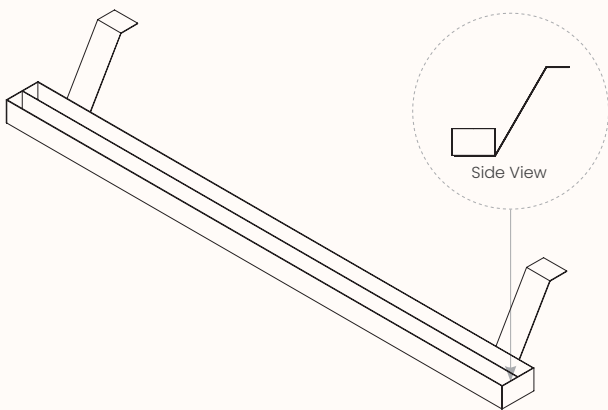

Cable Hub – 500mm

Features:

The Cable Hub has two sets of mounting brackets at each end and can be fixed to the worktop. Please ensure it will not clash with other items fixed underneath the worktop such as table support beams or in-desk boxes.

Olive (Matt/ Fine Texture)

Dimensions:

Length Range 500-2700mm
 Depth Range 236mm
 Overall Height 160mm

96mm Duct Mounted on Vertical Bracket

Features:

The 96mm Duct can be fixed to the worktop using vertical brackets. The Vertical Brackets provide a smaller footprint and give flexibility in the mounting position and avoid other items under the worktop.