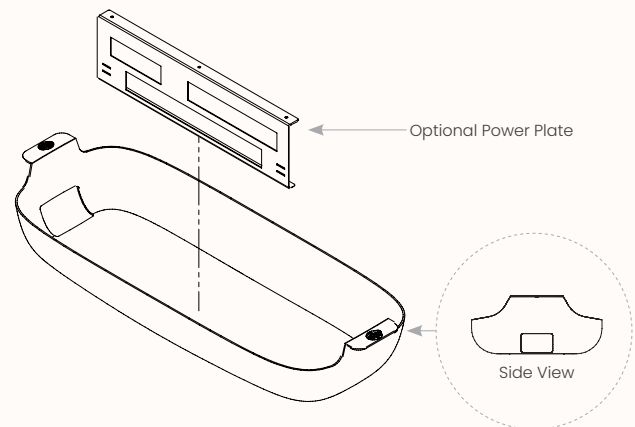

Cable Hub with Tractor

Length Range	980mm 950mm (Internal)
Depth Range	250mm
Overall Height	100mm ; 125mm

Glovebox

Glovebox with or without Power Plate

Features:

The Glovebox is a formed PET cable dump in a fixed size. A low cost and less capacity alternative to the power plate is to order the Glovebox 'without power plate' and then separately order the Services Mount Plate.

Options:

- Power plate for housing CMS soft wiring sockets

Finishes:

100% Recyclable PET:

Mid-Grey

Dimensions:

Length Range	876mm
Depth Range	325mm
Overall Height	152mm

Wire Basket