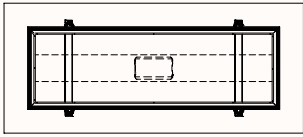

Dimensions

Small Tables

Small Table MKCS-SQR1

OW 600-1000mm
OD 600-1000mm
OH 600-750mm

Small Table MKCS-RND1

DIA 600-1000mm
OH 600-750mm

*Note: The above tables can achieve other heights, please refer to the other Mekos specifications on the website.

Dimensions

Seated Meeting Tables

Meeting Table MKC-SQR1

OW 900-1800mm
OD 900-1800mm
OH 720mm

Suitable with 1x Omni Lid and worktop mounted cable management products

Meeting Table MKC-RND1

DIA 900-1800mm
OH 720mm

Suitable with 1x Omni Lid and worktop mounted cable management products

Meeting Table MKTM-REC2

OW 1000-2400mm
OD 1000-1800mm
OH 720mm

Suitable with 1x Omni Lid and worktop mounted cable management products

Meeting Table MKTM-S

OW 1000-2400mm
OD 1000-1800mm
OH 720mm

Dimensions

Seated Team Table

Team Table MKU-REC2

OW 1600-3200mm
OD 1000-1800mm
OH 720mm

Suitable with 1, 2, 3 or 4 Omni lids depending on table length.
Compatible with Omni duct lite.