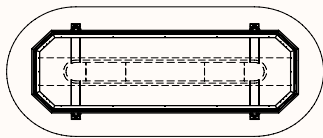

Dimensions

Small Tables

Small Table MKCS-SQR1

OW 600-1000mm
OD 600-1000mm
OH 600-750mm

Small Table MKCS-RND1

DIA 600-1000mm
OH 600-750mm

*Note: The above tables can achieve other heights, please refer to the other Mekos specifications on the website.

Dimensions

Seated Meeting Tables

Meeting Table MKC-SQR1

OW 900-1800mm
OD 900-1800mm
OH 720mm

Suitable with 1x Omni Lid and worktop mounted cable management products

Meeting Table MKC-RND1

DIA 900-1800mm
OH 720mm

Meeting Table MKTM-S

OW 1000-2400mm
OD 1000-1800mm
OH 720mm

Dimensions

Seated Team Table

Team Table MKU-REC2

OW 1600-3200mm
OD 1000-1800mm
OH 720mm

Suitable with 1, 2, 3 or 4 Omni lids depending on table length.
Compatible with Omni duct lite.

Team Table MKU-REC3

OW 3200-5200mm
OD 1000-1800mm
OH 720mm

Suitable with 2 or 4 Omni lids.
Compatible with Omni duct lite.

Team Table MKU-RND2

OW 2800-3200mm
OD 1200-1600mm
OH 720mm

Suitable with 1 or 2 Omni lids depending on table length.
Compatible with Omni duct lite.