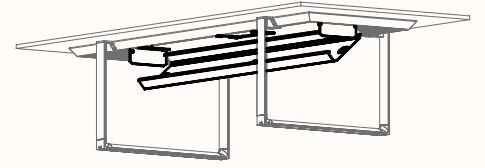

Meeting Table
MKC-SQR1

Team Table
MKU-REC2 | MKU-REC3
Omni Lid finish can match outer top selection

Cable Management

Omni Duct Lite

W 300mm
H 88.5mm

Omni Duct Lite Closed

Omni Duct Lite Open

Full length Omni Duct Lite