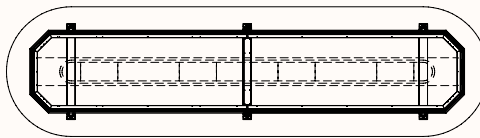

Meeting Table MKTM-S

OW 1000-2400mm
OD 1000-1800mm
OH 720mm

Dimensions

Seated Team Table

Team Table MKU-REC2

OW 1600-3200mm
OD 1000-1800mm
OH 720mm

Suitable with 1, 2, 3 or 4 Omni lids depending on table length.
Compatible with Omni duct lite.

Team Table MKU-REC3

OW 3200-5200mm
OD 1000-1800mm
OH 720mm

Suitable with 2 or 4 Omni lids.
Compatible with Omni duct lite.

Team Table MKU-RND2

OW 2800-3200mm
OD 1200-1600mm
OH 720mm

Suitable with 1 or 2 Omni lids depending on table length.
Compatible with Omni duct lite.

Team Table MKU-RND3

OW 3200-5200mm
OD 1200-1600mm
OH 720mm

Suitable with 2 or 4 Omni lids.
Compatible with Omni duct lite.

2 -Tone Tops

Meeting Table
MKC-RND1

Team Table
MKU-RND2 | MKU-RND3
Omni Lid finish can match outer top selection