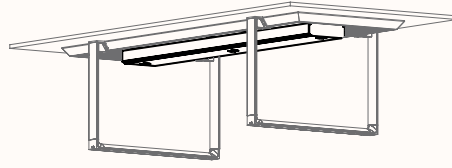

Meeting Table
MKC-SQR1

Team Table
MKU-REC2 | MKU-REC3
Omni Lid finish can match outer top selection

Cable Management

Omni Duct Lite

W 300mm
H 88.5mm

Omni Duct Lite Closed

Omni Duct Lite Open

Full length Omni Duct Lite