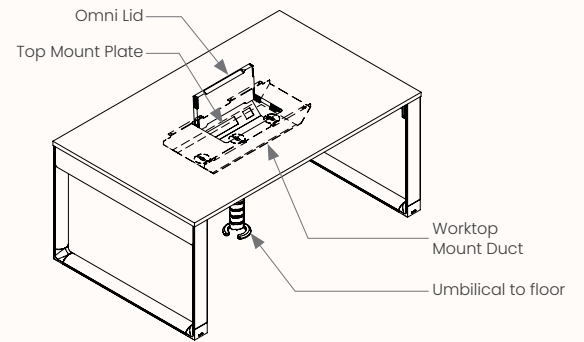

Top Mount Plate & Worktop Mount Duct

Compatible tables:

- MKTM-REC2
- MKC-SQR1/MKC-RND1