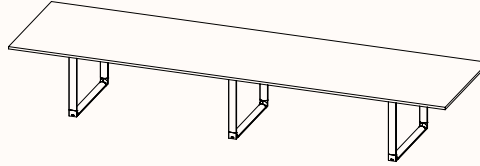

Dimensions

Seated Meeting Tables

Meeting Table MKC-SQR1

OW 900-1800mm
OD 900-1800mm
OH 720mm

Suitable with 1x Omni Lid and worktop mounted cable management products

Meeting Table MKC-RND1

DIA 900-1800mm
OH 720mm

Meeting Table MKTM-S

OW 1000-2400mm
OD 1000-1800mm
OH 720mm

Dimensions

Seated Team Table

Team Table MKU-REC2

OW 1600-3200mm
OD 1000-1800mm
OH 720mm

Suitable with 1, 2, 3 or 4 Omni lids depending on table length.
Compatible with Omni duct lite.