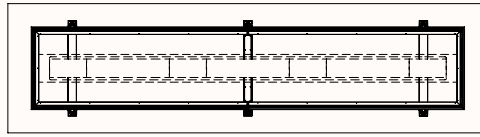

Meeting Table MKTM-S

OW 1000-2400mm
OD 1000-1800mm
OH 720mm

Dimensions

Seated Team Table

Team Table MKU-REC2

OW 1600-3200mm
OD 1000-1800mm
OH 720mm

Suitable with 1, 2, 3 or 4 Omni lids depending on table length.
Compatible with Omni duct lite.

Team Table MKU-REC3

OW 3200-5200mm
OD 1000-1800mm
OH 720mm

Suitable with 2 or 4 Omni lids.
Compatible with Omni duct lite.

Team Table MKU-RND2

OW 2800-3200mm
OD 1200-1600mm
OH 720mm

Suitable with 1 or 2 Omni lids depending on table length.
Compatible with Omni duct lite.