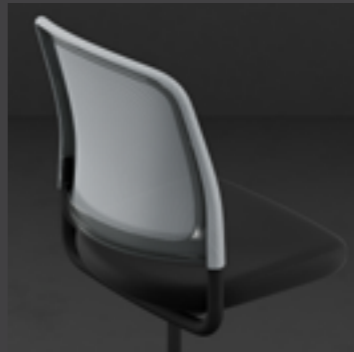

Dark Finishes

3D Knit with Polycarbonate Back Frame

Pebble

Arms

Options

Bases