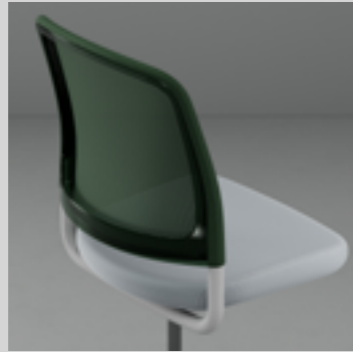

Light Finishes

3D Knit with Polycarbonate Back Frame

Forest

Arms

Options