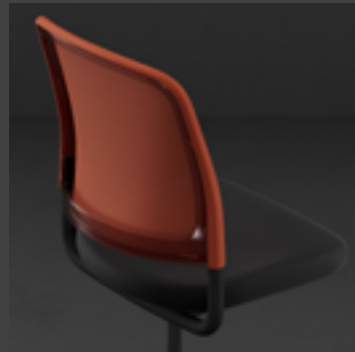

Dark Finishes

3D Knit with Polycarbonate Back Frame

Amber