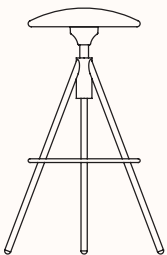

## Features:

Freely inspired by the automotive world, with the seams of the seat reminiscent of a steering wheel and the particular three-legged base, the height-adjustable WIL stool is a truly innovative piece of furniture.

## Option:

- Swivel stool
- Height adjustable stool

**Design:** ROMANO MARCATO for LAPALMA

**Warranty:** 5 years

## Dimensions: