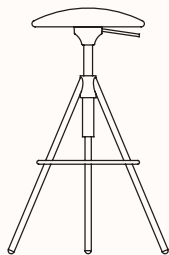

Height Adjustable Stool S222

OW 510mm
OD 470mm
OH 720-840mm

Finishes:

Upholstered seat in fabric collection categories A, B, C, D
Refer to the Lapalma finishes specification

Frame:

Black
Powder coat

White
Powder coat