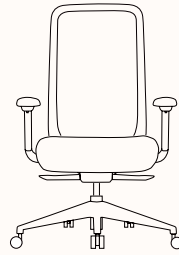

KHYN Task Chair

**Features:**

The Khyn Task Chair is a versatile seating solution for modern workplaces. The breathable mesh back and upholstered seat with removable cover, ensures both comfort and easy maintenance.

Promoting better posture to reduce strain during long work hours, the Khyn Task Chair is designed to enhance productivity and comfort, making it an ideal choice for any workplace environment.

Option:

- With or without 4D arms
- Additional lumbar support
- Fabric seat with mesh back

Fabric Seat with Mesh Back:

Mesh YM93

Black Model:

Frame,
Base, Arms &
Castors

31 Black
Mesh

SD38 Sunday
Charcoal
Fabric

Light Grey Model:

Frame,
Base, Arms &
Castors

60-28 Mid
Grey Mesh

SD35 Sunday
Dark
Grey Fabric

Note: *COM Available

Dimensions:

Task Chair with Arms

OW 730mm
OD 700mm
OH 1065 - 1175mm

SW 500mm
SD 418 - 488mm
SH 475 - 585mm
AH 653 - 843mm
AW 640 - 700mm