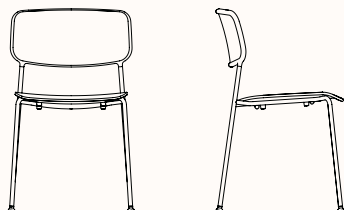

zenithinteriors.com

KISAT Chair

Zenith

Features:

Kisat has a familiar aesthetic and a natural versatility that can meet the most diverse needs, whether commercial or residential. The frame surrounds the back and then descends in a continuous line to become the 4-legged base. Kisat creates a subtle visual effect with understated elegance. Kisat stacks 8 high and 12 high on a trolley.

Refer to the Lapalma finishes specification

Frame & trolley: Powder coated in house finishes

Seat & Backrest:

Powder coat:

Dimensions:

Chair S410

OW 490mm
OD 530mm
OH 790mm
SH 460mm

Trolley C11

OW 620mm
OD 700mm
OH 350mm

Trolley:

Black