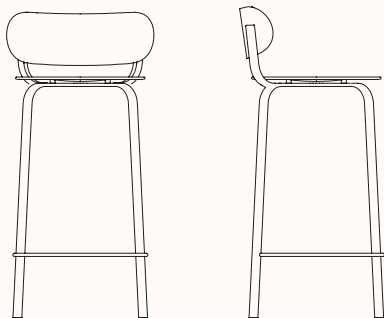

zenithinteriors.com

STIL Stool

Zenith

Features:

light but with an extreme character, STIL reinterprets the classic shape of a seat in bold colours.

Options:

- Upholstered seat pad

Design: PATRICK NORGUET for LAPALMA

Warranty: 5 years

Dimensions:

S49

OW 520/550mm

OD 510mm

OH 880/980mm

SH 650/750mm

Finishes: