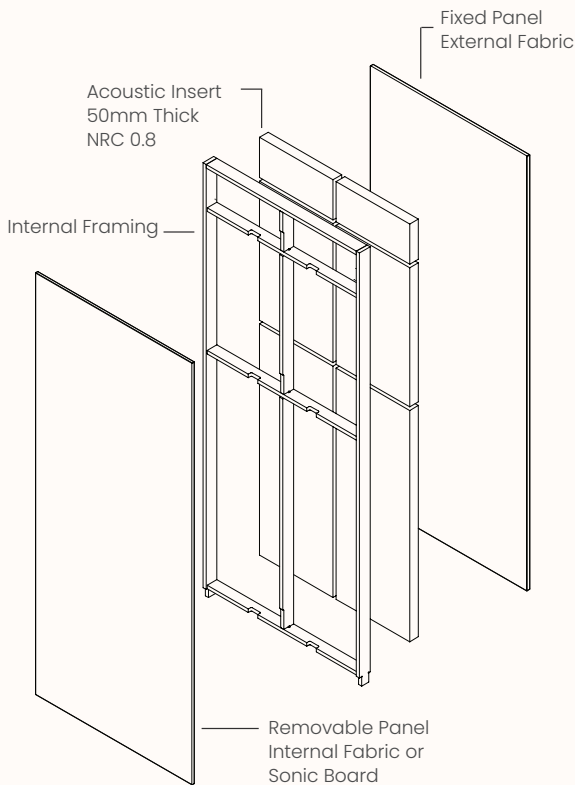

Acoustics:

Verse has been tested in accordance with ISO 717-1:2004 Acoustics – Rating of sound insulation in buildings and of building elements – Airborne sound insulation.

Independent Acoustic Testing shows that Verse can qualify for 3 Green Star Credits for acoustics and can achieve between 28-36Dw at 40dB Ambiance with a Privacy Rating of 64-74, depending on the wall type and material selected.

Normal voice conversations can be heard as a muffled sound in adjoining rooms but cannot be understood.

Verse acoustic performance is comparable to most general use office rooms.

Panel Layers:

Air Ventilation:

Verse 3 has Induction airflow to give the larger room cleaner and better air exchange, with a maximum rating of 100L/s for 5 people in the space.