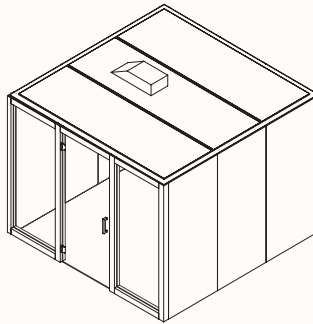

Ash ZPET_007

Milky White ZPET_009

Dimensions:

Verse 3.1

OW 2880mm
 OD 1980mm
 H 2200/2400mm (Frame)
 OH 2370/2600mm (Including fan box)
 Internal Room Size: 2700 x 1800mm

Side walls made up of: 3x 600mmW panels
 Front & back walls made up of: 3x 900mmW panels

Verse 3.2

OW 2880mm
 OD 2280mm
 H 2200/2400mm (Frame)
 OH 2370/2600mm (Including fan box)
 Internal Room Size: 2700 x 2100mm

Side walls made up of: 2x 600mmW & 1x 900mmW panels
 Front & back walls made up of: 3x 900mmW panels

Verse 3.3

OW 2880mm
 OD 2580mm
 H 2200/2400mm (Frame)
 OH 2370/2600mm (Including fan box)
 Internal Room Size: 2700 x 2400mm

Side walls made up of: 1x 600mmW & 2x 900mmW panels
 Front & back walls made up of: 3x 900mmW panels

Verse 3.4

OW 2880mm
 OD 2880mm
 H 2200/2400mm (Frame)
 OH 2370/2600mm (Including fan box)
 Internal Room Size: 2700 x 2700mm

Side Walls made up of: 3x 900mmW panels
 Front & back walls made up of: 3x 900mmW panels