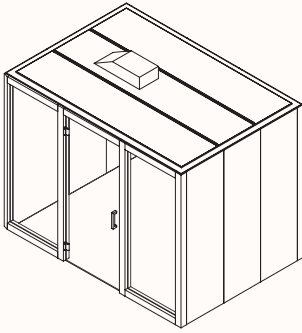

Options:

- Media panel can house 42" - 65" TV and can be placed with a wall mounted table at sitting or standing height
- 4 standard room sizes (WxD) with 2 available heights
- Door handle left or right side
- White board or cork board accessories
- 600W or 900W SOL-EDT lounges

Ash ZPET_007

Milky White ZPET_009

Dimensions:

Verse 3.1

OW 2880mm
 OD 1980mm
 H 2200/2400mm (Frame)
 OH 2370/2600mm (Including fan box)
 Internal Room Size: 2700 x 1800mm

Side walls made up of: 3x 600mmW panels
 Front & back walls made up of: 3x 900mmW panels

Verse 3.2

OW 2880mm
 OD 2280mm
 H 2200/2400mm (Frame)
 OH 2370/2600mm (Including fan box)
 Internal Room Size: 2700 x 2100mm

Side walls made up of: 2x 600mmW & 1x 900mmW panels
 Front & back walls made up of: 3x 900mmW panels

Verse 3.3

OW 2880mm
 OD 2580mm
 H 2200/2400mm (Frame)
 OH 2370/2600mm (Including fan box)
 Internal Room Size: 2700 x 2400mm

Side walls made up of: 1x 600mmW & 2x 900mmW panels
 Front & back walls made up of: 3x 900mmW panels