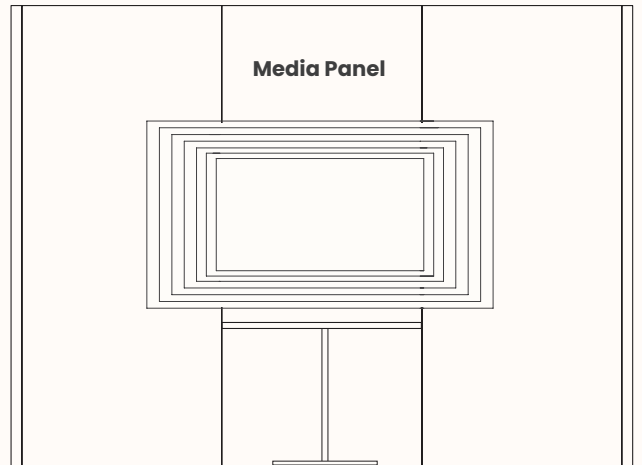

Verse 3.3

OW 2880mm
 OD 2580mm
 H 2200/2400mm (Frame)
 OH 2370/2600mm (Including fan box)
 Internal Room Size: 2700 x 2400mm

Side walls made up of: 1x 600mmW & 2x 900mmW panels
 Front & back walls made up of: 3x 900mmW panels

Verse 3.4

OW 2880mm
 OD 2880mm
 H 2200/2400mm (Frame)
 OH 2370/2600mm (Including fan box)
 Internal Room Size: 2700 x 2700mm

Side Walls made up of: 3x 900mmW panels
 Front & back walls made up of: 3x 900mmW panels

Front Panel Options:

Option 1
LH: Glass Panel
RH: Glass Panel
C: Door Panel
LH: Door Hinges

Option 2
LH: Glass Panel
RH: Glass Panel
C: Door Panel
RH: Door Hinges

Media Panel:

Standing Height

Media Panel 900mmW: Optional Wall Mounted Table
Fabric or Sonic Board (Internal)
Table Height: 1050mm
Table Width: Max 900mmW
TV Bracket Height: 1520mm (Eye Level) TV Size: 42" - 65"
Note: TV & TV bracket not included

Sitting Height

Media Panel 900mmW: Optional Wall Mounted Table
Fabric or Sonic Board (Internal)
Table Height: 720mm
Table Width: Max 900mmW
TV Bracket Height: 1175mm (Eye Level) TV Size: 42" - 65"
Note: TV & TV bracket not included