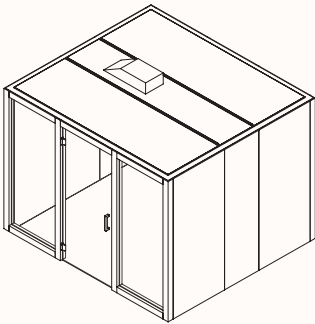

Ash ZPET_007

Milky White ZPET_009

Dimensions:

Verse 3.1

OW 2880mm
 OD 1980mm
 H 2200/2400mm (Frame)
 OH 2370/2600mm (Including fan box)
 Internal Room Size: 2700 x 1800mm

Side walls made up of: 3x 600mmW panels
 Front & back walls made up of: 3x 900mmW panels

Verse 3.2

OW 2880mm
 OD 2280mm
 H 2200/2400mm (Frame)
 OH 2370/2600mm (Including fan box)
 Internal Room Size: 2700 x 2100mm

Side walls made up of: 2x 600mmW & 1x 900mmW panels
 Front & back walls made up of: 3x 900mmW panels

Verse 3.3

OW 2880mm
 OD 2580mm
 H 2200/2400mm (Frame)
 OH 2370/2600mm (Including fan box)
 Internal Room Size: 2700 x 2400mm

Side walls made up of: 1x 600mmW & 2x 900mmW panels
 Front & back walls made up of: 3x 900mmW panels

Verse 3.4

OW 2880mm
 OD 2880mm
 H 2200/2400mm (Frame)
 OH 2370/2600mm (Including fan box)
 Internal Room Size: 2700 x 2700mm

Side Walls made up of: 3x 900mmW panels
 Front & back walls made up of: 3x 900mmW panels