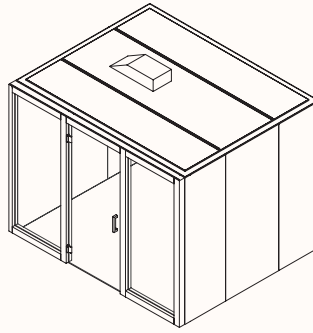

Options:

- Media panel can house 42" - 65" TV and can be placed with a wall mounted table at sitting or standing height
- 4 standard room sizes (WxD) with 2 available heights
- Door handle left or right side
- White board or cork board accessories
- 600W or 900W SOL-EDT lounges

Ash ZPET_007

Milky White ZPET_009

Dimensions:

Verse 3.1

OW 2880mm
 OD 1980mm
 H 2200/2400mm (Frame)
 OH 2370/2600mm (Including fan box)
 Internal Room Size: 2700 x 1800mm

Side walls made up of: 3x 600mmW panels
 Front & back walls made up of: 3x 900mmW panels

Verse 3.2

OW 2880mm
 OD 2280mm
 H 2200/2400mm (Frame)
 OH 2370/2600mm (Including fan box)
 Internal Room Size: 2700 x 2100mm

Side walls made up of: 2x 600mmW & 1x 900mmW panels
 Front & back walls made up of: 3x 900mmW panels

Verse 3.3

OW 2880mm
 OD 2580mm
 H 2200/2400mm (Frame)
 OH 2370/2600mm (Including fan box)
 Internal Room Size: 2700 x 2400mm

Side walls made up of: 1x 600mmW & 2x 900mmW panels
 Front & back walls made up of: 3x 900mmW panels