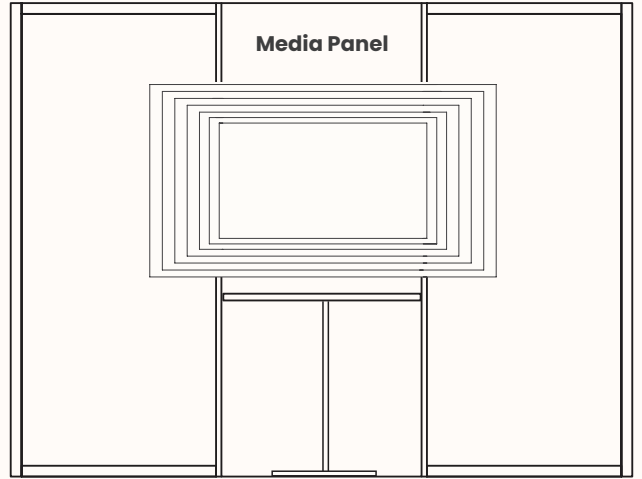

Verse 3.3

OW 2880mm
 OD 2580mm
 H 2200/2400mm (Frame)
 OH 2370/2600mm (Including fan box)
 Internal Room Size: 2700 x 2400mm

Side walls made up of: 1x 600mmW & 2x 900mmW panels
 Front & back walls made up of: 3x 900mmW panels

Verse 3.4

OW 2880mm
 OD 2880mm
 H 2200/2400mm (Frame)
 OH 2370/2600mm (Including fan box)
 Internal Room Size: 2700 x 2700mm

Side Walls made up of: 3x 900mmW panels
 Front & back walls made up of: 3x 900mmW panels

Front Panel Options:

Option 1
LH: Glass Panel
RH: Glass Panel
C: Door Panel
LH: Door Hinges

Option 2
LH: Glass Panel
RH: Glass Panel
C: Door Panel
RH: Door Hinges

Media Panel:

Standing Height

Media Panel 900mmW: Optional Wall Mounted Table
Fabric or Sonic Board (Internal)
Table Height: 1050mm
Table Width: Max 900mmW
TV Bracket Height: 1520mm (Eye Level) TV Size: 42" - 65"
Note: TV & TV bracket not included

Sitting Height

Media Panel 900mmW: Optional Wall Mounted Table
Fabric or Sonic Board (Internal)
Table Height: 720mm
Table Width: Max 900mmW
TV Bracket Height: 1175mm (Eye Level) TV Size: 42" - 65"
Note: TV & TV bracket not included