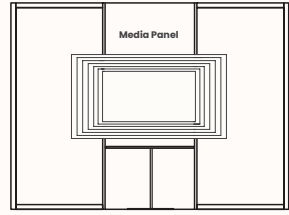

Verse 3.3

OW 2880mm
 OD 2580mm
 H 2200/2400mm (Frame)
 OH 2370/2600mm (Including fan box)
 Internal Room Size: 2700 x 2400mm

Side walls made up of: 1x 600mmW & 2x 900mmW panels
 Front & back walls made up of: 3x 900mmW panels

Verse 3.4

OW 2880mm
 OD 2880mm
 H 2200/2400mm (Frame)
 OH 2370/2600mm (Including fan box)
 Internal Room Size: 2700 x 2700mm

Side Walls made up of: 3x 900mmW panels
 Front & back walls made up of: 3x 900mmW panels

SOL-EDT 900
 OW 888mm
 OD 690mm
 SD 490mm
 SH 450mm
 OH 817mm

Back Panel (Internal) Options:

Option 1
All Glass

Option 1A
Glass with Media Panel

Option 2
All Fabric or
Sonic Board Panels

Option 2B
All Fabric or Sonic Board
Panels with Media Panel

Front Panel Options:

Option 1
LH: Glass Panel
RH: Glass Panel
C: Door Panel
LH: Door Hinges

Option 2
LH: Glass Panel
RH: Glass Panel
C: Door Panel
RH: Door Hinges

Media Panel:

Standing Height

Media Panel 900mmW: Optional Wall Mounted Table
Fabric or Sonic Board (Internal)
Table Height: 1050mm
Table Width: Max 900mmW
TV Bracket Height: 1520mm (Eye Level) TV Size: 42" - 65"
Note: TV & TV bracket not included