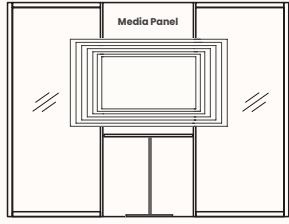

Option 1A
Glass with Media Panel