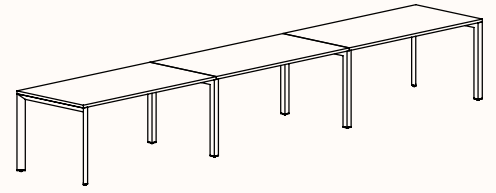

180 Degree

180 Degree Single

Width Range: 1200 - 2700mm

Length Range: 1200 - 2700mm

Depth Range: 600 - 900mm

Height Range: 720mm (Fixed Height)

610 - 788mm (Tech Adjust)

Run of 3