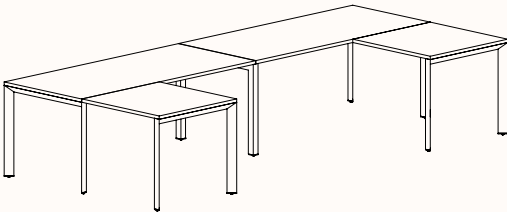

120 Degree

Width Range: 1200 - 1800mm
Length Range: 1200 - 1800mm
Depth Range: 600 - 900mm
Height Range: 720mm (Fixed Height)
610 - 788mm (Tech Adjust)

120 Degree U-Shape

Pod of 3

Pod of 6

Pod of 9

90 Degree

3 End Left Hand

Width Range: 1200 - 2700mm

Length Range: 1200 - 2700mm

Depth Range: 600 - 900mm

Height Range: 720mm (Fixed Height)

610 - 788mm (Tech Adjust)

3 End Right Hand

Pod of Two

3 End Left Hand & 3 End Right Hand

Pod of Four

2x 3 End Left Hand & 2x 3 End Right Hand

U-Shape 4 End

U-Shape 2X90

120 Degree Hex Post

Pod of 3 with Hex Post

Pod of 6 with Hex Post