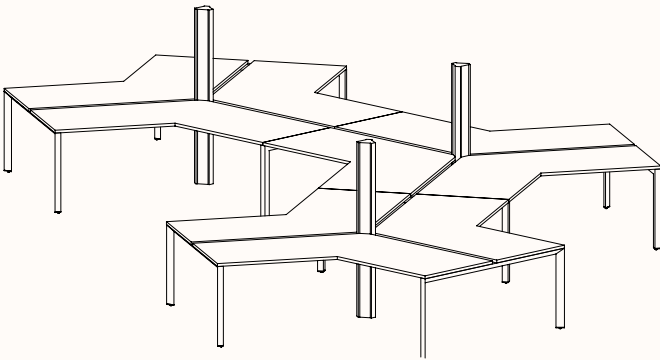

zenithinteriors.com

SILHOUETTE Workstation

Zenith

Features:

Silhouette provides flexibility and contemporary design elements offering elegance and simplicity as a workstation.

Bench tops take on a floating appearance, the triangular profile gives a purposeful stance, while the slim silhouetted under frame provides an airy atmosphere so forget that below work surface clutter too, we believe floor space is for the user.

The light weight construction allows us to provide an extraordinary combination of variations, enough to suit any application.

Options:

- [180°](#), [120°](#), [90°](#) configurations
- Fixed Height & Tech Adjust
- Sharknose edge
- Precinct, CTRL, S30 and S50 Screens
- CTRL Rail compatibility: Single Sided Rail, Double Sided Rail (1-way & 2-way brackets), Ctrl Screen Rail Elevated & Worktop Mounted
- Floorsight pucks and sensors
- Castors available in 180 Degree single desk only.

3 End Left Hand

Width Range: 1200 - 2700mm

Length Range: 1200 - 2700mm

Depth Range: 600 - 900mm

Height Range: 720mm (Fixed Height)

610 - 788mm (Tech Adjust)

3 End Right Hand

Pod of Two

3 End Left Hand & 3 End Right Hand

Pod of Four

2x 3 End Left Hand & 2x 3 End Right Hand

U-Shape 4 End

U-Shape 2X90

120 Degree Hex Post

Pod of 3 with Hex Post

Pod of 6 with Hex Post