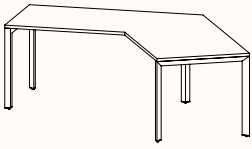

Pod of 2

**Pod of 4
With Standard Shared Leg**

**Pod of 6
With Standard Shared Leg**

**Pod of 8
With Standard Shared Leg**

**Pod of 10
With Standard Shared Leg**

**Pod of 12
With Standard Shared Leg**

120 Degree

120 Degree

Width Range: 1200 - 1800mm
Length Range: 1200 - 1800mm
Depth Range: 600 - 900mm
Height Range: 720mm (Fixed Height)
610 - 788mm (Tech Adjust)

120 Degree U-Shape

Pod of 3

Pod of 6

Pod of 9

90 Degree

3 End Left Hand

Width Range: 1200 - 2700mm

Length Range: 1200 - 2700mm

Depth Range: 600 - 900mm

Height Range: 720mm (Fixed Height)

610 - 788mm (Tech Adjust)

3 End Right Hand

Pod of Two