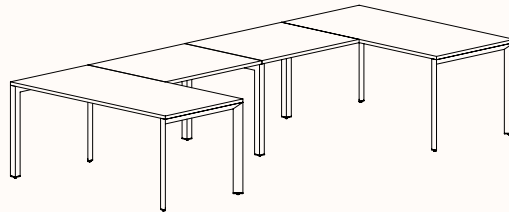

Pod of 2

**Pod of 4
With Standard Shared Leg**

**Pod of 6
With Standard Shared Leg**

**Pod of 8
With Standard Shared Leg**

**Pod of 10
With Standard Shared Leg**

**Pod of 12
With Standard Shared Leg**

120 Degree

120 Degree

Width Range: 1200 - 1800mm
Length Range: 1200 - 1800mm
Depth Range: 600 - 900mm
Height Range: 720mm (Fixed Height)
610 - 788mm (Tech Adjust)

120 Degree U-Shape

Pod of 3

Pod of 6

Pod of 9

90 Degree

3 End Left Hand

Width Range: 1200 - 2700mm

Length Range: 1200 - 2700mm

Depth Range: 600 - 900mm

Height Range: 720mm (Fixed Height)

610 - 788mm (Tech Adjust)

3 End Right Hand

Pod of Two

3 End Left Hand & 3 End Right Hand

Pod of Four

2x 3 End Left Hand & 2x 3 End Right Hand

U-Shape 4 End

U-Shape 2X90

120 Degree Hex Post

Pod of 3 with Hex Post

Pod of 6 with Hex Post