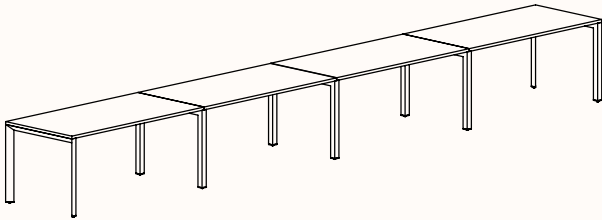

Zenith House Powder Coat:

Black

White

180 Degree

180 Degree Single

Width Range: 1200 - 2700mm

Length Range: 1200 - 2700mm

Depth Range: 600 - 900mm

Height Range: 720mm (Fixed Height)

610 - 788mm (Tech Adjust)

Run of 2

Run of 3

Run of 4

Run of 5

Run of 6

180 Degree

Pod of 2

**Pod of 4
With Standard Shared Leg**

**Pod of 6
With Standard Shared Leg**

**Pod of 8
With Standard Shared Leg**

**Pod of 10
With Standard Shared Leg**

**Pod of 12
With Standard Shared Leg**

120 Degree

120 Degree

Width Range: 1200 - 1800mm
Length Range: 1200 - 1800mm
Depth Range: 600 - 900mm
Height Range: 720mm (Fixed Height)
610 - 788mm (Tech Adjust)

120 Degree U-Shape

Pod of 3

Pod of 6

Pod of 9

90 Degree