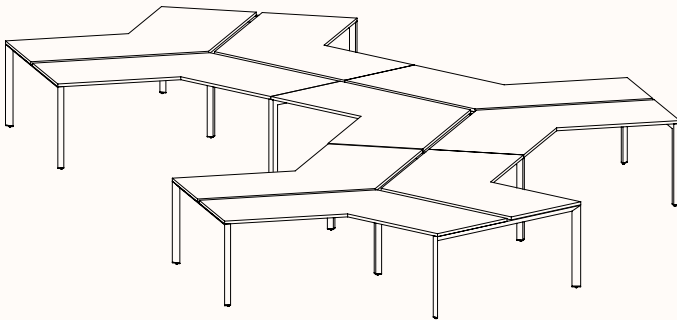

zenithinteriors.com

SILHOUETTE Workstation

Zenith

Features:

Silhouette provides flexibility and contemporary design elements offering elegance and simplicity as a workstation.

Bench tops take on a floating appearance, the triangular profile gives a purposeful stance, while the slim silhouetted under frame provides an airy atmosphere so forget that below work surface clutter too, we believe floor space is for the user.

Pod of 2

**Pod of 4
With Standard Shared Leg**

**Pod of 6
With Standard Shared Leg**

**Pod of 8
With Standard Shared Leg**

**Pod of 10
With Standard Shared Leg**

**Pod of 12
With Standard Shared Leg**

120 Degree

120 Degree

Width Range: 1200 - 1800mm
Length Range: 1200 - 1800mm
Depth Range: 600 - 900mm
Height Range: 720mm (Fixed Height)
610 - 788mm (Tech Adjust)

120 Degree U-Shape

Pod of 3

Pod of 6

Pod of 9

90 Degree

3 End Left Hand

Width Range: 1200 - 2700mm

Length Range: 1200 - 2700mm

Depth Range: 600 - 900mm

Height Range: 720mm (Fixed Height)

610 - 788mm (Tech Adjust)

3 End Right Hand

Pod of Two