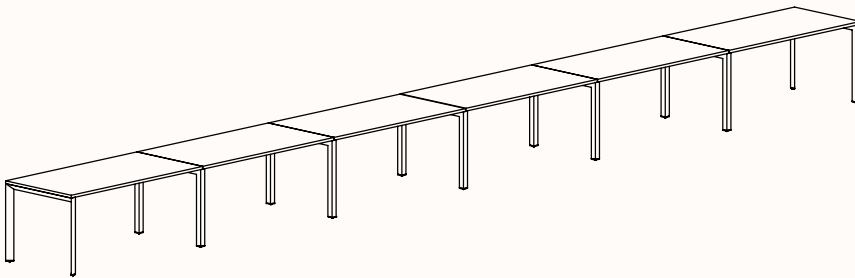

Zenith House Powder Coat:

Black

White

180 Degree

180 Degree Single

Width Range: 1200 - 2700mm

Length Range: 1200 - 2700mm

Depth Range: 600 - 900mm

Height Range: 720mm (Fixed Height)

610 - 788mm (Tech Adjust)

Run of 2

Run of 3

Run of 4

Run of 5

Run of 6

180 Degree

Pod of 2

**Pod of 4
With Standard Shared Leg**

**Pod of 6
With Standard Shared Leg**

**Pod of 8
With Standard Shared Leg**

**Pod of 10
With Standard Shared Leg**

**Pod of 12
With Standard Shared Leg**

120 Degree

120 Degree

Width Range: 1200 - 1800mm
Length Range: 1200 - 1800mm
Depth Range: 600 - 900mm
Height Range: 720mm (Fixed Height)
610 - 788mm (Tech Adjust)

120 Degree U-Shape

Pod of 3

Pod of 6

Pod of 9

90 Degree