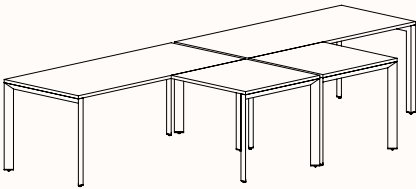

Pod of 2

**Pod of 4
With Standard Shared Leg**

**Pod of 6
With Standard Shared Leg**

**Pod of 8
With Standard Shared Leg**

**Pod of 10
With Standard Shared Leg**

**Pod of 12
With Standard Shared Leg**

120 Degree

120 Degree

Width Range: 1200 - 1800mm
Length Range: 1200 - 1800mm
Depth Range: 600 - 900mm
Height Range: 720mm (Fixed Height)
610 - 788mm (Tech Adjust)

120 Degree U-Shape

Pod of 3

Pod of 6

Pod of 9

90 Degree

3 End Left Hand

Width Range: 1200 - 2700mm

Length Range: 1200 - 2700mm

Depth Range: 600 - 900mm

Height Range: 720mm (Fixed Height)

610 - 788mm (Tech Adjust)

3 End Right Hand

Pod of Two

3 End Left Hand & 3 End Right Hand

Pod of Four

2x 3 End Left Hand & 2x 3 End Right Hand

U-Shape 4 End

U-Shape 2X90

120 Degree Hex Post

Pod of 3 with Hex Post

Pod of 6 with Hex Post