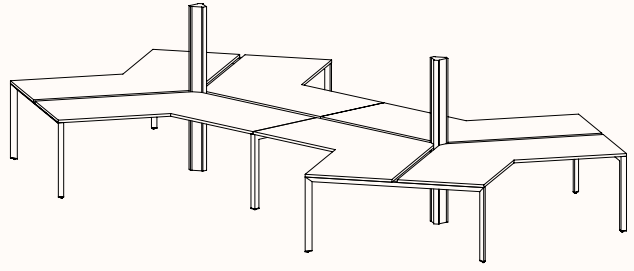

zenithinteriors.com

SILHOUETTE Workstation

Zenith

Features:

Silhouette provides flexibility and contemporary design elements offering elegance and simplicity as a workstation.

Bench tops take on a floating appearance, the triangular profile gives a purposeful stance, while the slim silhouetted under frame provides an airy atmosphere so forget that below work surface clutter too, we believe floor space is for the user.

The light weight construction allows us to provide an extraordinary combination of variations, enough to suit any application.

Options:

- [180°](#), [120°](#), [90°](#) configurations
- Fixed Height & Tech Adjust
- Sharknose edge
- Precinct, CTRL, S30 and S50 Screens
- CTRL Rail compatibility: Single Sided Rail, Double Sided Rail (1-way & 2-way brackets), Ctrl Screen Rail Elevated & Worktop Mounted
- Floorsight pucks and sensors
- Castors available in 180 Degree single desk only.

3 End Left Hand

Width Range: 1200 - 2700mm

Length Range: 1200 - 2700mm

Depth Range: 600 - 900mm

Height Range: 720mm (Fixed Height)

610 - 788mm (Tech Adjust)

3 End Right Hand

Pod of Two

3 End Left Hand & 3 End Right Hand

Pod of Four

2x 3 End Left Hand & 2x 3 End Right Hand

U-Shape 4 End

U-Shape 2X90

120 Degree Hex Post

Pod of 3 with Hex Post

Pod of 6 with Hex Post