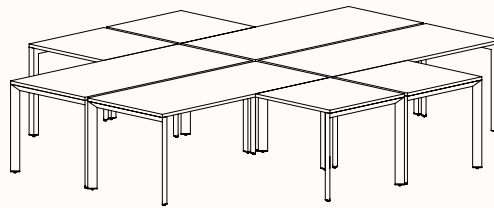

120 Degree

Width Range: 1200 - 1800mm
Length Range: 1200 - 1800mm
Depth Range: 600 - 900mm
Height Range: 720mm (Fixed Height)
610 - 788mm (Tech Adjust)

120 Degree U-Shape

Pod of 3

Pod of 6

Pod of 9

90 Degree

3 End Left Hand

Width Range: 1200 - 2700mm

Length Range: 1200 - 2700mm

Depth Range: 600 - 900mm

Height Range: 720mm (Fixed Height)

610 - 788mm (Tech Adjust)

3 End Right Hand

Pod of Two

3 End Left Hand & 3 End Right Hand

Pod of Four

2x 3 End Left Hand & 2x 3 End Right Hand

U-Shape 4 End

U-Shape 2X90

120 Degree Hex Post

Pod of 3 with Hex Post

Pod of 6 with Hex Post