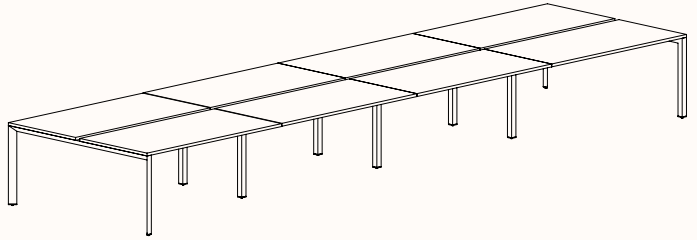

Zenith House Powder Coat:

Black

White

180 Degree

180 Degree Single

Width Range: 1200 - 2700mm

Length Range: 1200 - 2700mm

Depth Range: 600 - 900mm

Height Range: 720mm (Fixed Height)

610 - 788mm (Tech Adjust)

Run of 2

Run of 3

Run of 4

Run of 5

Run of 6

180 Degree

Pod of 2

**Pod of 4
With Standard Shared Leg**

**Pod of 6
With Standard Shared Leg**

**Pod of 8
With Standard Shared Leg**

**Pod of 10
With Standard Shared Leg**

**Pod of 12
With Standard Shared Leg**

120 Degree

120 Degree

Width Range: 1200 - 1800mm
Length Range: 1200 - 1800mm
Depth Range: 600 - 900mm
Height Range: 720mm (Fixed Height)
610 - 788mm (Tech Adjust)

120 Degree U-Shape

Pod of 3

Pod of 6

Pod of 9

90 Degree