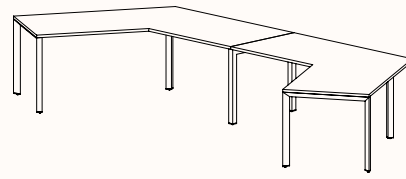

Pod of 2

**Pod of 4
With Standard Shared Leg**

**Pod of 6
With Standard Shared Leg**

**Pod of 8
With Standard Shared Leg**

**Pod of 10
With Standard Shared Leg**

**Pod of 12
With Standard Shared Leg**

120 Degree

120 Degree

Width Range: 1200 - 1800mm
Length Range: 1200 - 1800mm
Depth Range: 600 - 900mm
Height Range: 720mm (Fixed Height)
610 - 788mm (Tech Adjust)

120 Degree U-Shape

Pod of 3

Pod of 6

Pod of 9

90 Degree

3 End Left Hand

Width Range: 1200 - 2700mm

Length Range: 1200 - 2700mm

Depth Range: 600 - 900mm

Height Range: 720mm (Fixed Height)

610 - 788mm (Tech Adjust)

3 End Right Hand

Pod of Two