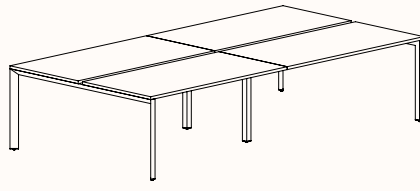

Zenith House Powder Coat:

Black

White

180 Degree

180 Degree Single

Width Range: 1200 - 2700mm

Length Range: 1200 - 2700mm

Depth Range: 600 - 900mm

Height Range: 720mm (Fixed Height)

610 - 788mm (Tech Adjust)

Run of 2

Run of 3

Run of 4

Run of 5

Run of 6

180 Degree

Pod of 2

**Pod of 4
With Standard Shared Leg**

**Pod of 6
With Standard Shared Leg**

**Pod of 8
With Standard Shared Leg**

**Pod of 10
With Standard Shared Leg**

**Pod of 12
With Standard Shared Leg**

120 Degree

120 Degree

Width Range: 1200 - 1800mm
Length Range: 1200 - 1800mm
Depth Range: 600 - 900mm
Height Range: 720mm (Fixed Height)
610 - 788mm (Tech Adjust)

120 Degree U-Shape

Pod of 3

Pod of 6

Pod of 9

90 Degree