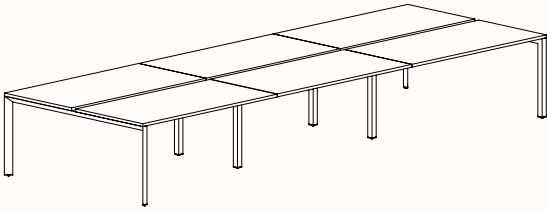

Zenith House Powder Coat:

Black

White

180 Degree

180 Degree Single

Width Range: 1200 - 2700mm

Length Range: 1200 - 2700mm

Depth Range: 600 - 900mm

Height Range: 720mm (Fixed Height)

610 - 788mm (Tech Adjust)

Run of 2

Run of 3

Run of 4

Run of 5

Run of 6

180 Degree

Pod of 2

**Pod of 4
With Standard Shared Leg**

**Pod of 6
With Standard Shared Leg**

**Pod of 8
With Standard Shared Leg**

**Pod of 10
With Standard Shared Leg**

**Pod of 12
With Standard Shared Leg**

120 Degree

120 Degree

Width Range: 1200 - 1800mm
Length Range: 1200 - 1800mm
Depth Range: 600 - 900mm
Height Range: 720mm (Fixed Height)
610 - 788mm (Tech Adjust)

120 Degree U-Shape

Pod of 3

Pod of 6

Pod of 9

90 Degree