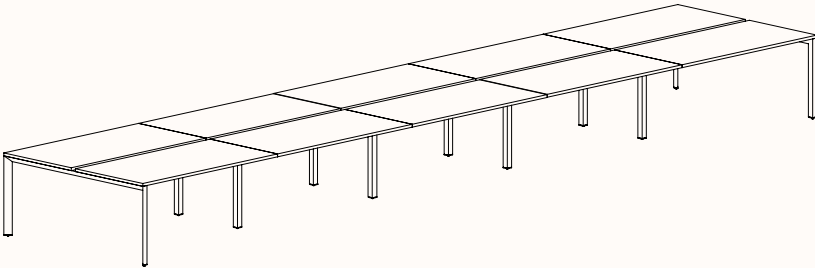

Pod of 2

**Pod of 4
With Standard Shared Leg**

**Pod of 6
With Standard Shared Leg**

**Pod of 8
With Standard Shared Leg**

**Pod of 10
With Standard Shared Leg**

**Pod of 12
With Standard Shared Leg**

120 Degree

120 Degree

Width Range: 1200 - 1800mm
Length Range: 1200 - 1800mm
Depth Range: 600 - 900mm
Height Range: 720mm (Fixed Height)
610 - 788mm (Tech Adjust)

120 Degree U-Shape

Pod of 3

Pod of 6

Pod of 9

90 Degree

3 End Left Hand

Width Range: 1200 - 2700mm

Length Range: 1200 - 2700mm

Depth Range: 600 - 900mm

Height Range: 720mm (Fixed Height)

610 - 788mm (Tech Adjust)

3 End Right Hand

Pod of Two