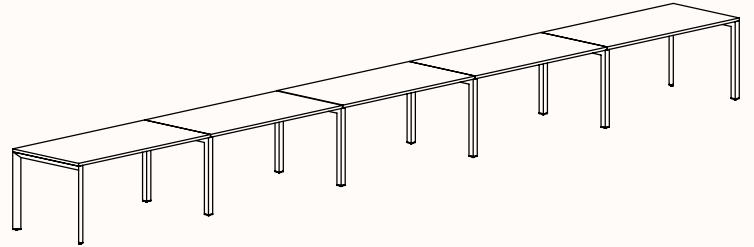

Zenith House Powder Coat:

Black

White

180 Degree

180 Degree Single

Width Range: 1200 - 2700mm

Length Range: 1200 - 2700mm

Depth Range: 600 - 900mm

Height Range: 720mm (Fixed Height)

610 - 788mm (Tech Adjust)

Run of 2

Run of 3

Run of 4

Run of 5

Run of 6

180 Degree

Pod of 2

**Pod of 4
With Standard Shared Leg**

**Pod of 6
With Standard Shared Leg**

**Pod of 8
With Standard Shared Leg**

**Pod of 10
With Standard Shared Leg**

**Pod of 12
With Standard Shared Leg**

120 Degree

120 Degree

Width Range: 1200 - 1800mm
Length Range: 1200 - 1800mm
Depth Range: 600 - 900mm
Height Range: 720mm (Fixed Height)
610 - 788mm (Tech Adjust)

120 Degree U-Shape

Pod of 3

Pod of 6

Pod of 9

90 Degree