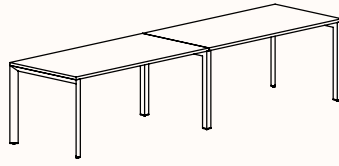

The light weight construction allows us to provide an extraordinary combination of variations, enough to suit any application.

Options:

- [180°](#), [120°](#), [90°](#) configurations
- Fixed Height & Tech Adjust
- Sharknose edge
- Precinct, CTRL, S30 and S50 Screens
- CTRL Rail compatibility: Single Sided Rail, Double Sided Rail (1-way & 2-way brackets), Ctrl Screen Rail Elevated & Worktop Mounted
- Floorsight pucks and sensors
- Castors available in 180 Degree single desk only.

Zenith House Powder Coat:

Black

White

180 Degree

180 Degree Single

Width Range: 1200 - 2700mm

Length Range: 1200 - 2700mm

Depth Range: 600 - 900mm

Height Range: 720mm (Fixed Height)

610 - 788mm (Tech Adjust)

Run of 2

Run of 3

Run of 4

Run of 5

Run of 6

180 Degree

120 Degree

Width Range: 1200 - 1800mm
Length Range: 1200 - 1800mm
Depth Range: 600 - 900mm
Height Range: 720mm (Fixed Height)
610 - 788mm (Tech Adjust)

120 Degree U-Shape

Pod of 3

Pod of 6

Pod of 9

90 Degree