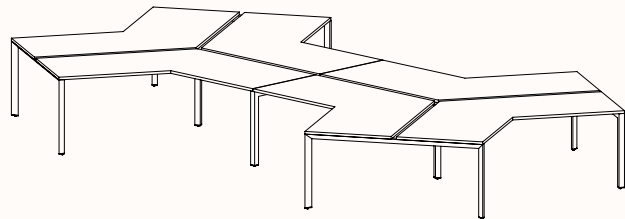

zenithinteriors.com

SILHOUETTE Workstation

Zenith

Features:

Silhouette provides flexibility and contemporary design elements offering elegance and simplicity as a workstation.

Bench tops take on a floating appearance, the triangular profile gives a purposeful stance, while the slim silhouetted under frame provides an airy atmosphere so forget that below work surface clutter too, we believe floor space is for the user.

Pod of 2

**Pod of 4
With Standard Shared Leg**

**Pod of 6
With Standard Shared Leg**

**Pod of 8
With Standard Shared Leg**

**Pod of 10
With Standard Shared Leg**

**Pod of 12
With Standard Shared Leg**

120 Degree

120 Degree

Width Range: 1200 - 1800mm
Length Range: 1200 - 1800mm
Depth Range: 600 - 900mm
Height Range: 720mm (Fixed Height)
610 - 788mm (Tech Adjust)

120 Degree U-Shape

Pod of 3

Pod of 6

Pod of 9

90 Degree

3 End Left Hand

Width Range: 1200 - 2700mm

Length Range: 1200 - 2700mm

Depth Range: 600 - 900mm

Height Range: 720mm (Fixed Height)

610 - 788mm (Tech Adjust)

3 End Right Hand

Pod of Two