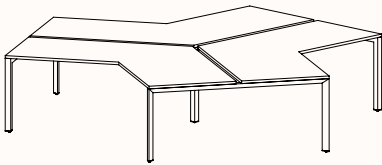

Pod of 2

**Pod of 4
With Standard Shared Leg**

**Pod of 6
With Standard Shared Leg**

**Pod of 8
With Standard Shared Leg**

**Pod of 10
With Standard Shared Leg**

**Pod of 12
With Standard Shared Leg**

120 Degree

120 Degree

Width Range: 1200 - 1800mm
Length Range: 1200 - 1800mm
Depth Range: 600 - 900mm
Height Range: 720mm (Fixed Height)
610 - 788mm (Tech Adjust)

120 Degree U-Shape

Pod of 3

Pod of 6

Pod of 9

90 Degree

3 End Left Hand

Width Range: 1200 - 2700mm

Length Range: 1200 - 2700mm

Depth Range: 600 - 900mm

Height Range: 720mm (Fixed Height)

610 - 788mm (Tech Adjust)

3 End Right Hand

Pod of Two