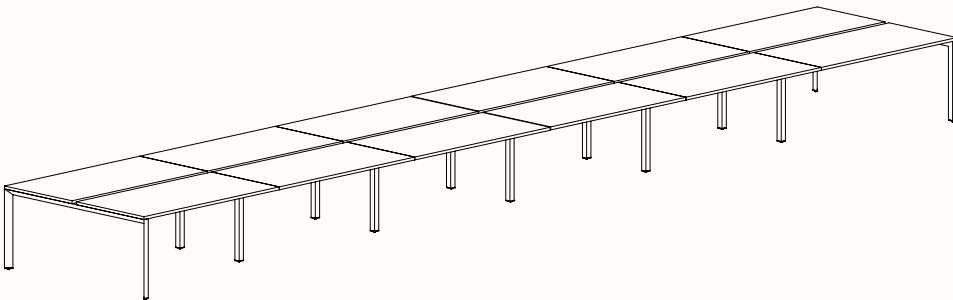

Pod of 2

**Pod of 4
With Standard Shared Leg**

**Pod of 6
With Standard Shared Leg**

**Pod of 8
With Standard Shared Leg**

**Pod of 10
With Standard Shared Leg**

**Pod of 12
With Standard Shared Leg**

120 Degree

120 Degree

Width Range: 1200 - 1800mm
Length Range: 1200 - 1800mm
Depth Range: 600 - 900mm
Height Range: 720mm (Fixed Height)
610 - 788mm (Tech Adjust)

120 Degree U-Shape

Pod of 3

Pod of 6

Pod of 9

90 Degree

3 End Left Hand

Width Range: 1200 - 2700mm

Length Range: 1200 - 2700mm

Depth Range: 600 - 900mm

Height Range: 720mm (Fixed Height)

610 - 788mm (Tech Adjust)

3 End Right Hand

Pod of Two