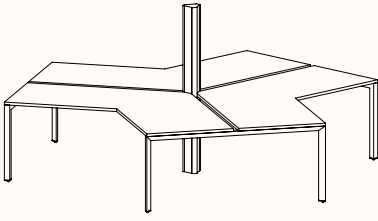

The light weight construction allows us to provide an extraordinary combination of variations, enough to suit any application.

Options:

- [180°](#), [120°](#), [90°](#) configurations
- Fixed Height & Tech Adjust
- Sharknose edge
- Precinct, CTRL, S30 and S50 Screens
- CTRL Rail compatibility: Single Sided Rail, Double Sided Rail (1-way & 2-way brackets), Ctrl Screen Rail Elevated & Worktop Mounted
- Floorsight pucks and sensors
- Castors available in 180 Degree single desk only.

3 End Left Hand

Width Range: 1200 - 2700mm

Length Range: 1200 - 2700mm

Depth Range: 600 - 900mm

Height Range: 720mm (Fixed Height)

610 - 788mm (Tech Adjust)

3 End Right Hand

Pod of Two

3 End Left Hand & 3 End Right Hand

Pod of Four

2x 3 End Left Hand & 2x 3 End Right Hand

U-Shape 4 End

U-Shape 2X90

120 Degree Hex Post

Pod of 3 with Hex Post

Pod of 6 with Hex Post