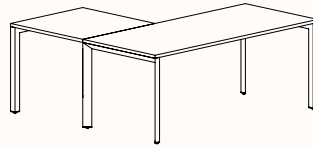

Pod of 2

**Pod of 4
With Standard Shared Leg**

**Pod of 6
With Standard Shared Leg**

**Pod of 8
With Standard Shared Leg**

**Pod of 10
With Standard Shared Leg**

**Pod of 12
With Standard Shared Leg**

120 Degree

120 Degree

Width Range: 1200 - 1800mm
Length Range: 1200 - 1800mm
Depth Range: 600 - 900mm
Height Range: 720mm (Fixed Height)
610 - 788mm (Tech Adjust)

120 Degree U-Shape

Pod of 3

Pod of 6

Pod of 9

90 Degree

3 End Left Hand

Width Range: 1200 - 2700mm

Length Range: 1200 - 2700mm

Depth Range: 600 - 900mm

Height Range: 720mm (Fixed Height)

610 - 788mm (Tech Adjust)

3 End Right Hand

Pod of Two