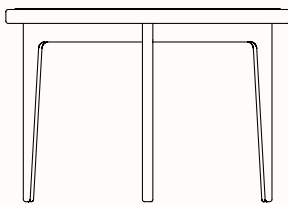

zenithinteriors.com

LE ROI Tables

Zenith

Features:

Pure and simple

The Le Roi Coffee Table and Side Table are constructed as a frame geometry of solid oak with inlaid natural French rattan mounted after traditional methods. The tactile French rattan creates translucent surfaces highlighting the beautiful and simple construction.

Solid Ash:

Natural

Dark
Stained

French Rattan:

Natural

Dimensions

Le Roi Coffee Table

Overall Dia Ø600mm

Overall Height 440mm

Le Roi Side Table

Overall Dia Ø360mm

Overall Height 440mm