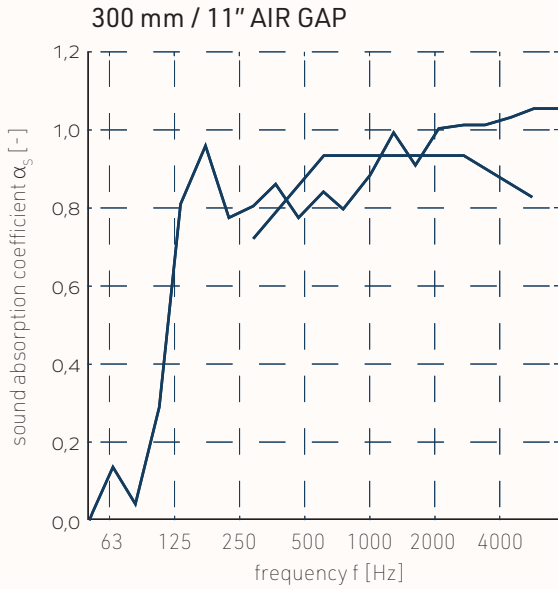

Material varies in colour when shown in monitor or in print.

ARCHISONIC:

| | | | | | |
|---|--|---|---|---|---|
|  |  |  |  |  |  |
| Shell Pink 102 | Jute 920 | Soft Coral 516 | Ice Blue 304 | Winter Sky 410 | Spearmint 706 |
|  |  |  |  |  |  |
| Succulent 712 | Pacific Ocean 432 | Marine Blue 864 | Deep Sea 918 | Midnight 810 | True Navy 194 |
|  |  |  |  |  |  |
| Moss 439 | Grove 317 | Nordic Pine 311 | Fern 180 | Sunshine 846 | Honeycomb 139 |
|  |  |  |  |  |  |
| Terracotta 239 | Electric Orange 464 | Hot Pink 140 | Poster Red 662 | Grape 540 | Garnet 724 |
|  |  |  |  |  |  |
| Warm Stone 105 | Linen 107 | Lichen 160 | Snow White 500 | Cloud 103 | Milk 404 |
|  |  |  |  |  |  |
| Gull 144 | Smoke 442 | Ground 108 | Slate 444 | Charcoal 542 | Raven 550 |

Sound Absorption:

DIN ISO 11654
24 mm

- aw 0.55 (no airgap)
- aw 0.65 (50 mm / 2" air gap)
- aw 0.90 (100 mm / 4" air gap)
- aw 0.95 (200 mm / 8" air gap)
- aw 0.95 (300 mm / 11" air gap)

Key Data:

- Voltage: 220 - 240 V
- Power: 19W
- Luminus flux: 1580lm
- Protection class: IP 20 / protection class I
- Colour consistency: SDCM 3
- Life span: >50'000 h (L70 B50)
- Dimming: DALI
- Colour temperature: 4000K

Dimensions

Round 400

Dia 400mm
OH 270mm
Thickness: 24mm

Round 600

Dia 600mm
OH 400mm
Thickness: 24mm

Round 800

Dia 800mm
OH 530mm
Thickness: 24mm

Round 1200