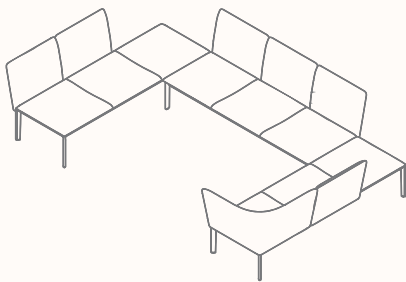

Rosso
Jaipur

Configurations

One Seater

Two Seater

Three Seater

Classic Mini

Classic Mini - Double

Side by Side

Vis-a-vis Small

Vis-a-vis Big

Classic

Stool

Bench

Long Bench

Configurations

Square Bench

Square Bench System

Lounge

Lounge - Double

Sofa

L-Shape

C-Shape

L-Shape Big

L-Shape Open

Configurations

X-Shape

T-Shape

V-Shape In

V-Shape Out

S-Shape

Big Lounge

Configurations