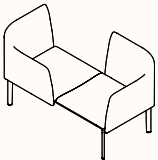

Rosso
Jaipur

Configurations

One Seater

Two Seater

Three Seater

Classic Mini

Classic Mini - Double

Side by Side

Vis-a-vis Small

Vis-a-vis Big

Classic

Stool

Bench

Long Bench

Configurations

Square Bench

Square Bench System

Lounge

Lounge - Double

Sofa

L-Shape

C-Shape

L-Shape Big

L-Shape Open