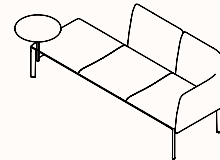

Rosso
Jaipur

Configurations

One Seater

Two Seater

Three Seater

Classic Mini

Classic Mini - Double

Side by Side

Vis-a-vis Small

Vis-a-vis Big

Classic

Stool

Bench

Long Bench

Configurations

Square Bench

Square Bench System

Lounge

Lounge - Double

Sofa

L-Shape

C-Shape

L-Shape Big

L-Shape Open