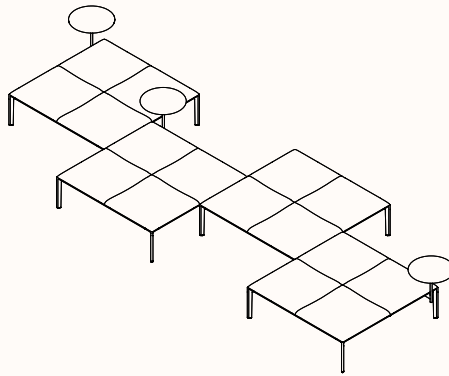

Rosso
Jaipur

Configurations

One Seater

Two Seater

Three Seater

Classic Mini

Classic Mini - Double

Side by Side

Vis-a-vis Small

Vis-a-vis Big

Classic

Stool

Bench

Long Bench

Configurations

Square Bench

Square Bench System

Lounge

Lounge - Double

Sofa

L-Shape

C-Shape

L-Shape Big

L-Shape Open

Configurations

X-Shape

T-Shape

V-Shape In

V-Shape Out

S-Shape

Big Lounge

Configurations