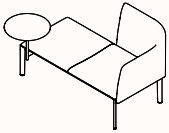

Rosso
Jaipur

Configurations

One Seater

Two Seater

Three Seater

Classic Mini

Classic Mini - Double

Side by Side

Vis-a-vis Small

Vis-a-vis Big

Classic

Stool

Bench

Long Bench

Configurations

Square Bench

Square Bench System

Lounge

Lounge - Double

Sofa

L-Shape

C-Shape

L-Shape Big

L-Shape Open