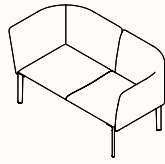

Finishes:

Upholstery in fabric collections Cat A, Natte (cat B), Iris (cat B or Lapalma Smart (cat C).

Refer to Lapalma Finishes Specification

Powder coat base: Black or white

HPL Fenix 40DIA pivoting top, tray, magazine rack and box for sockets.

HPL Fenix top

Powder Coat:

Black

White

HPL Fenix:

Black

White

Grigio
Londra

Rosso
Jaipur

Configurations

One Seater

Two Seater

Three Seater

Classic Mini

Classic Mini - Double

Side by Side

Vis-a-vis Small

Vis-a-vis Big

Classic

Stool

Bench

Long Bench

Configurations

Square Bench