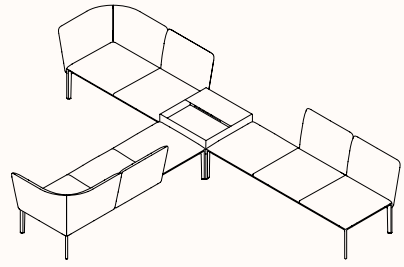

Rosso
Jaipur

Configurations

One Seater

Two Seater

Three Seater

Classic Mini

Classic Mini - Double

Side by Side

Vis-a-vis Small

Vis-a-vis Big

Classic

Stool

Bench

Long Bench

Configurations

Square Bench

Square Bench System

Lounge

Lounge - Double

Sofa

L-Shape

C-Shape

L-Shape Big

L-Shape Open

Configurations

X-Shape

T-Shape

V-Shape In

V-Shape Out

S-Shape

Big Lounge

Configurations