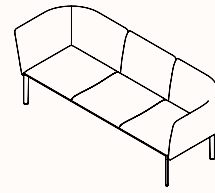

Finishes:

Upholstery in fabric collections Cat A, Natte (cat B), Iris (cat B or Lapalma Smart (cat C).

Refer to Lapalma Finishes Specification

Powder coat base: Black or white

HPL Fenix 40DIA pivoting top, tray, magazine rack and box for sockets.

Rosso
Jaipur

Configurations

One Seater

Two Seater

Three Seater

Classic Mini

Classic Mini - Double

Side by Side

Vis-a-vis Small

Vis-a-vis Big

Classic

Stool

Bench

Long Bench

Configurations

Square Bench

Square Bench System

Lounge

Lounge - Double

Sofa

L-Shape

C-Shape

L-Shape Big

L-Shape Open