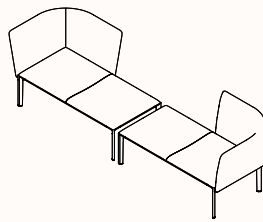

Rosso
Jaipur

Configurations

One Seater

Two Seater

Three Seater

Classic Mini

Classic Mini - Double

Side by Side

Vis-a-vis Small

Vis-a-vis Big

Classic

Stool

Bench

Long Bench

Configurations

Square Bench

Square Bench System

Lounge

Lounge - Double

Sofa

L-Shape

C-Shape

L-Shape Big

L-Shape Open