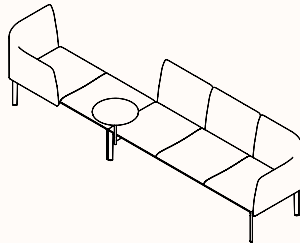

Rosso
Jaipur

Configurations

One Seater

Two Seater

Three Seater

Classic Mini

Classic Mini - Double

Side by Side

Vis-a-vis Small

Vis-a-vis Big

Classic

Stool

Bench

Long Bench

Configurations

Square Bench

Square Bench System

Lounge

Lounge - Double

Sofa

L-Shape

C-Shape

L-Shape Big

L-Shape Open