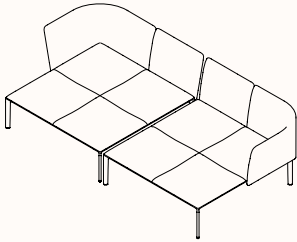

Rosso
Jaipur

Configurations

One Seater

Two Seater

Three Seater

Classic Mini

Classic Mini - Double

Side by Side

Vis-a-vis Small

Vis-a-vis Big

Classic

Stool

Bench

Long Bench

Configurations

Square Bench

Square Bench System

Lounge

Lounge - Double

Sofa

L-Shape

C-Shape

L-Shape Big

L-Shape Open

Configurations

X-Shape

T-Shape

V-Shape In

V-Shape Out

S-Shape

Big Lounge

Configurations