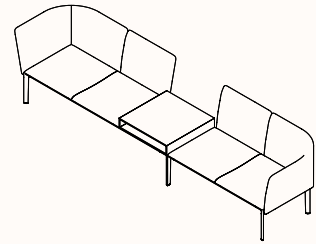

Rosso
Jaipur

Configurations

One Seater

Two Seater

Three Seater

Classic Mini

Classic Mini - Double

Side by Side

Vis-a-vis Small

Vis-a-vis Big

Classic

Stool

Bench

Long Bench

Configurations

Square Bench

Square Bench System

Lounge

Lounge - Double

Sofa

L-Shape

C-Shape

L-Shape Big

L-Shape Open