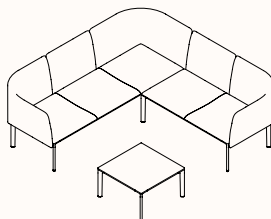

Rosso
Jaipur

Configurations

One Seater

Two Seater

Three Seater

Classic Mini

Classic Mini - Double

Side by Side

Vis-a-vis Small

Vis-a-vis Big

Classic

Stool

Bench

Long Bench

Configurations

Square Bench

Square Bench System

Lounge

Lounge - Double

Sofa

L-Shape

C-Shape

L-Shape Big

L-Shape Open

Configurations

X-Shape

T-Shape

V-Shape In

V-Shape Out

S-Shape

Big Lounge

Configurations