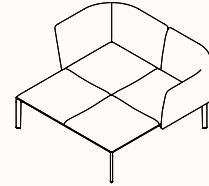

Rosso
Jaipur

Configurations

One Seater

Two Seater

Three Seater

Classic Mini

Classic Mini - Double

Side by Side

Vis-a-vis Small

Vis-a-vis Big

Classic

Stool

Bench

Long Bench

Configurations

Square Bench

Square Bench System

Lounge

Lounge - Double

Sofa

L-Shape

C-Shape

L-Shape Big

L-Shape Open

Configurations

X-Shape

T-Shape

V-Shape In

V-Shape Out

S-Shape

Big Lounge

Configurations