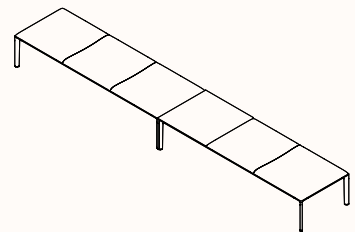

Rosso
Jaipur

Configurations

One Seater

Two Seater

Three Seater

Classic Mini

Classic Mini - Double

Side by Side

Vis-a-vis Small

Vis-a-vis Big

Classic

Stool

Bench

Long Bench

Configurations

Square Bench

Square Bench System

Lounge

Lounge - Double

Sofa

L-Shape

C-Shape

L-Shape Big

L-Shape Open

Configurations

X-Shape

T-Shape

V-Shape In

V-Shape Out

S-Shape

Big Lounge

Configurations