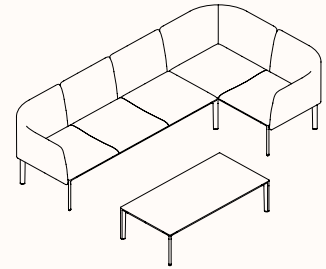

Rosso
Jaipur

Configurations

One Seater

Two Seater

Three Seater

Classic Mini

Classic Mini - Double

Side by Side

Vis-a-vis Small

Vis-a-vis Big

Classic

Stool

Bench

Long Bench

Configurations

Square Bench

Square Bench System

Lounge

Lounge - Double

Sofa

L-Shape

C-Shape

L-Shape Big

L-Shape Open

Configurations

X-Shape

T-Shape

V-Shape In

V-Shape Out

S-Shape

Big Lounge

Configurations