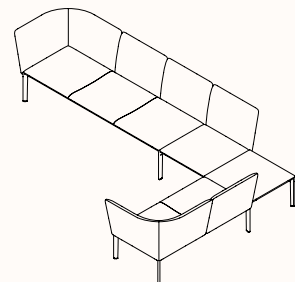

Rosso
Jaipur

Configurations

One Seater

Two Seater

Three Seater

Classic Mini

Classic Mini - Double

Side by Side

Vis-a-vis Small

Vis-a-vis Big

Classic

Stool

Bench

Long Bench

Configurations

Square Bench

Square Bench System

Lounge

Lounge - Double

Sofa

L-Shape

C-Shape

L-Shape Big

L-Shape Open

Configurations

X-Shape

T-Shape

V-Shape In

V-Shape Out

S-Shape

Big Lounge

Configurations