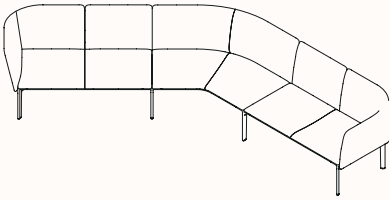

Rosso
Jaipur

Configurations

One Seater

Two Seater

Three Seater

Classic Mini

Classic Mini - Double

Side by Side

Vis-a-vis Small

Vis-a-vis Big

Classic

Stool

Bench

Long Bench

Configurations

Square Bench

Square Bench System

Lounge

Lounge - Double

Sofa

L-Shape

C-Shape

L-Shape Big

L-Shape Open

Configurations

X-Shape

T-Shape

V-Shape In

V-Shape Out

S-Shape

Big Lounge

Configurations