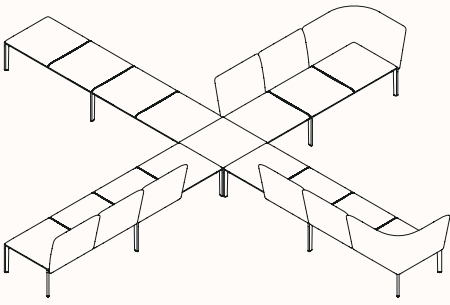

Rosso
Jaipur

Configurations

One Seater

Two Seater

Three Seater

Classic Mini

Classic Mini - Double

Side by Side

Vis-a-vis Small

Vis-a-vis Big

Classic

Stool

Bench

Long Bench

Configurations

Square Bench

Square Bench System

Lounge

Lounge - Double

Sofa

L-Shape

C-Shape

L-Shape Big

L-Shape Open

Configurations

X-Shape

T-Shape

V-Shape In

V-Shape Out

S-Shape

Big Lounge

Configurations