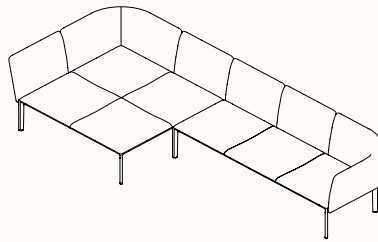

Rosso
Jaipur

Configurations

One Seater

Two Seater

Three Seater

Classic Mini

Classic Mini - Double

Side by Side

Vis-a-vis Small

Vis-a-vis Big

Classic

Stool

Bench

Long Bench

Configurations

Square Bench

Square Bench System

Lounge

Lounge - Double

Sofa

L-Shape

C-Shape

L-Shape Big

L-Shape Open

Configurations

X-Shape

T-Shape

V-Shape In

V-Shape Out

S-Shape

Big Lounge

Configurations