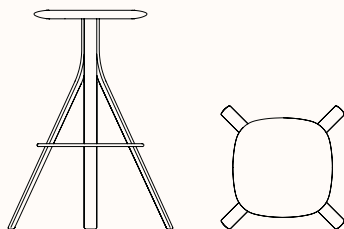

zenithinteriors.com

LUSTO Stool

Zenith

Features:

Lusto is the Finnish word for the growth rings of a tree. This dendrology inspired stool has a circular footrest, mimicking the rings of a tree, which organically unites the 4 legs and seat to form an incredibly comfortable stool with footrest. Available with a footrest.

Refer to the Lapalma finishes specification

Frame: Solid ash wood

Footrest: Black or white powder coat

Frame & Seat:

Natural
Ash

Black Open
Pore

Footrest:

Black

White

Dimensions:

Stool S461

OW 580mm

OD 430mm

OH 780mm