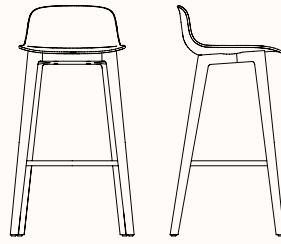

JAC Classic Stool

Features:

The perfect union of elegance, functionality, and sustainability, the JAC sled stool effortlessly fulfills the seating needs for a multitude of workspaces. JAC classic stool is available in two heights with a footrest. As part of our sustainability commitment, with every JAC sold a tree is planted. JAC shells are now constructed from 95% post-consumer recycled polypropylene, making JAC an even more environmentally responsible choice.

Base:

- | |
|---|
|  |
| American Oak Natural |

Dimensions:

Classic Stool 650H

OW 475mm
OD 440mm
SH 650mm
OH 820mm

*SH (with Seat Pad): 670mm

Classic Stool 750H

OW 495mm
OD 450mm
SH 750mm
OH 920mm

*SH (with Seat Pad): 770mm