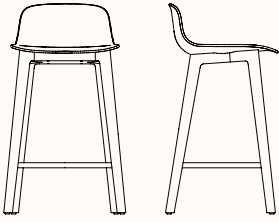

JAC Classic Stool

Features:

The perfect union of elegance, functionality, and sustainability, the JAC sled stool effortlessly fulfills the seating needs for a multitude of workspaces. JAC classic stool is available in two heights with a footrest. As part of our sustainability commitment, with every JAC sold a tree is planted. JAC shells are now constructed from 95% post-consumer recycled polypropylene, making JAC an even more environmentally responsible choice.

Base:

- | |
|---|
|  |
| American Oak Natural |

Dimensions:

Classic Stool 650H

OW 475mm
OD 440mm
SH 650mm
OH 820mm

*SH (with Seat Pad): 670mm

Classic Stool 750H

OW 495mm
OD 450mm
SH 750mm
OH 920mm