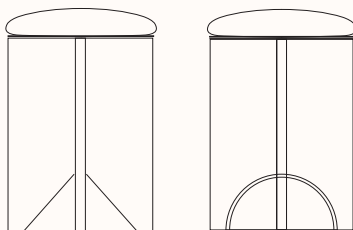

zenithinteriors.com

GEOMETRICA Stool

Zenith

Features:

Melbourne brand Beeline Design take a step in a bold new direction with the launch of Geometrica, a captivating new collection that takes inspiration from the iconic Memphis Design movement whilst incorporating elements reminiscent of the Art Deco period. This groundbreaking ensemble incorporates retro-futuristic elements with strong colours, geometric shapes, and innovative finishes to create a dynamic aesthetic that's both nostalgic and modern.

Design: BEELINE DESIGN

Warranty: 3 years

Dimensions:

Cone/Dome Stool (340mm)

DIA 340mm

OH 450mm

Finishes:

Seat: Upholstered COM

Top & Base: Natural, Ebonised or Painted American Oak Veneer

Dome & Cone: Beeline Design standard Gloss or Satin powder coats

Top & Base:

Peach Vista Blue Storm Dazzling Blue Pale Pink Lilac

White American Oak Natural Ebonised American Oak