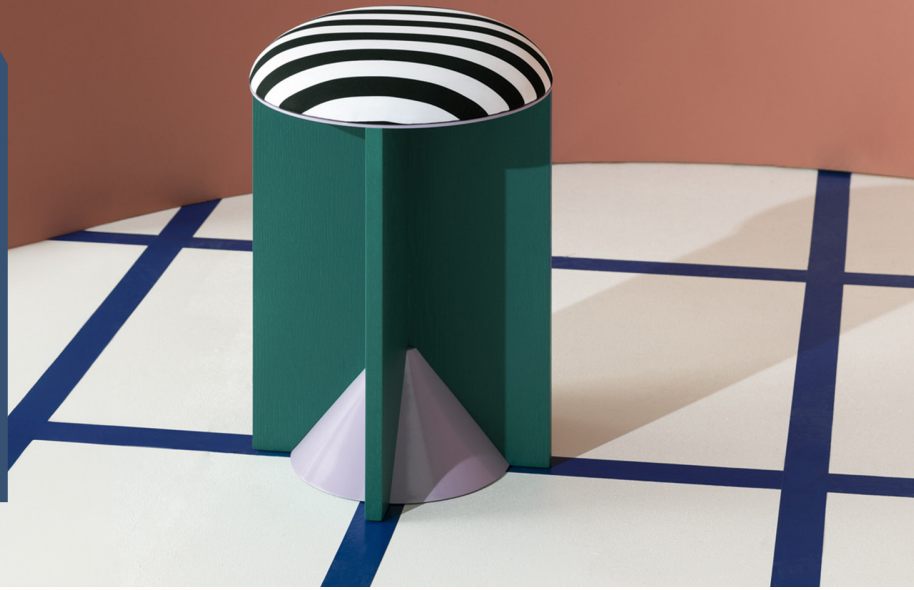

zenithinteriors.com

GEOMETRICA Stool

Zenith

Features:

Melbourne brand Beeline Design take a step in a bold new direction with the launch of Geometrica, a captivating new collection that takes inspiration from the iconic Memphis Design movement whilst incorporating elements reminiscent of the Art Deco period. This groundbreaking ensemble incorporates retro-futuristic elements with strong colours, geometric shapes, and innovative finishes to create a dynamic aesthetic that's both nostalgic and modern.

Design: BEELINE DESIGN

Warranty: 3 years

Dimensions:

Cone/Dome Stool (340mm)

DIA 340mm

OH 450mm

Finishes:

Seat: Upholstered COM

Top & Base: Natural, Ebonised or Painted American Oak Veneer

Dome & Cone: Beeline Design standard Gloss or Satin powder coats

Top & Base:

Peach Vista Blue Storm Dazzling Blue Pale Pink Lilac

White American Oak Natural Ebonised American Oak

Dome & Cone:

Flame Red (Gloss) Lilac (Gloss) Horizon Blue (Gloss) Smoke Blue (Gloss) Periwinkle Grey (Gloss) Dusty Pink (Gloss)

Claypot (Satin) Pale Eucalypt (Satin) Deep Ocean (Satin) Black (Satin) White (Gloss) Chrome (Gloss)