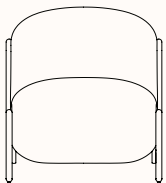

Note: Non-curated colours available upon request, contact your nearest showroom for cost.

Frame:

Chrome

Black

Dimensions:

Boho Chair

OW 650mm

OD 940mm

SH 440mm

OH 735mm