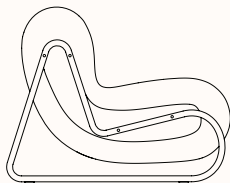

Note: Non-curated colours available upon request, contact your nearest showroom for cost.

Frame:

Chrome

Black

Dimensions:

Boho Chair

OW 650mm

OD 940mm

SH 440mm

OH 735mm